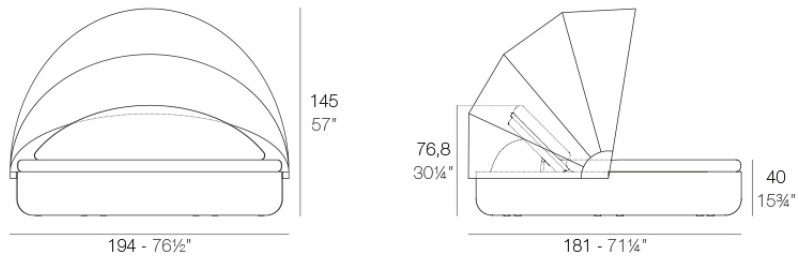

## Description

Weight: 100.89 Kg

ULM Daybed reclinable con parasol plegable  
ULM Daybed reclining backrest with folding sunroof

	Rotation Giro	Thick cushion Groesor acolchado
Daybed reclining backrest with folding sunroof	360°	4"
Daybed reclinable con parasol plegable	360°	10