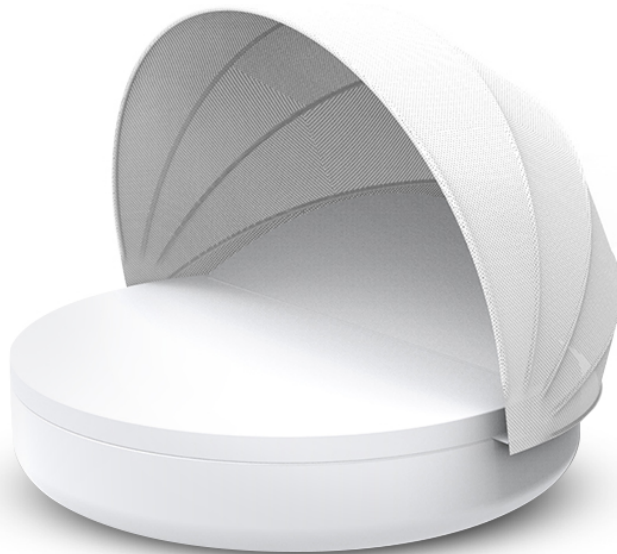

Products / Daybed / Ulm Daybed Reclining Backrest With Folding Canopy

Ulm daybed reclining backrest with folding canopy

by Ramón Esteve

Ulm furniture collection, designed by Ramón Esteve for Vondom, is fashioned as the new norm with an **inherit universal and logical appeal**. A minimalist furniture collection that strikes a perfect balance between design, technology, and ergonomics based on basic cube, prism, and spherical shapes.

Official Distributor

800-971-1442 | orders@aquablumosaics.com

www.AquaBluMosaics.com