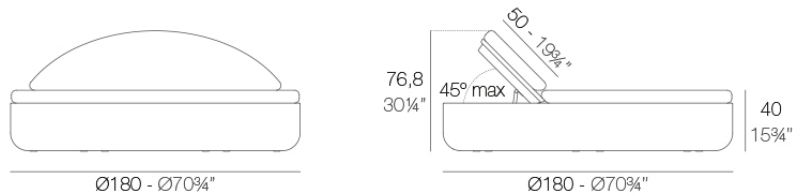

## Description

Made of polyethylene resin by rotational moulding. 100% Recyclable. Item suitable for indoor and outdoor use. Available in different finishes.

Weight: 76.89 Kg

ULM Daybed reclinable  
ULM Daybed reclining backrest