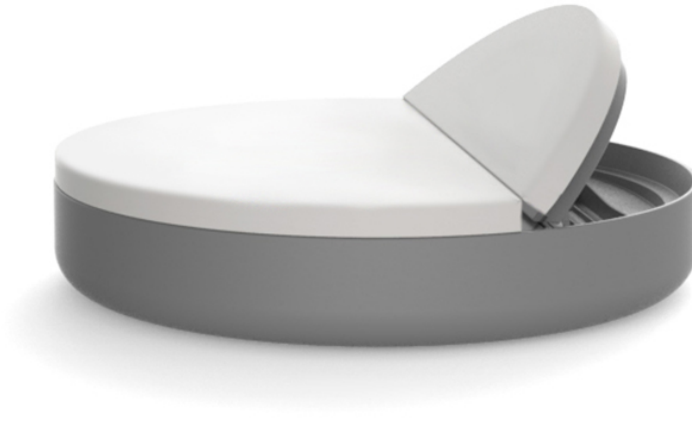

Products / Daybed / Ulm Daybed Reclining Backrest

# Ulm daybed reclining backrest

by Ramón Esteve

Ulm furniture collection, designed by Ramón Esteve for Vondom, is fashioned as the new norm with an **inherit universal and logical appeal**. A minimalist furniture collection that strikes a perfect balance between design, technology, and ergonomics based on basic cube, prism, and spherical shapes.

## Description

Made of polyethylene resin by rotational moulding. 100% Recyclable. Item suitable for indoor and outdoor use. Available in different finishes.

Weight: 76.89 Kg

ULM Daybed reclinable  
ULM Daybed reclining backrest