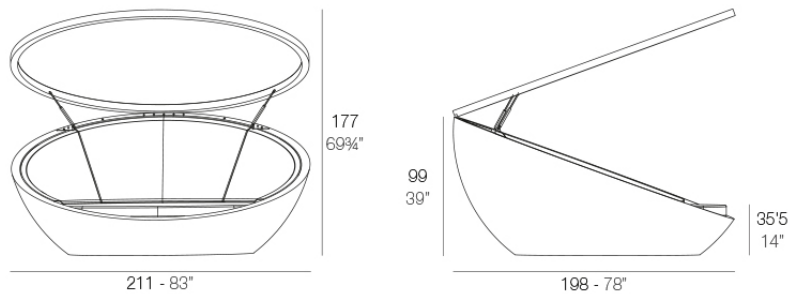

Info

Description

Made of polyethylene resin by rotational moulding. 100% Recyclable. Item suitable for indoor and outdoor use. Available in different finishes.

Weight: 81.71 Kg

ULM Daybed con parasol
ULM Daybed with sunroof

	Open Abierto	Close Cerrado	Rotation Giro	Thick cushion Grosor acolchado
Daybed with sunroof	69 3/4"	39"	360°	3 1/2"
Daybed con parasol	177	99	360°	8