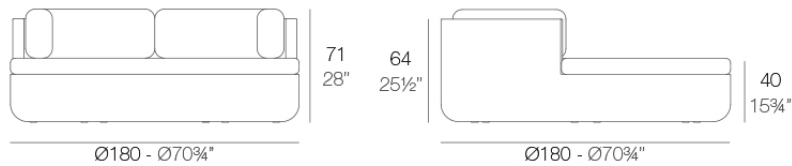

## Description

Made of polyethylene resin by rotational moulding. 100% Recyclable. Item suitable for indoor and outdoor use. Available in different finishes.

Weight: 21.41 Kg

ULM Daybed cabezal fijo  
ULM Daybed fixed backrest