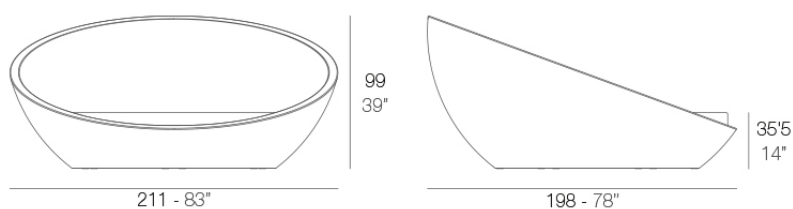

## Description

Made of polyethylene resin by rotational moulding. 100% Recyclable. Item suitable for indoor and outdoor use. Available in different finishes.

Weight: 74.63 Kg

ULM Daybed  
ULM Daybed

	Rotation Giro	Thick cushion Grosor acolchado
Daybed	360°	3 1/4"
Daybed	360°	8