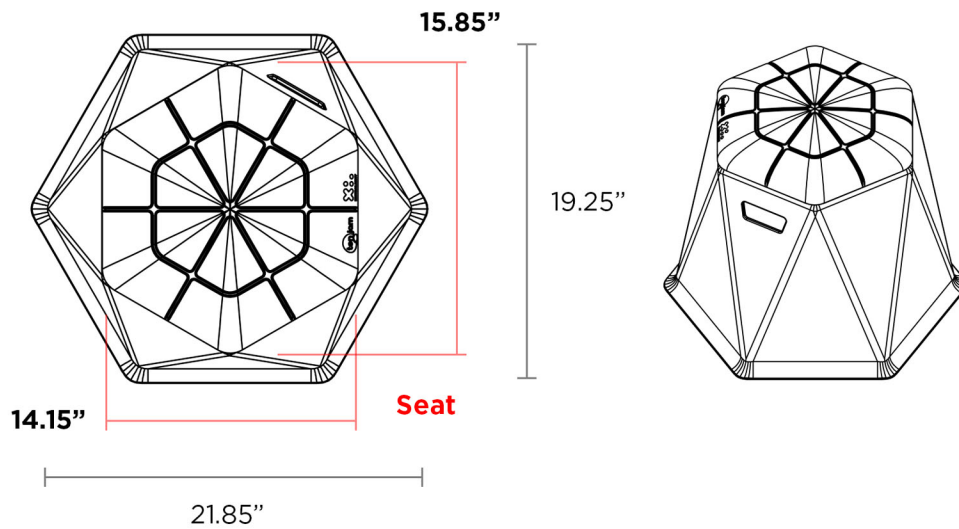

## SESSION Series

Think of all the places this stool can go: Indoor spaces, outdoor spaces, swimming pools, learning environments, we even spotted someone using this stool for ice fishing. We have three heights (13", 15.5", and 18") to fit a wide range of kids to adults. Rotational molded hard polyethylene base and a waterproof cushion top. Lightweight design is easy to carry with one hand and all three heights can be stacked together.

STACKABLE

EASY CARRY

PADDED SEAT

WATERPROOF

TWISTED HEX + TENJAM TABLES

**MULTIPLE SEAT HEIGHTS**

**PRODUCT CODES**

**13" Seat Height**

**#41007AX \_\_** - Twisted Hex 13" Height, Color TBD. Approx. 5 lbs.

**15.5" Seat Height**

**#41007MX \_\_** - Twisted Hex 15.5" Height, Color TBD. Approx. 6 lbs.

**18" Seat Height**

**#41007BX \_\_** - Twisted Hex 18" Height, Color TBD. Approx. 7 lbs.