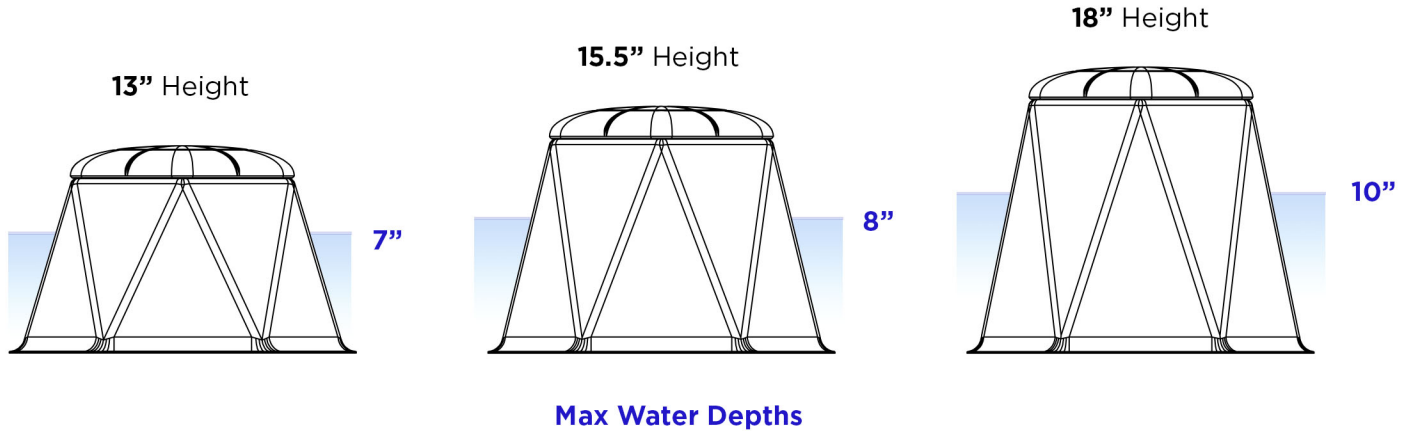

## SESSION Series

Think of all the places this stool can go: Indoor spaces, outdoor spaces, swimming pools, learning environments, we even spotted someone using this stool for ice fishing. We have three heights (13", 15.5", and 18") to fit a wide range of kids to adults. Rotational molded hard polyethylene base and a waterproof cushion top. Lightweight design is easy to carry with one hand and all three heights can be stacked together.

STACKABLE

EASY CARRY

PADDED SEAT

WATERPROOF

TWISTED HEX + TENJAM TABLES

**MULTIPLE SEAT HEIGHTS**

**PRODUCT CODES**

**13" Seat Height**

**#41007AX \_\_** - Twisted Hex 13" Height, Color TBD. Approx. 5 lbs.

**15.5" Seat Height**

**#41007MX \_\_** - Twisted Hex 15.5" Height, Color TBD. Approx. 6 lbs.

**18" Seat Height**

**#41007BX \_\_** - Twisted Hex 18" Height, Color TBD. Approx. 7 lbs.