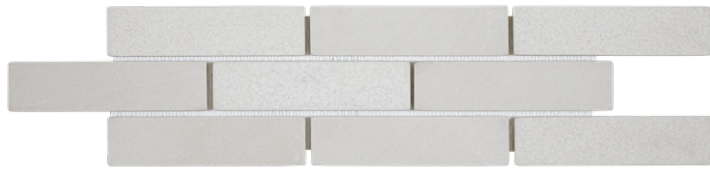

# THIN BRICK

NSR's natural stone Thin Brick collection creates a calming sense of visual order. Four profile colors allow you to go neutral, rustic, or contemporary.

Designed to eliminate the limitations of other brick veneer, our 2x8 Thin Bricks are adhered to a mesh backing that allow you to install nine bricks at a time, eliminating the need for spacers between individual pieces.

## EVEREST BLEND 2X8

**MATERIAL**  
Sandstone

**FINISH**  
Bush-Hammered/ Tumbled

**DIMENSIONS**  
6" X 24"

**COLOR**  
Linen, Concrete, Off-White

## ABSOLUTE BLACK 2X8

**MATERIAL**  
Granite

**FINISH**  
Flamed

**DIMENSIONS**  
6" X 24"

**COLOR**  
Black, Dark Grey

## SEDONA 2X8

**MATERIAL**  
Sandstone

**FINISH**  
Tumbled

**DIMENSIONS**  
6" X 24"

**COLOR**  
Beige, Tan, Linen, Gold