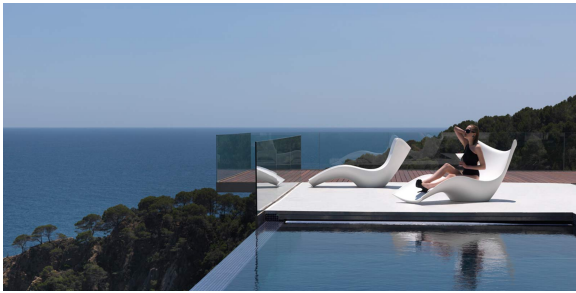

Ambients

Official Distributor
800-971-1442 | orders@aquablumosaics.com
www.AquaBluMosaics.com