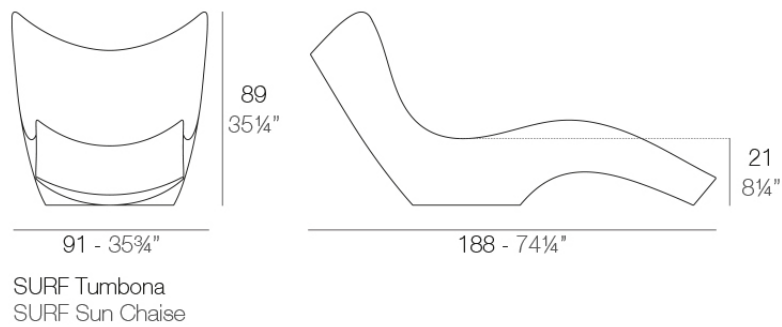

Weight: 25.33 Kg

Finishes

finishes

BASIC

Ref. 51011

purjai red

white

black