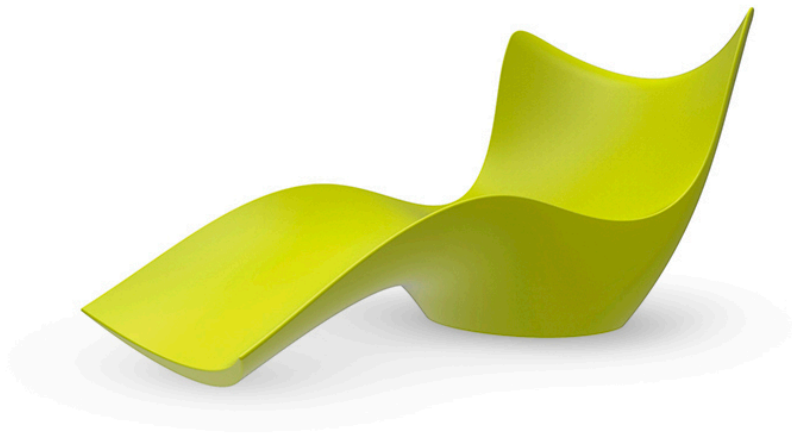

Products / Sun Loungers / Surf Sun Lounger

Surf sun lounger

by Karim Rashid

The flowing wave that composes the seat and leg rest of SURF alludes to a sense of calm. It is a soft swell in lux, a fluid gesture that changes as the light does. The method of its creator is to replace the World's canvas for a new well-being that invokes a calmness and casualness, that are driven by vibrant shapes which are refreshing, awakening, and elevating and are metaphors for a new global dynamism.