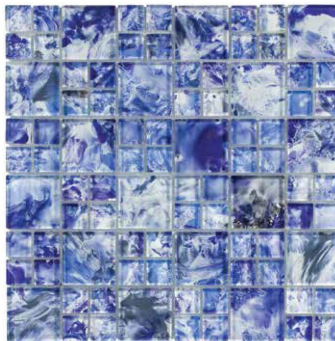

AQUABLU

Official Distributor

(800) 971 1442

www.aquablumosaics.com

Splash

COLLECTION

Neptune Seas 1x1
 ANTHSPNS11 12"x12"
 Coverage: 0.969 sqft/pc

Neptune Seas 1x2
 ANTHSPNS12 12"x12"
 Coverage: 0.969 sqft/pc

Neptune Emerald 1x1
 ANTHSPNE11 12"x12"
 Coverage: 0.969 sqft/pc

Neptune Emerald 1x2
 ANTHSPNE12 12"x12"
 Coverage: 0.969 sqft/pc

Island Gulf
 ANTHSPIG 12"x12"
 Coverage: 0.969 sqft/pc

Island Blue
 ANTHSPIB 12"x12"
 Coverage: 0.969 sqft/pc