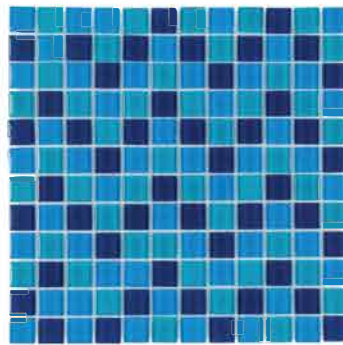

Neptune Emerald 1x1
 ANTHSPNE11 12"x12"
 Coverage: 0.969 sqft/pc

Neptune Emerald 1x2
 ANTHSPNE12 12"x12"
 Coverage: 0.969 sqft/pc

Island Gulf
 ANTHSPIG 12"x12"
 Coverage: 0.969 sqft/pc

Island Blue
 ANTHSPIB 12"x12"
 Coverage: 0.969 sqft/pc

Island Turquoise
 ANTHSPIT 12"x12"
 Coverage: 0.969 sqft/pc

Island Dunes
 ANTHSPID 12"x12"
 Coverage: 0.969 sqft/pc

Adriatic Seas
 ANTHSPAS 12"x12"
 Coverage: 0.88 sqft/pc

Glacial Seas
 ANTHSPGS 12"x12"
 Coverage: 0.88 sqft/pc

Wavy Seas
 ANTHSPWS 12"x12"
 Coverage: 0.88 sqft/pc

Oceana Seas
 ANTHSPOS 12"x12"
 Coverage: 0.88 sqft/pc

Splash

COLLECTION

Pacific Ocean 1x1
 ANTHSPPO11 12"x12"
 Coverage: 0.94 sqft/pc

Atlantic Ocean 1x1
 ANTHSPAT11 12"x12"
 Coverage: 0.94 sqft/pc

Arctic Ocean 1x1
 ANTHSPAR11 12"x12"
 Coverage: 0.94 sqft/pc

Deep Ocean 1x1
 ANTHSPDO11 12"x12"
 Coverage: 0.94 sqft/pc

Neptune Blocks
 ANTHSPNB 12"x12"
 Coverage: 0.969 sqft/pc

Neptune Blocks Emerald
 ANTHSPNBE 12"x12"
 Coverage: 0.969 sqft/pc