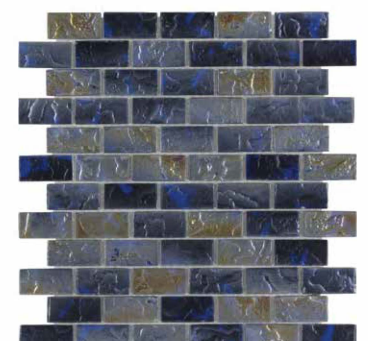

Oceana Seas
ANTHSPOS 12"x12"
Coverage: 0.88 sqft/pc