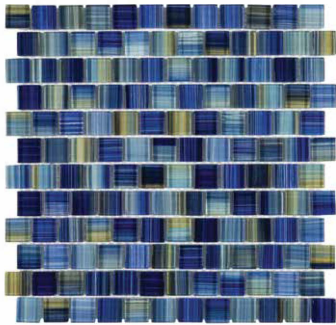

AQUABLU

Official Distributor

(800) 971 1442

www.aquablumosaics.com

Splash

COLLECTION

Neptune Seas 1x1
 ANTHSPNS11 12"x12"
 Coverage: 0.969 sqft/pc

Neptune Seas 1x2
 ANTHSPNS12 12"x12"
 Coverage: 0.969 sqft/pc

Neptune Emerald 1x1
 ANTHSPNE11 12"x12"
 Coverage: 0.969 sqft/pc

Neptune Emerald 1x2
 ANTHSPNE12 12"x12"
 Coverage: 0.969 sqft/pc

Island Gulf
 ANTHSPIG 12"x12"
 Coverage: 0.969 sqft/pc

Island Blue
 ANTHSPIB 12"x12"
 Coverage: 0.969 sqft/pc