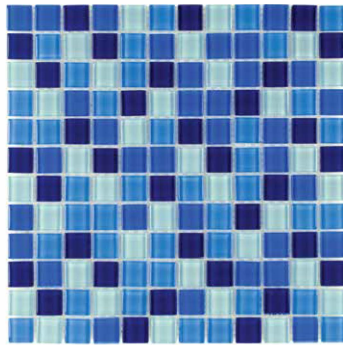

Neptune Emerald 1x1
 ANTHSPNE11 12"x12"
 Coverage: 0.969 sqft/pc

Neptune Emerald 1x2
 ANTHSPNE12 12"x12"
 Coverage: 0.969 sqft/pc

Island Gulf
 ANTHSPIG 12"x12"
 Coverage: 0.969 sqft/pc

Island Blue
 ANTHSPIB 12"x12"
 Coverage: 0.969 sqft/pc

Wavy Seas
 ANTHSPWS 12"x12"
 Coverage: 0.88 sqft/pc

Oceana Seas
 ANTHSPOS 12"x12"
 Coverage: 0.88 sqft/pc

Splash

COLLECTION

Pacific Ocean 1x1
 ANTHSPPO11 12"x12"
 Coverage: 0.94 sqft/pc

Atlantic Ocean 1x1
 ANTHSPAT11 12"x12"
 Coverage: 0.94 sqft/pc

Arctic Ocean 1x1
 ANTHSPAR11 12"x12"
 Coverage: 0.94 sqft/pc

Deep Ocean 1x1
 ANTHSPDO11 12"x12"
 Coverage: 0.94 sqft/pc

Neptune Blocks
 ANTHSPNB 12"x12"
 Coverage: 0.969 sqft/pc

Neptune Blocks Emerald
 ANTHSPNBE 12"x12"
 Coverage: 0.969 sqft/pc