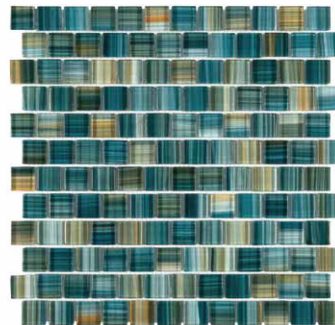

AQUABLU

Official Distributor

(800) 971 1442

www.aquablumosaics.com

Splash

COLLECTION

Neptune Seas 1x1
 ANTHSPNS11 12"x12"
 Coverage: 0.969 sqft/pc

Neptune Seas 1x2
 ANTHSPNS12 12"x12"
 Coverage: 0.969 sqft/pc

Neptune Emerald 1x1
 ANTHSPNE11 12"x12"
 Coverage: 0.969 sqft/pc

Neptune Emerald 1x2
 ANTHSPNE12 12"x12"
 Coverage: 0.969 sqft/pc

Island Gulf
 ANTHSPIG 12"x12"
 Coverage: 0.969 sqft/pc

Island Blue
 ANTHSPIB 12"x12"
 Coverage: 0.969 sqft/pc