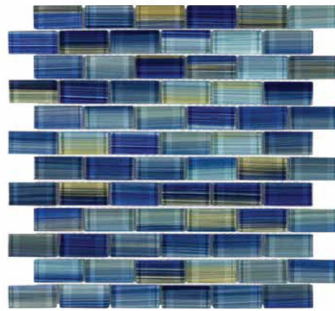

AQUABLU

Official Distributor

(800) 971 1442

www.aquablumosaics.com

Splash

COLLECTION

Neptune Seas 1x1
 ANTHSPNS11 12"x12"
 Coverage: 0.969 sqft/pc

Neptune Seas 1x2
 ANTHSPNS12 12"x12"
 Coverage: 0.969 sqft/pc

Neptune Emerald 1x1
 ANTHSPNE11 12"x12"
 Coverage: 0.969 sqft/pc

Neptune Emerald 1x2
 ANTHSPNE12 12"x12"
 Coverage: 0.969 sqft/pc

Island Gulf
 ANTHSPIG 12"x12"
 Coverage: 0.969 sqft/pc

Island Blue
 ANTHSPIB 12"x12"
 Coverage: 0.969 sqft/pc

Island Turquoise
 ANTHSPIT 12"x12"
 Coverage: 0.969 sqft/pc

Island Dunes
 ANTHSPID 12"x12"
 Coverage: 0.969 sqft/pc

Adriatic Seas
 ANTHSPAS 12"x12"
 Coverage: 0.88 sqft/pc

Glacial Seas
 ANTHSPGS 12"x12"
 Coverage: 0.88 sqft/pc