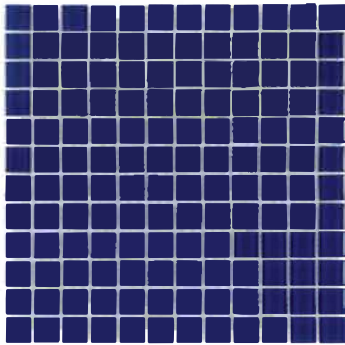

Neptune Emerald 1x1
 ANTHSPNE11 12"x12"
 Coverage: 0.969 sqft/pc

Neptune Emerald 1x2
 ANTHSPNE12 12"x12"
 Coverage: 0.969 sqft/pc

Island Gulf
 ANTHSPIG 12"x12"
 Coverage: 0.969 sqft/pc

Island Blue
 ANTHSPIB 12"x12"
 Coverage: 0.969 sqft/pc

Wavy Seas
 ANTHSPWS 12"x12"
 Coverage: 0.88 sqft/pc

Oceana Seas
 ANTHSPOS 12"x12"
 Coverage: 0.88 sqft/pc

Splash

COLLECTION

Pacific Ocean 1x1
 ANTHSPPO11 12"x12"
 Coverage: 0.94 sqft/pc

Atlantic Ocean 1x1
 ANTHSPAT11 12"x12"
 Coverage: 0.94 sqft/pc

Arctic Ocean 1x1
 ANTHSPAR11 12"x12"
 Coverage: 0.94 sqft/pc

Deep Ocean 1x1
 ANTHSPDO11 12"x12"
 Coverage: 0.94 sqft/pc

Neptune Blocks
 ANTHSPNB 12"x12"
 Coverage: 0.969 sqft/pc

Neptune Blocks Emerald
 ANTHSPNBE 12"x12"
 Coverage: 0.969 sqft/pc