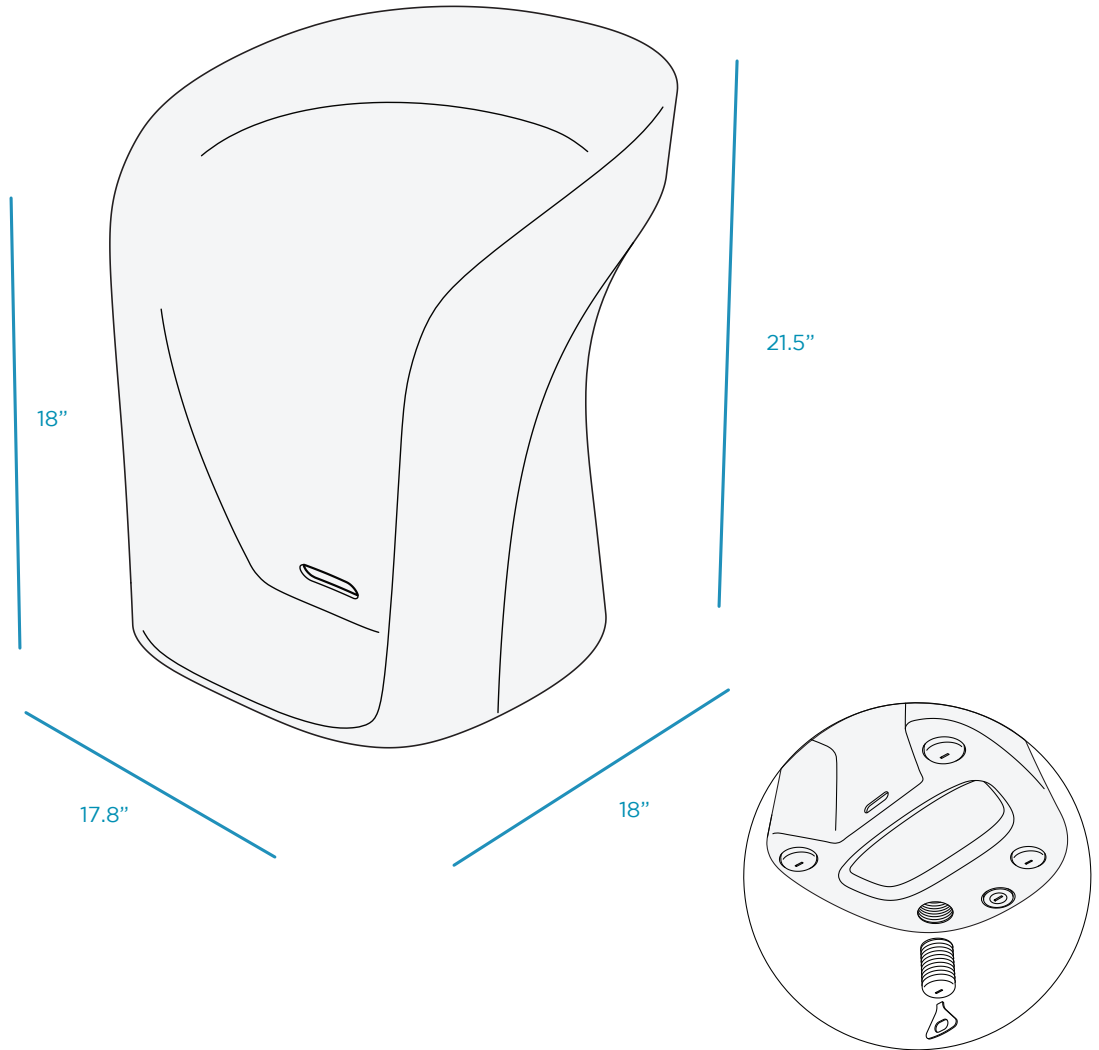

SIGNATURE

BARSTOOL COUNTER HEIGHT

SPECIFICATIONS

DESIGNED FOR IN-POOL OR ON-DECK
WT (EMPTY) 13 LBS | WT (W/ WEIGHTED FEET) 21 LBS