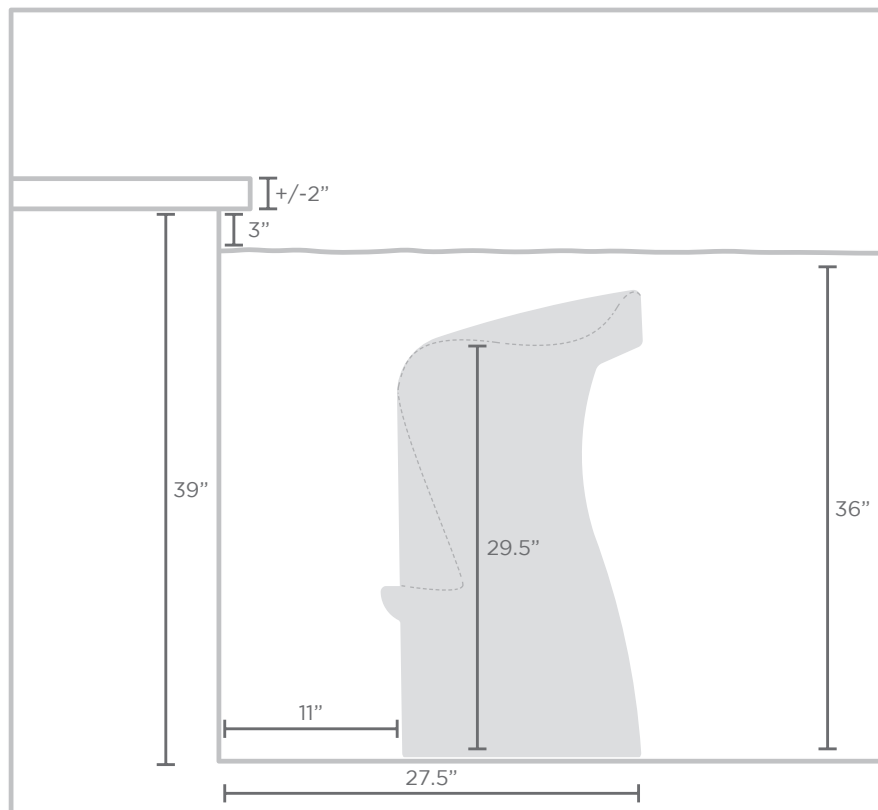

# SIGNATURE BARSTOOL SPECIFICATIONS

DESIGNED FOR IN-POOL OR ON-DECK  
WT (EMPTY) 40 LBS | WT (W/ WEIGHTED FEET) 48 LBS

## LAYOUT SUGGESTIONS

DESIGNED FOR IN-POOL OR ON-DECK

WT (EMPTY) 40 LBS | WT (W/ WEIGHTED FEET) 48 LBS

The Signature Barstool works in any water depth, and can be repositioned as often as desired. The guidelines are suggested when using your pool's ledge or coping with the Barstool.