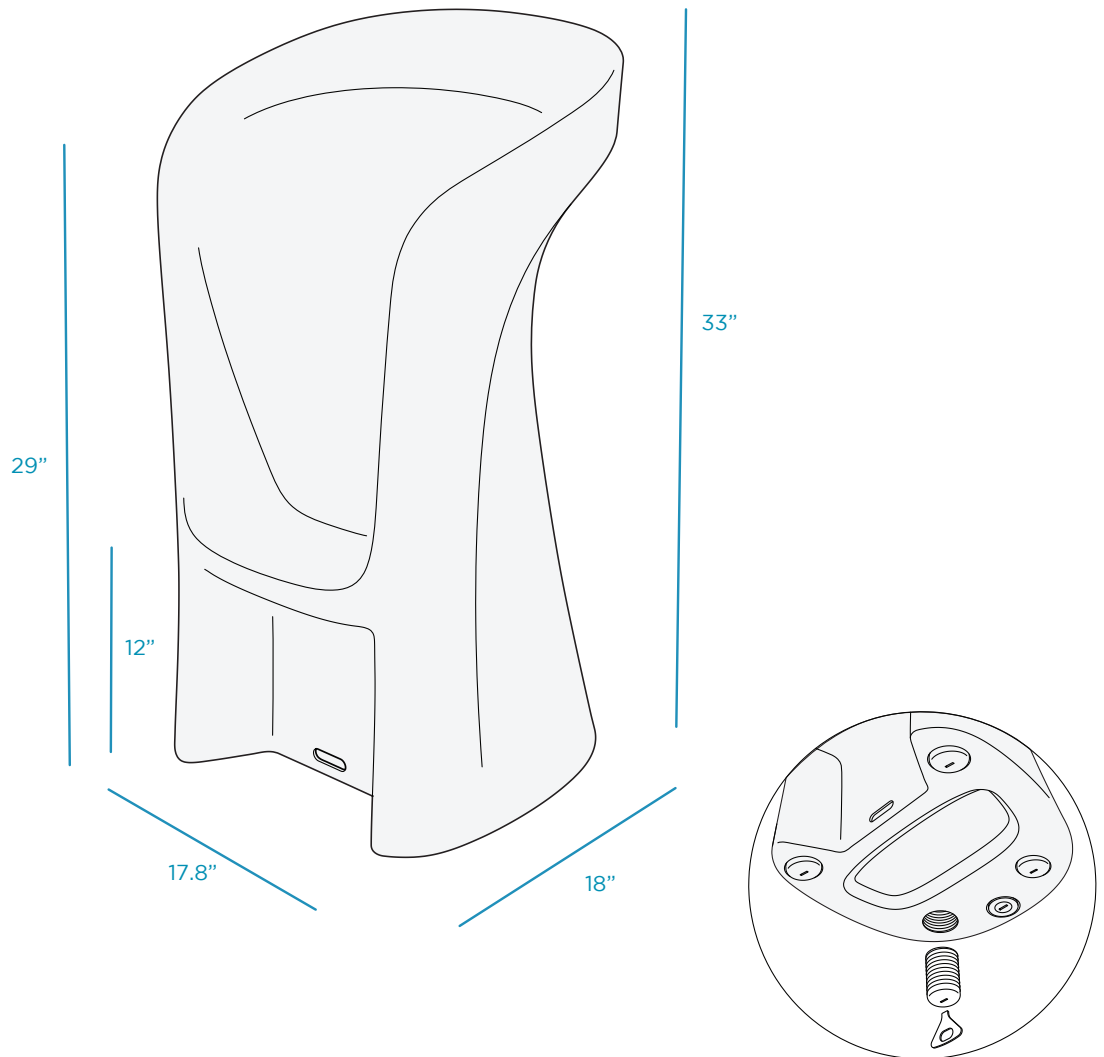

# SIGNATURE BARSTOOL SPECIFICATIONS

DESIGNED FOR IN-POOL OR ON-DECK  
WT (EMPTY) 40 LBS | WT (W/ WEIGHTED FEET) 48 LBS

## FEATURES

- Designed for in-pool at all depths or on-deck
- Self-filling and sinking system makes installation easy
- 2-year warranty for residential or commercial settings
- Built to withstand sun, weather, and chemicals of any pool or outdoor environment
- Compatible with all pool types, including vinyl
- Crafted of a high-quality, UV16 rated resin, color stabilized for up to 16,000 hours of direct sunlight
- Adjustable feet for leveling on sloped surfaces

## LAYOUT SUGGESTIONS

DESIGNED FOR IN-POOL OR ON-DECK

WT (EMPTY) 40 LBS | WT (W/ WEIGHTED FEET) 48 LBS

The Signature Barstool works in any water depth, and can be repositioned as often as desired. The guidelines are suggested when using your pool's ledge or coping with the Barstool.