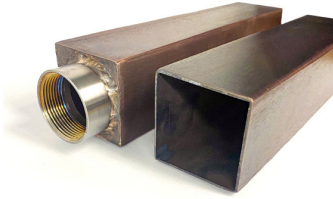

SCUPPERS

THE OUTDOOR PLUS

USA MANUFACTURER OF FIRE & WATER PRODUCTS

Official Distributor

800-971-1442 | orders@aquablumosaics.com

www.AquaBluMosaics.com

SCUPPERS AND WATER FEATURES

The Outdoor Plus has many styles of scuppers to compliment any style pool & water feature. Each scupper starts as a sheet of high grade copper and then measured, cut and welded all by hand. Each piece is then finished with a dark patina for a luxurious look.

- ◇ Custom Sizes & Styles Available
- ◇ Dark Patina Coating Applied by Hand
- ◇ Suitable for Chlorine & Salt Water Pools
- ◇ Lacquer Finish to slow down natural patina
- ◇ Manufactured By Hand in the USA
- ◇ All Items Include a port for ground wires

» All scuppers utilize a 1 1/2" water inlet.

SCUPPERS AND WATER FEATURES

Mini Scuppers Available In Two Options
Threaded Back & Open Back

Angled Mini Scupper

THREADED BACK	OPEN BACK	W	H	L
OPT-MSAN12T	OPT-MSAN12O	2.5"	2.5"	12"