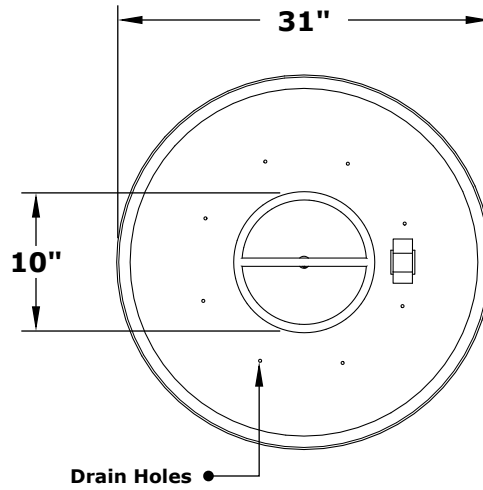

REMI FIRE BOWL - COPPER

Hammered Copper

ISOMETRIC VIEW

TOP VIEW

RIGHT SIDE VIEW

FRONT SIDE VIEW

PART NUMBER	A	B	C	BTU
OPT-31RCFO	31"	13"	11"	45,000
OPT-31RCFOE12V	31"	13"	11"	45,000

Bowl Material: Hammered Copper
 Pan Material: 304 Stainless Steel
 Burner Material: 304 Stainless Steel
 Standard 2" Depth on all pans