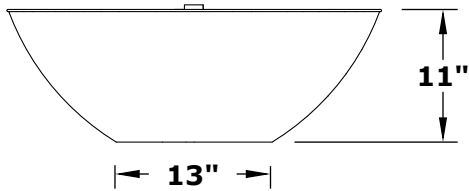

REMI FIRE BOWL - COPPER

Hammered Copper

ISOMETRIC VIEW

TOP VIEW

RIGHT SIDE VIEW

FRONT SIDE VIEW

PART NUMBER	A	B	C	BTU
OPT-31RCFO	31"	13"	11"	45,000
OPT-31RCFOE12V	31"	13"	11"	45,000

Bowl Material: Hammered Copper
 Pan Material: 304 Stainless Steel
 Burner Material: 304 Stainless Steel
 Standard 2" Depth on all pans