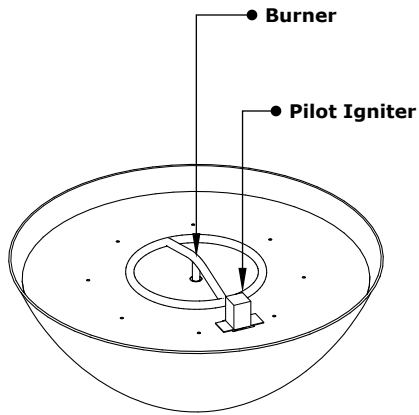

REMI FIRE BOWL - COPPER

Hammered Copper

ISOMETRIC VIEW

TOP VIEW

RIGHT SIDE VIEW

FRONT SIDE VIEW

PART NUMBER	A	B	C	BTU
OPT-31RCFO	31"	13"	11"	45,000
OPT-31RCFOE12V	31"	13"	11"	45,000

Bowl Material: Hammered Copper
 Pan Material: 304 Stainless Steel
 Burner Material: 304 Stainless Steel
 Standard 2" Depth on all pans