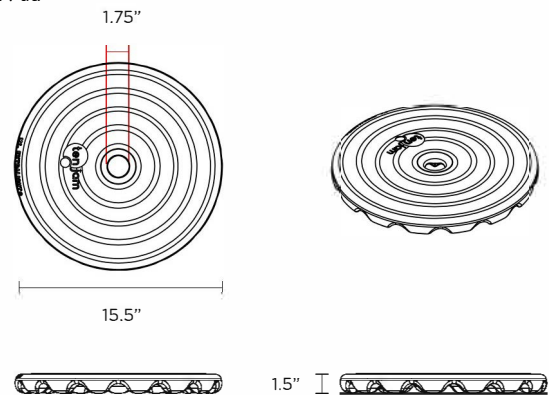

POWDER COATED STAINLESS STEEL LEGS WITH LEVELING GLIDES

Item # RPCADDYBL: Rad Pad Caddy, pads not included, Black Finish

Rad Pad