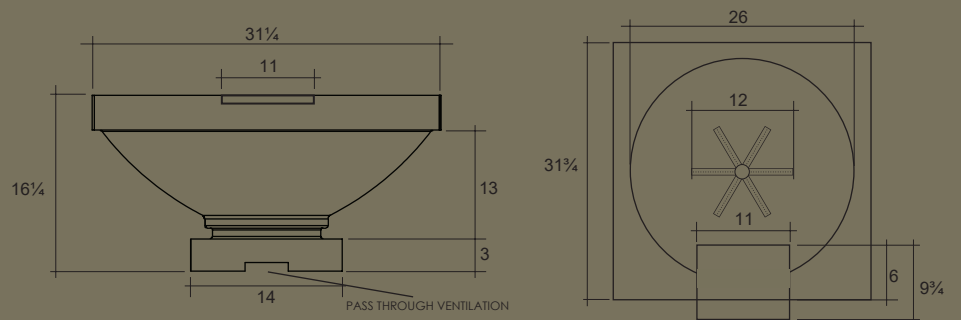

# Lombard-P

SPECIFICATIONS	
Length/Width	29"
Height	10"
Water Flow	15 GPM
Connection	¾" NPT
Burner Size	12" 6-spoke/65,000-85,000 BTUs (ML/E)
Weight	90 lbs.
Fuel Source	Liquid Propane or Natural Gas
Ignition	PH-Ignite (Electronic)/Key Valve (match lite)
Material	Glass fiber reinforced concrete
Media	Lava rock

# Lombard-P Tall

SPECIFICATIONS	
Length/Width	32"
Height	15 1/2"
Water Flow	15 GPM
Connection	¾" NPT
Burner Size	12" 6-spoke/65,000-85,000 BTUs (ML/E)
Weight	90 lbs.
Fuel Source	Liquid Propane or Natural Gas
Ignition	PH-Ignite (Electronic)/Key Valve (match lite)
Material	Glass fiber reinforced concrete
Media	Lava rock

# Ibiza

SPECIFICATIONS	
Length/Width	31 1/4"
Height	16 1/4"
Water Flow	15 GPM
Connection	¾" NPT
Burner Size	12" 6-spoke/65,000-85,000 BTUs (ML/E)
Weight	176 lbs.
Fuel Source	Liquid Propane or Natural Gas
Ignition	PH-Ignite (Electronic)/Key Valve (match lite)
Material	Glass fiber reinforced concrete
Media	Lava rock

# Verona

SPECIFICATIONS	
Diameter	32 $\frac{1}{2}$ "
Height	14 $\frac{3}{4}$ "
Water Flow	15 GPM
Connection	$\frac{3}{4}$ " NPT
Burner Size	12" 6-spoke/65,000-85,000 BTUs (ML/E)
Weight	140 lbs.
Fuel Source	Liquid Propane or Natural Gas
Ignition	PH-Ignite (Electronic)/Key Valve (match lite)
Material	Glass fiber reinforced concrete
Media	Lava rock