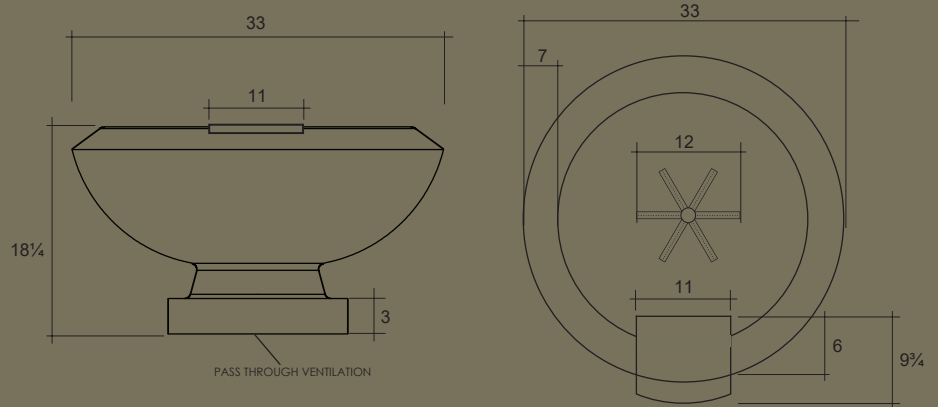

# Lombard-P

SPECIFICATIONS	
Length/Width	29"
Height	10"
Water Flow	15 GPM
Connection	¾" NPT
Burner Size	12" 6-spoke/65,000-85,000 BTUs (ML/E)
Weight	90 lbs.
Fuel Source	Liquid Propane or Natural Gas
Ignition	PH-Ignite (Electronic)/Key Valve (match lite)
Material	Glass fiber reinforced concrete
Media	Lava rock

# Lombard-P Tall

SPECIFICATIONS	
Length/Width	32"
Height	15 1/2"
Water Flow	15 GPM
Connection	¾" NPT
Burner Size	12" 6-spoke/65,000-85,000 BTUs (ML/E)
Weight	90 lbs.
Fuel Source	Liquid Propane or Natural Gas
Ignition	PH-Ignite (Electronic)/Key Valve (match lite)
Material	Glass fiber reinforced concrete
Media	Lava rock

# Ibiza

SPECIFICATIONS	
Length/Width	31 1/4"
Height	16 1/4"
Water Flow	15 GPM
Connection	¾" NPT
Burner Size	12" 6-spoke/65,000-85,000 BTUs (ML/E)
Weight	176 lbs.
Fuel Source	Liquid Propane or Natural Gas
Ignition	PH-Ignite (Electronic)/Key Valve (match lite)
Material	Glass fiber reinforced concrete
Media	Lava rock

# Verona

SPECIFICATIONS	
Diameter	32 $\frac{1}{2}$ "
Height	14 $\frac{3}{4}$ "
Water Flow	15 GPM
Connection	$\frac{3}{4}$ " NPT
Burner Size	12" 6-spoke/65,000-85,000 BTUs (ML/E)
Weight	140 lbs.
Fuel Source	Liquid Propane or Natural Gas
Ignition	PH-Ignite (Electronic)/Key Valve (match lite)
Material	Glass fiber reinforced concrete
Media	Lava rock