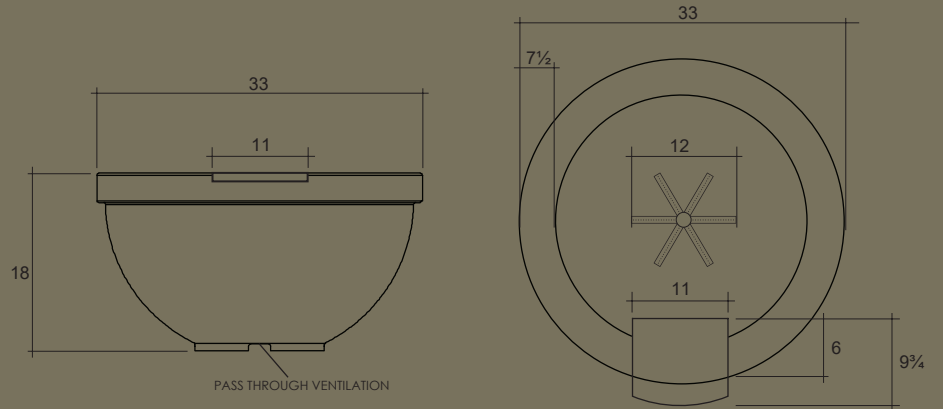

# Lombard-P

SPECIFICATIONS	
Length/Width	29"
Height	10"
Water Flow	15 GPM
Connection	¾" NPT
Burner Size	12" 6-spoke/65,000-85,000 BTUs (ML/E)
Weight	90 lbs.
Fuel Source	Liquid Propane or Natural Gas
Ignition	PH-Ignite (Electronic)/Key Valve (match lite)
Material	Glass fiber reinforced concrete
Media	Lava rock

# Verona

SPECIFICATIONS	
Diameter	32 $\frac{1}{2}$ "
Height	14 $\frac{3}{4}$ "
Water Flow	15 GPM
Connection	$\frac{3}{4}$ " NPT
Burner Size	12" 6-spoke/65,000-85,000 BTUs (ML/E)
Weight	140 lbs.
Fuel Source	Liquid Propane or Natural Gas
Ignition	PH-Ignite (Electronic)/Key Valve (match lite)
Material	Glass fiber reinforced concrete
Media	Lava rock