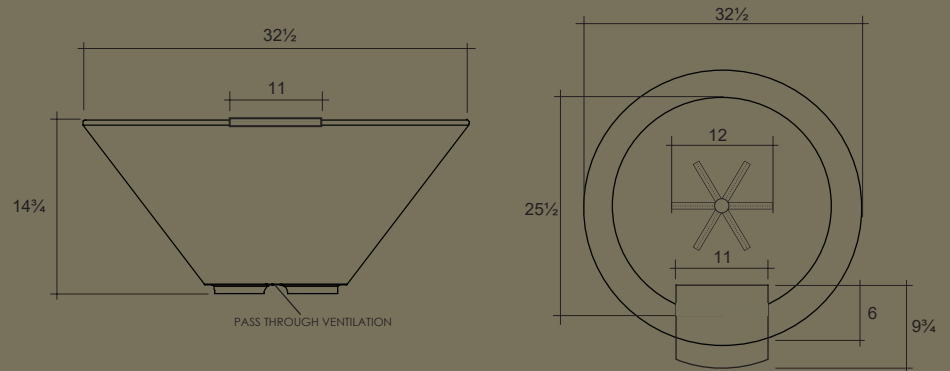

# Lombard-P

SPECIFICATIONS	
Length/Width	29"
Height	10"
Water Flow	15 GPM
Connection	¾" NPT
Burner Size	12" 6-spoke/65,000-85,000 BTUs (ML/E)
Weight	90 lbs.
Fuel Source	Liquid Propane or Natural Gas
Ignition	PH-Ignite (Electronic)/Key Valve (match lite)
Material	Glass fiber reinforced concrete
Media	Lava rock

# Lombard-P Tall

SPECIFICATIONS	
Length/Width	32"
Height	15 1/2"
Water Flow	15 GPM
Connection	¾" NPT
Burner Size	12" 6-spoke/65,000-85,000 BTUs (ML/E)
Weight	90 lbs.
Fuel Source	Liquid Propane or Natural Gas
Ignition	PH-Ignite (Electronic)/Key Valve (match lite)
Material	Glass fiber reinforced concrete
Media	Lava rock

# Ibiza

SPECIFICATIONS	
Length/Width	31 1/4"
Height	16 1/4"
Water Flow	15 GPM
Connection	¾" NPT
Burner Size	12" 6-spoke/65,000-85,000 BTUs (ML/E)
Weight	176 lbs.
Fuel Source	Liquid Propane or Natural Gas
Ignition	PH-Ignite (Electronic)/Key Valve (match lite)
Material	Glass fiber reinforced concrete
Media	Lava rock

# Verona

SPECIFICATIONS	
Diameter	32 $\frac{1}{2}$ "
Height	14 $\frac{3}{4}$ "
Water Flow	15 GPM
Connection	$\frac{3}{4}$ " NPT
Burner Size	12" 6-spoke/65,000-85,000 BTUs (ML/E)
Weight	140 lbs.
Fuel Source	Liquid Propane or Natural Gas
Ignition	PH-Ignite (Electronic)/Key Valve (match lite)
Material	Glass fiber reinforced concrete
Media	Lava rock