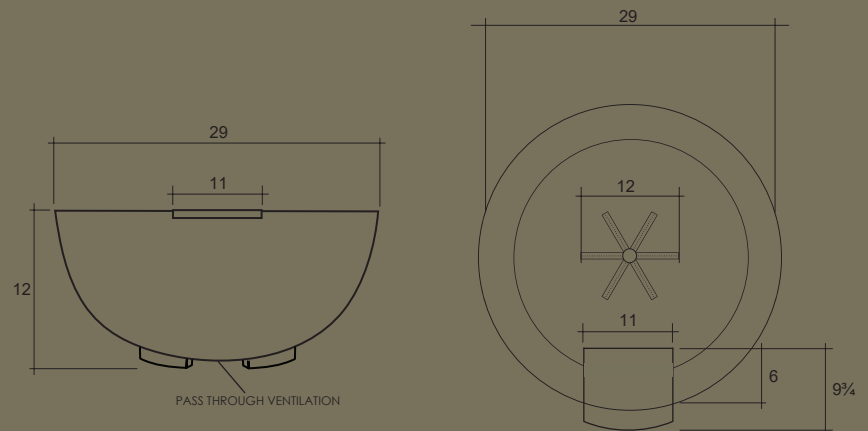

Moderno 2-P

SPECIFICATIONS	
Diameter	29"
Height	12"
Water Flow	15 GPM
Connection	$\frac{3}{4}$" NPT
Burner Size	12" 6-spoke/65,000-85,000 BTUs (ML/E)
Weight	110 lbs.
Fuel Source	Liquid Propane or Natural Gas
Ignition	PH-Ignite (Electronic)/Key Valve (match lite)
Material	Glass fiber reinforced concrete
Media	Lava rock

Ibiza