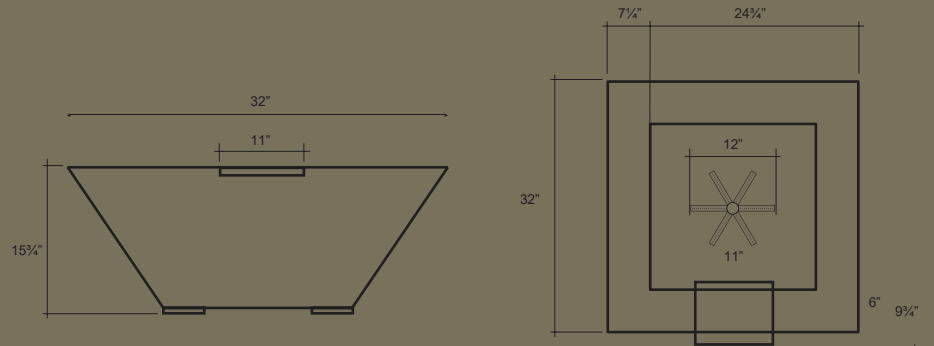

# Sorrento

SPECIFICATIONS	
Diameter	33"
Height	18"
Water Flow	15 GPM
Connection	¾" NPT
Burner Size	12" 6-spoke/65,000-85,000 BTUs (ML/E)
Weight	196 lbs.
Fuel Source	Liquid Propane or Natural Gas
Ignition	PH-Ignite (Electronic)/Key Valve (match lite)
Material	Glass fiber reinforced concrete
Media	Lava rock

# Lombard-P

SPECIFICATIONS	
Length/Width	29"
Height	10"
Water Flow	15 GPM
Connection	¾" NPT
Burner Size	12" 6-spoke/65,000-85,000 BTUs (ML/E)
Weight	90 lbs.
Fuel Source	Liquid Propane or Natural Gas
Ignition	PH-Ignite (Electronic)/Key Valve (match lite)
Material	Glass fiber reinforced concrete
Media	Lava rock

# Lombard-P Tall

SPECIFICATIONS	
Length/Width	32"
Height	15 1/2"
Water Flow	15 GPM
Connection	¾" NPT
Burner Size	12" 6-spoke/65,000-85,000 BTUs (ML/E)
Weight	90 lbs.
Fuel Source	Liquid Propane or Natural Gas
Ignition	PH-Ignite (Electronic)/Key Valve (match lite)
Material	Glass fiber reinforced concrete
Media	Lava rock