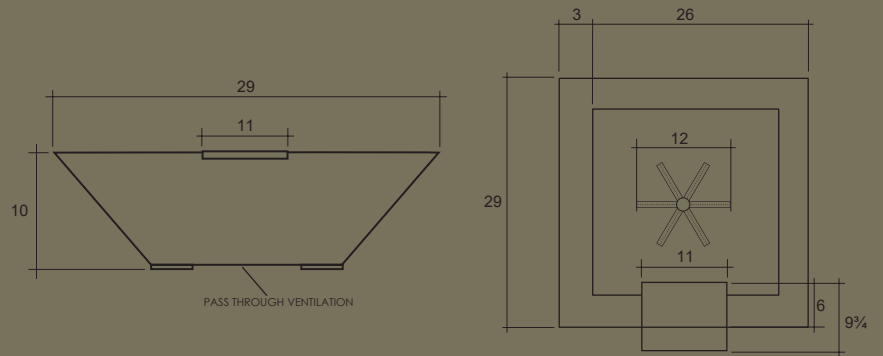

# Lombard-P

SPECIFICATIONS	
Length/Width	29"
Height	10"
Water Flow	15 GPM
Connection	¾" NPT
Burner Size	12" 6-spoke/65,000-85,000 BTUs (ML/E)
Weight	90 lbs.
Fuel Source	Liquid Propane or Natural Gas
Ignition	PH-Ignite (Electronic)/Key Valve (match lite)
Material	Glass fiber reinforced concrete
Media	Lava rock