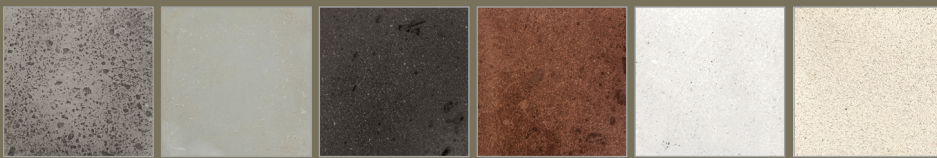

## FIRE FEATURE COLOR OPTIONS

PEWTER

NATURAL

EBONY

CAFE

ULTRA

COASTAL