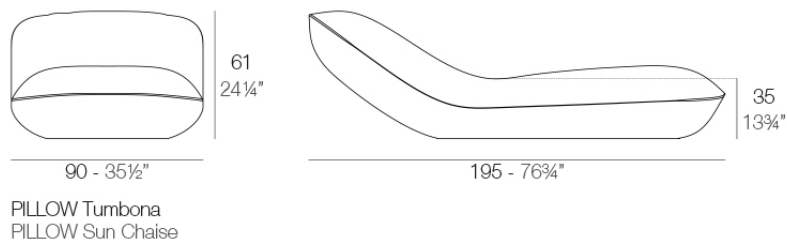

Weight: 33.37 Kg

Finishes

finishes

BASIC

Ref. 55013

purjai red

white

black