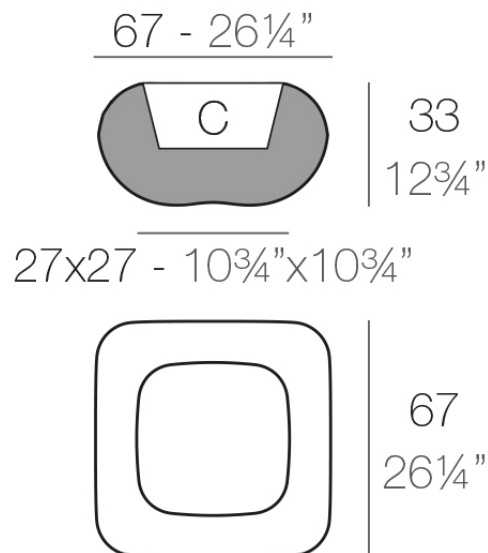

Weight: 8 Kg

PILLOW Maceta
PILLOW Planter

C = 24 L
C = 6 $\frac{1}{2}$ gal

Finishes

finishes

BASIC

Ref. 55004

crema