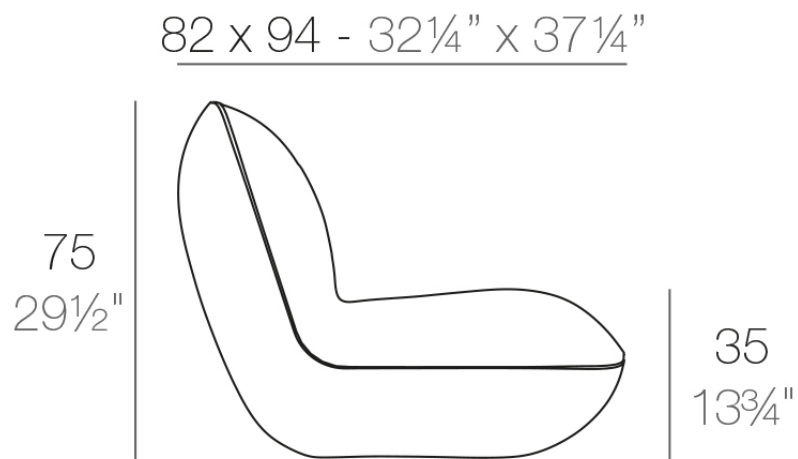

## Description

Made of polyethylene resin by rotational moulding. 100% Recyclable. Item suitable for indoor and outdoor use. Available in different finishes.

Weight: 16 Kg

PILLOW Butaca  
PILLOW Lounge Chair