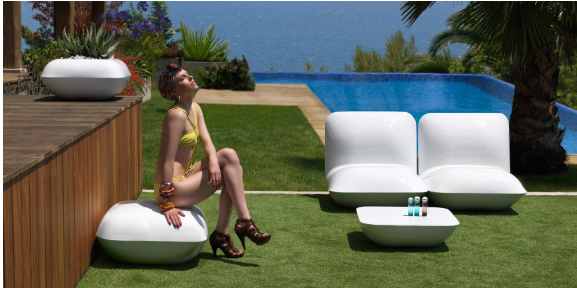

Ambients

Official Distributor
800-971-1442 | orders@aquablumosaics.com
www.AquaBluMosaics.com