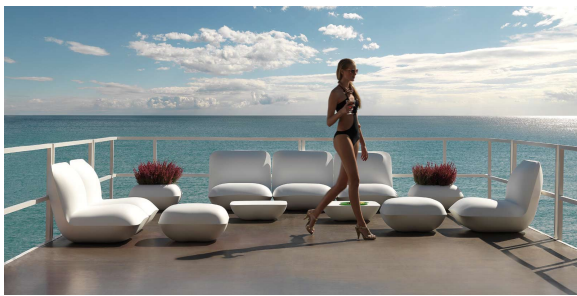

Ambients

Official Distributor
800-971-1442 | orders@aquablumosaics.com
www.AquaBluMosaics.com