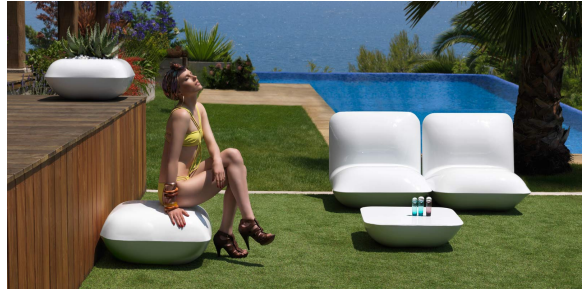

Ambients

Official Distributor
800-971-1442 | orders@aquablumosaics.com
www.AquaBluMosaics.com