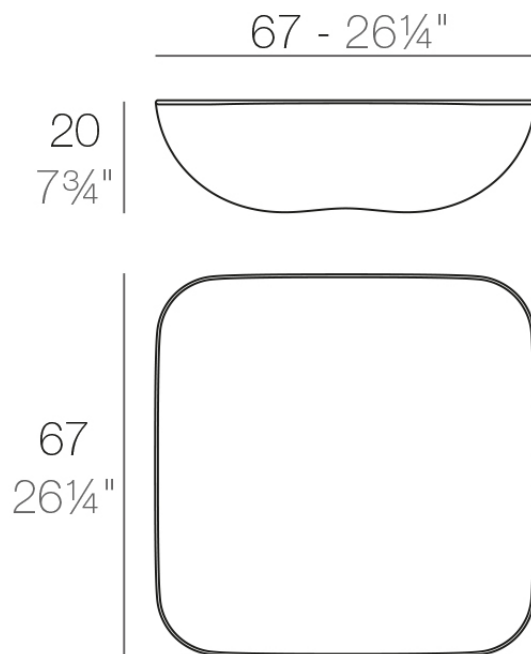

## Description

Made of polyethylene resin by rotational moulding. 100% Recyclable. Item suitable for indoor and outdoor use. Available in different finishes.

Weight: 5 Kg

PILLOW Mesa Baja  
PILLOW Low Table