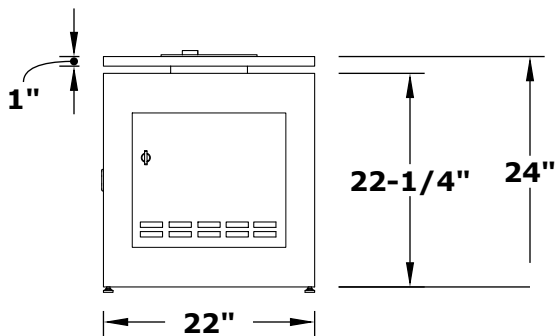

RIGHT SIDE VIEW