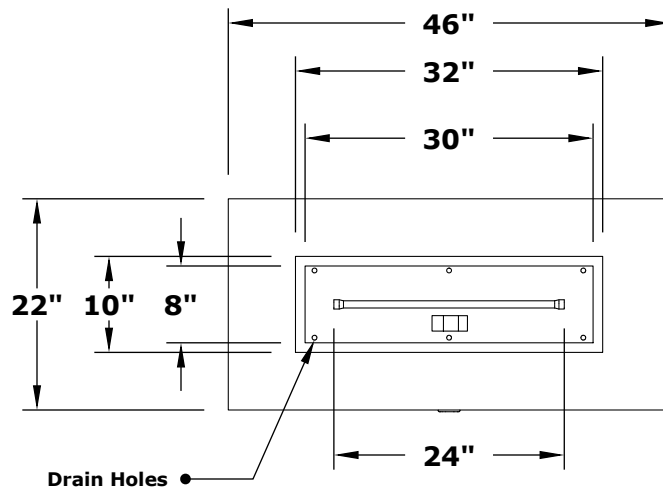

# MERONA FIRE TABLE

Finishes: Powder Coat / Brushed Stainless Steel

TOP-MC4622

TOP-MC4622EKIT

ISOMETRIC VIEW

TOP VIEW

RIGHT SIDE VIEW

FRONT SIDE VIEW

Fire Pit Material: Steel Body / Stainless Steel Top

Pan Material: 304 Stainless Steel

Burner Material: 304 Stainless Steel

Standard 1" Flange on all pans

Standard 2" Depth on all pans

**110V ELECTRONIC IGNITION**