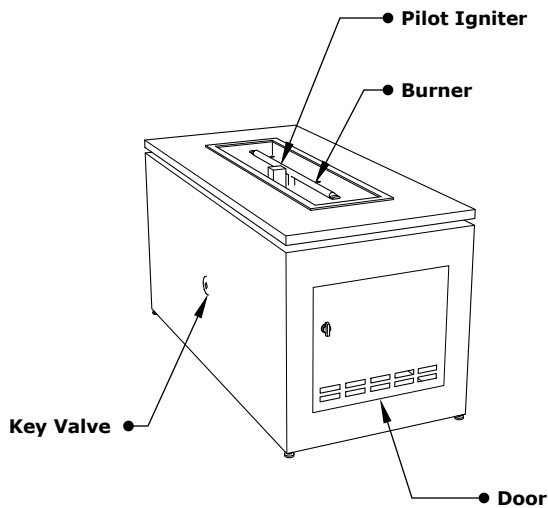

# MERONA FIRE TABLE

Finishes: Powder Coat / Brushed Stainless Steel

TOP-MC4622

TOP-MC4622EKIT

ISOMETRIC VIEW

TOP VIEW

RIGHT SIDE VIEW

FRONT SIDE VIEW

Fire Pit Material: Steel Body / Stainless Steel Top

Pan Material: 304 Stainless Steel

Burner Material: 304 Stainless Steel

Standard 1" Flange on all pans

Standard 2" Depth on all pans

**110V ELECTRONIC IGNITION**

ANSI Z21.97-(2017) / CSA 2.41-(2017)

Match Lit Unit Includes: Pan, Burner, Gas Orifice, Gas Hoses, Key Valve, Key,

110v Ignition Unit Includes: Pan, Burner, Gas Orifice, Gas Hoses, Key Valve, Key, Plug & Play Electronic Valve, Pilot Igniter.