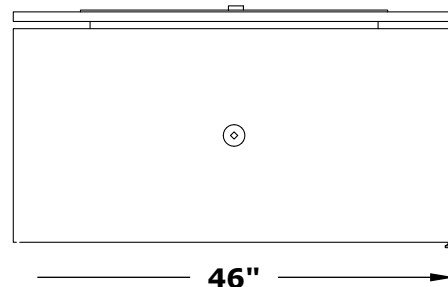

FRONT SIDE VIEW

Fire Pit Material: Steel Body / Stainless Steel Top

Pan Material: 304 Stainless Steel

Burner Material: 304 Stainless Steel

Standard 1" Flange on all pans

Standard 2" Depth on all pans

110V ELECTRONIC IGNITION

ANSI Z21.97-(2017) / CSA 2.41-(2017)

Match Lit Unit Includes: Pan, Burner, Gas Orifice, Gas Hoses, Key Valve, Key,

110v Ignition Unit Includes: Pan, Burner, Gas Orifice, Gas Hoses, Key Valve, Key, Plug & Play Electronic Valve, Pilot Igniter.

AQUABLU

Official Distributor

(800) 971-1442

www.aquablumosaics.com