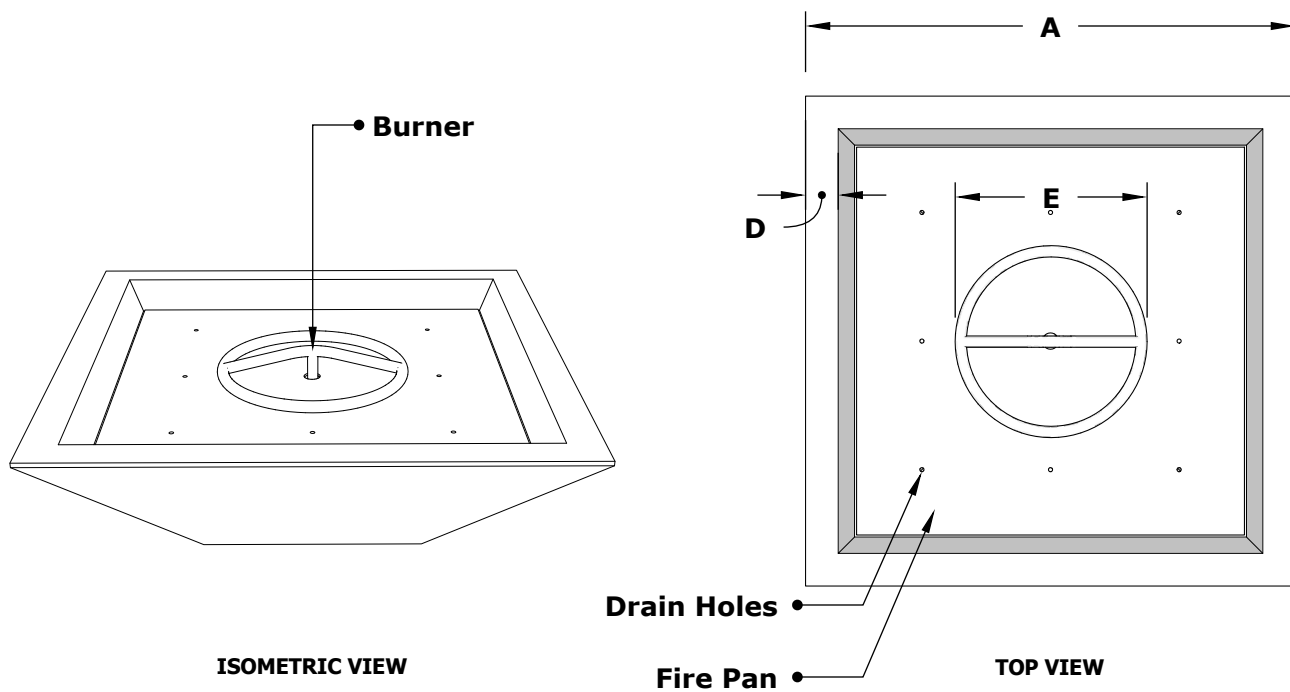

MAYA FIRE BOWL- COPPER

SKU	A	B	C	D	E	BTU
OPT-103-SQ24	24"	10"	12"	2"	8"	45,000
OPT-103-SQ24E12V	24"	10"	12"	2"	8"	45,000
OPT-103-SQ30	30"	10"	15"	2"	10"	65,000
OPT-103-SQ30E12V	30"	10"	15"	2"	10"	65,000
OPT-103-SQ36	36"	12"	18"	2"	10"	65,000
OPT-103-SQ36E12V	36"	12"	18"	2"	10"	65,000

Fire Bowl Material: Copper
Finish: Smooth Finish
Pan Material: 304 Stainless Steel
Burner Material: 304 Stainless Steel

12V ELECTRONIC IGNITION
ANSI Z21.97-(2017) / CSA 2.41-(2017)

Includes: Pan, Burner, NG or LP orifice, Whistle Free Hose, Black Lava Rock.