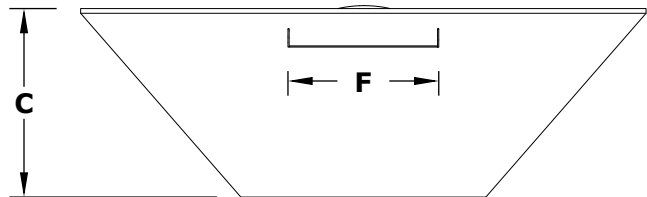

MAYA FIRE WATER BOWL - COPPER

ISOMETRIC VIEW

Drain Holes

TOP VIEW

RIGHT SIDE VIEW

FRONT SIDE VIEW

| SKU | A | B | C | D | E | F | GPM | BTU |
|----------------|-----|-----|-----|-----|----|-----|------|--------|
| OPT-24SCFW | 24" | 8" | 10" | 12" | 2" | 8" | 7-10 | 45,000 |
| OPT-24SCFWE12V | 24" | 8" | 10" | 12" | 2" | 8" | 7-10 | 45,000 |
| OPT-30SCFW | 30" | 10" | 10" | 15" | 3" | 8" | 7-10 | 65,000 |
| OPT-30SCFWE12V | 30" | 10" | 10" | 15" | 3" | 8" | 7-10 | 65,000 |
| OPT-36SCFW | 36" | 10" | 12" | 18" | 2" | 10" | 7-10 | 65,000 |
| OPT-36SCFWE12V | 36" | 10" | 12" | 18" | 2" | 10" | 7-10 | 65,000 |