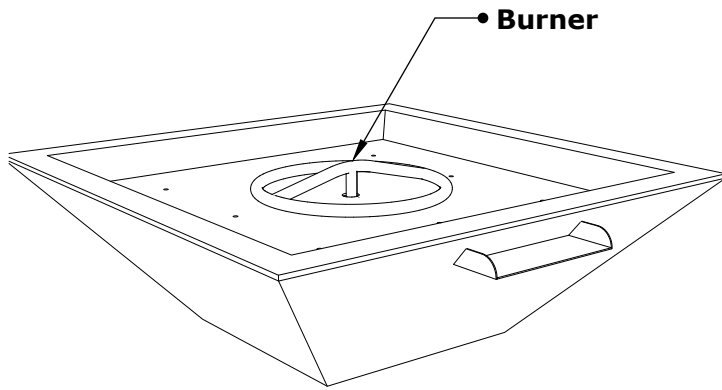

MAYA FIRE WATER BOWL - COPPER

ISOMETRIC VIEW

Drain Holes

TOP VIEW

RIGHT SIDE VIEW

FRONT SIDE VIEW

| SKU | A | B | C | D | E | F | GPM | BTU |
|----------------|-----|-----|-----|-----|----|-----|------|--------|
| OPT-24SCFW | 24" | 8" | 10" | 12" | 2" | 8" | 7-10 | 45,000 |
| OPT-24SCFWE12V | 24" | 8" | 10" | 12" | 2" | 8" | 7-10 | 45,000 |
| OPT-30SCFW | 30" | 10" | 10" | 15" | 3" | 8" | 7-10 | 65,000 |
| OPT-30SCFWE12V | 30" | 10" | 10" | 15" | 3" | 8" | 7-10 | 65,000 |
| OPT-36SCFW | 36" | 10" | 12" | 18" | 2" | 10" | 7-10 | 65,000 |
| OPT-36SCFWE12V | 36" | 10" | 12" | 18" | 2" | 10" | 7-10 | 65,000 |

Bowl Material: Copper
 Pan Material: 304 Stainless Steel
 Burner Material: 304 Stainless Steel

12V ELECTRONIC IGNITION
 ANSI Z21.97-(2017) / CSA 2.41-(2017)

Includes: Bowl, Pan, Burner, Scupper, Whistle Free Hose, NG Orifice OR LP Air Mixer, Black Lava Rock.