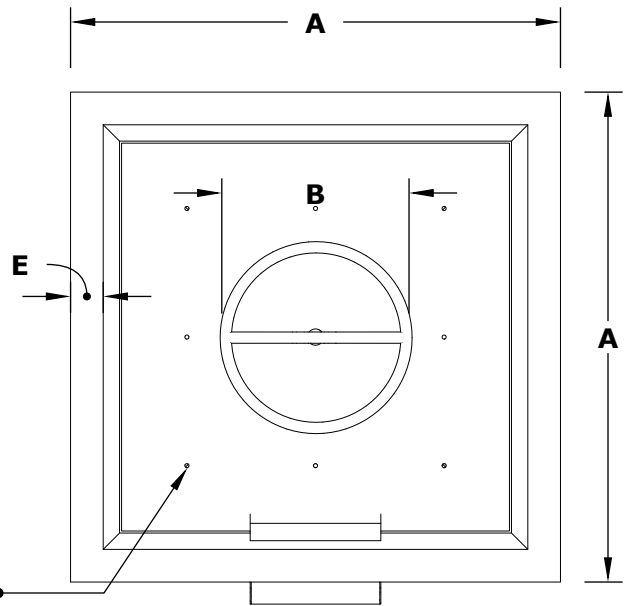

MAYA FIRE WATER BOWL - COPPER

ISOMETRIC VIEW

Drain Holes

TOP VIEW

RIGHT SIDE VIEW

FRONT SIDE VIEW

| SKU | A | B | C | D | E | F | GPM | BTU |
|----------------|-----|-----|-----|-----|----|-----|------|--------|
| OPT-24SCFW | 24" | 8" | 10" | 12" | 2" | 8" | 7-10 | 45,000 |
| OPT-24SCFWE12V | 24" | 8" | 10" | 12" | 2" | 8" | 7-10 | 45,000 |
| OPT-30SCFW | 30" | 10" | 10" | 15" | 3" | 8" | 7-10 | 65,000 |
| OPT-30SCFWE12V | 30" | 10" | 10" | 15" | 3" | 8" | 7-10 | 65,000 |
| OPT-36SCFW | 36" | 10" | 12" | 18" | 2" | 10" | 7-10 | 65,000 |
| OPT-36SCFWE12V | 36" | 10" | 12" | 18" | 2" | 10" | 7-10 | 65,000 |

Bowl Material: Copper
 Pan Material: 304 Stainless Steel
 Burner Material: 304 Stainless Steel

12V ELECTRONIC IGNITION
 ANSI Z21.97-(2017) / CSA 2.41-(2017)

Includes: Bowl, Pan, Burner, Scupper, Whistle Free Hose, NG Orifice OR LP Air Mixer, Black Lava Rock.