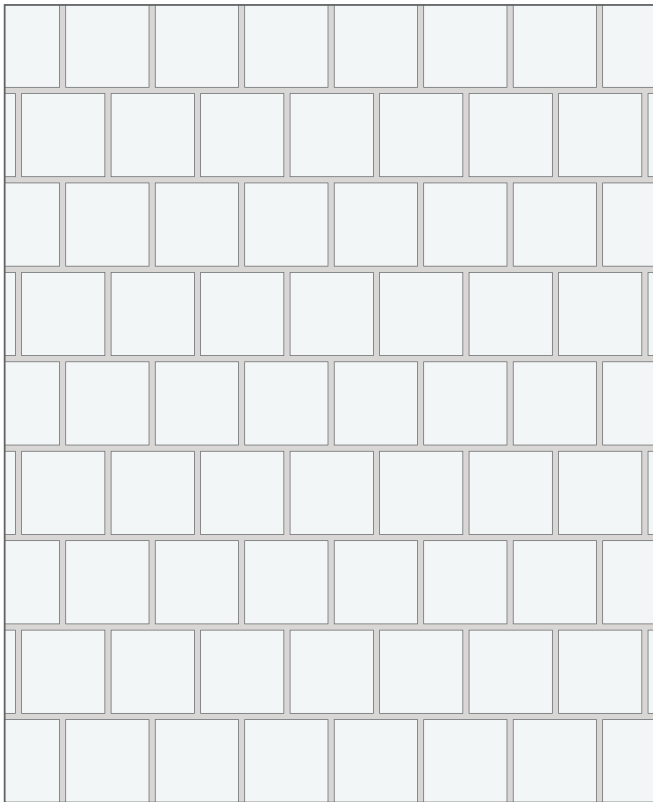

MURRINE
MOSAICS

TIDES

Official Distributor

800-971-1442 | orders@aquablumosaics.com

www.AquaBluMosaics.com

TIDES PATTERNS

TILE SIZE: 3/4" x 3/4" OFFSET

TILE SIZE: 3/4" x 1-5/8" BRICK