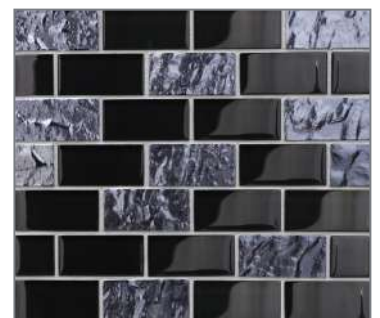

Morning Sky Mixed

Blue Stream Natural

Blue Stream Mixed

Marina Natural

Marina Mixed

Stellar Natural

Stellar Mixed

- 3 Patterns, 8 Colors, 2 Finishes
- Repeating, interlocking sheets

Pastoral Mixed

Morning Sky Natural

Morning Sky Mixed

Blue Stream Natural

Blue Stream Mixed

Marina Natural

Marina Mixed

Stellar Natural

Stellar Mixed

- 3 Patterns, 8 Colors, 2 Finishes
- Repeating, interlocking sheets

Splash

Mist Mixed

Sandbar Mixed

Spruce Mixed

Pastoral Mixed

Morning Sky Mixed

Blue Stream Mixed

Marina Mixed

Stellar Mixed

- 3 Patterns, 8 Colors, 2 Finishes
- Repeating, interlocking sheets

Just like your choices in fashion or friends, your pool design is a reflection of your personality. Reflections glass mosaics use color and texture to tell your design story. These float-glass tiles showcase a palette and style inspired by modern design—the clean, straight lines give you reason to pause and exhale. Choose the Natural finish for an elegant and tranquil look, and the Mixed finish for bolder expression with its blend of textured and smooth glass tiles. Your pool should reflect who you are, so find your reflection...and dive in.