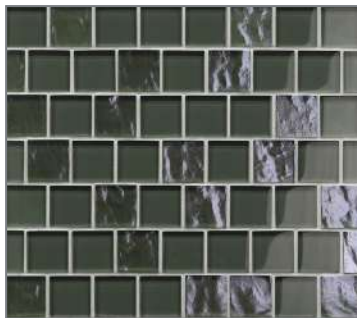

Mist Mixed

Sandbar Natural

Sandbar Mixed

Spruce Natural

Spruce Mixed

Pastoral Natural

Pastoral Mixed

Morning Sky Natural

Morning Sky Mixed

Blue Stream Natural

Blue Stream Mixed

Marina Natural

Marina Mixed

Stellar Natural

Stellar Mixed

- 3 Patterns, 8 Colors, 2 Finishes
- Repeating, interlocking sheets

Stellar Mixed

- 3 Patterns, 8 Colors, 2 Finishes
- Repeating, interlocking sheets

Splash

Mist Mixed

Sandbar Mixed

Spruce Mixed

Pastoral Mixed

Morning Sky Mixed