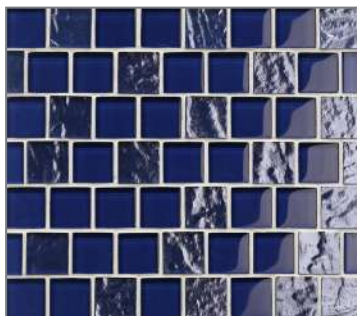

Mist Mixed

Sandbar Natural

Sandbar Mixed

Spruce Natural

Spruce Mixed

Pastoral Natural

Pastoral Mixed

Morning Sky Natural

Morning Sky Mixed

Blue Stream Natural

Blue Stream Mixed

Marina Natural

Marina Mixed

Stellar Natural

Stellar Mixed

- 3 Patterns, 8 Colors, 2 Finishes
- Repeating, interlocking sheets

Stellar Mixed

- 3 Patterns, 8 Colors, 2 Finishes
- Repeating, interlocking sheets

Splash

Mist Mixed

Sandbar Mixed

Spruce Mixed

Pastoral Mixed

Morning Sky Mixed