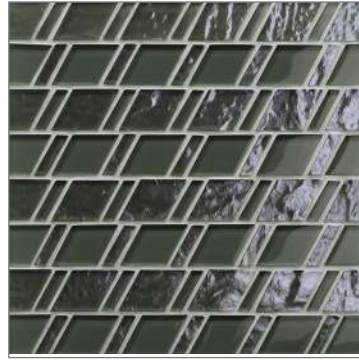

Stellar Mixed

- 3 Patterns, 8 Colors, 2 Finishes
- Repeating, interlocking sheets

Splash

Mist Mixed

Sandbar Mixed

Spruce Mixed

Pastoral Mixed

Morning Sky Mixed

Blue Stream Mixed

Marina Mixed

Stellar Mixed

- 3 Patterns, 8 Colors, 2 Finishes
- Repeating, interlocking sheets

Just like your choices in fashion or friends, your pool design is a reflection of your personality. Reflections glass mosaics use color and texture to tell your design story. These float-glass tiles showcase a palette and style inspired by modern design—the clean, straight lines give you reason to pause and exhale. Choose the Natural finish for an elegant and tranquil look, and the Mixed finish for bolder expression with its blend of textured and smooth glass tiles. Your pool should reflect who you are, so find your reflection...and dive in.