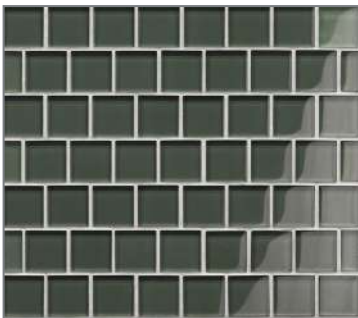

Mist Mixed

Sandbar Natural

Sandbar Mixed

Spruce Natural

Spruce Mixed

Pastoral Natural

Pastoral Mixed

Morning Sky Natural

Morning Sky Mixed

Blue Stream Natural

Blue Stream Mixed

Marina Natural

Marina Mixed

Stellar Natural

Stellar Mixed

- 3 Patterns, 8 Colors, 2 Finishes
- Repeating, interlocking sheets