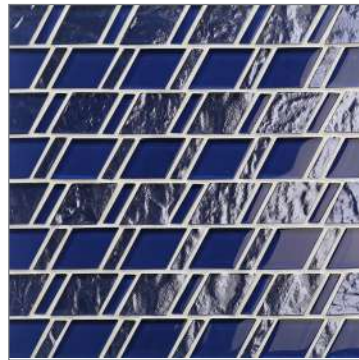

Stellar Mixed

- 3 Patterns, 8 Colors, 2 Finishes
- Repeating, interlocking sheets

Splash

Mist Mixed

Sandbar Mixed

Spruce Mixed

Pastoral Mixed

Morning Sky Mixed

Blue Stream Mixed

Marina Mixed

Stellar Mixed

- 3 Patterns, 8 Colors, 2 Finishes
- Repeating, interlocking sheets

Just like your choices in fashion or friends, your pool design is a reflection of your personality. Reflections glass mosaics use color and texture to tell your design story. These float-glass tiles showcase a palette and style inspired by modern design—the clean, straight lines give you reason to pause and exhale. Choose the Natural finish for an elegant and tranquil look, and the Mixed finish for bolder expression with its blend of textured and smooth glass tiles. Your pool should reflect who you are, so find your reflection...and dive in.