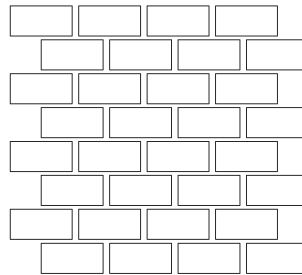

Stellar Mixed

- 3 Patterns, 8 Colors, 2 Finishes
- Repeating, interlocking sheets

Splash

Mist Mixed

Sandbar Mixed

Spruce Mixed

Pastoral Mixed

Morning Sky Mixed

Blue Stream Mixed

Marina Mixed

Stellar Mixed

- 3 Patterns, 8 Colors, 2 Finishes
- Repeating, interlocking sheets

Just like your choices in fashion or friends, your pool design is a reflection of your personality. Reflections glass mosaics use color and texture to tell your design story. These float-glass tiles showcase a palette and style inspired by modern design—the clean, straight lines give you reason to pause and exhale. Choose the Natural finish for an elegant and tranquil look, and the Mixed finish for bolder expression with its blend of textured and smooth glass tiles. Your pool should reflect who you are, so find your reflection...and dive in.

1 ½ x 1 ½ Mosaic

1 ½ x 3 Brick

Splash

Official Distributor

800-971-1442 | orders@aquablumosaics.com

www.AquaBluMosaics.com

Technical Specifications

SIZES	SHEET SIZE	SHEET COVERAGE
1½ x 1½" Mosaic	11.89" x 11.89"	0.98 SQ/FT
1½ x 3" Brick	11.89" x 11.89"	0.98 SQ/FT
Splash	11.14" x 11.89"	0.92 SQ/FT