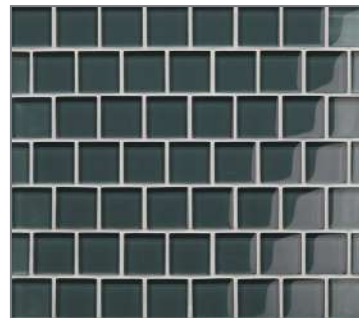

Mist Mixed

Sandbar Natural

Sandbar Mixed

Spruce Natural

Spruce Mixed

Pastoral Natural

Pastoral Mixed

Morning Sky Natural

Morning Sky Mixed

Blue Stream Natural

Blue Stream Mixed

Marina Natural

Marina Mixed

Stellar Natural

Stellar Mixed

- 3 Patterns, 8 Colors, 2 Finishes
- Repeating, interlocking sheets