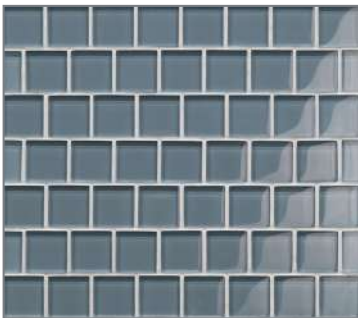

Mist Mixed

Sandbar Natural

Sandbar Mixed

Spruce Natural

Spruce Mixed

Pastoral Natural

Pastoral Mixed

Morning Sky Natural

Morning Sky Mixed

Blue Stream Natural

Blue Stream Mixed

Marina Natural

Marina Mixed

Stellar Natural

Stellar Mixed

- 3 Patterns, 8 Colors, 2 Finishes
- Repeating, interlocking sheets