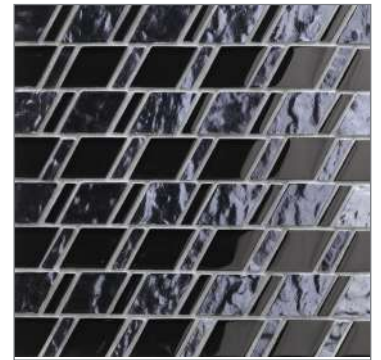

Stellar Mixed

- 3 Patterns, 8 Colors, 2 Finishes
- Repeating, interlocking sheets

Splash

Mist Mixed

Sandbar Mixed

Spruce Mixed

Pastoral Mixed

Morning Sky Mixed

Blue Stream Mixed

Marina Mixed

Stellar Mixed

- 3 Patterns, 8 Colors, 2 Finishes
- Repeating, interlocking sheets

Just like your choices in fashion or friends, your pool design is a reflection of your personality. Reflections glass mosaics use color and texture to tell your design story. These float-glass tiles showcase a palette and style inspired by modern design—the clean, straight lines give you reason to pause and exhale. Choose the Natural finish for an elegant and tranquil look, and the Mixed finish for bolder expression with its blend of textured and smooth glass tiles. Your pool should reflect who you are, so find your reflection...and dive in.