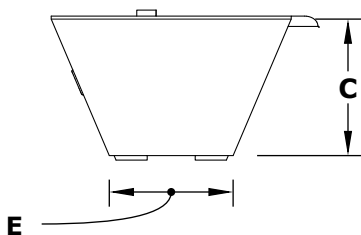

LINEAR MAYA COPPER FIRE & WATER BOWL

ISOMETRIC VIEW

TOP VIEW

RIGHT SIDE VIEW

FRONT SIDE VIEW

SKU	A	B	C	D	E	F	GPM
OPT-4820MCFW	48"	20"	12"	38"	10"	36"	65,000
OPT-4820MCFWE12V	48"	20"	12"	38"	10"	36"	65,000
OPT-6020MCFW	60"	20"	12"	50"	10"	42"	65,000
OPT-6020MCFWE12V	60"	20"	12"	50"	10"	42"	65,000
OPT-7220MCFW	72"	20"	12"	62"	10"	54"	65,000
OPT-7220MCFWE12V	72"	20"	12"	62"	10"	54"	65,000

Fire Bowl Material: Copper
 Pan Material: 304 Stainless Steel
 Burner Material: 304 Stainless Steel
 Standard 2" Depth on all pans
12V ELECTRONIC IGNITION
 ANSI Z21.97-(2017) / CSA 2.41-(2017)

Match Lit Unit Includes: Pan, Burner, Gas Orifice, Gas Hoses, Key Valve, Key,
 12v Ignition Unit Includes: Pan, Burner, Gas Orifice, Gas Hoses, Key Valve, Key, Plug & Play Electronic Valve, Pilot Igniter.