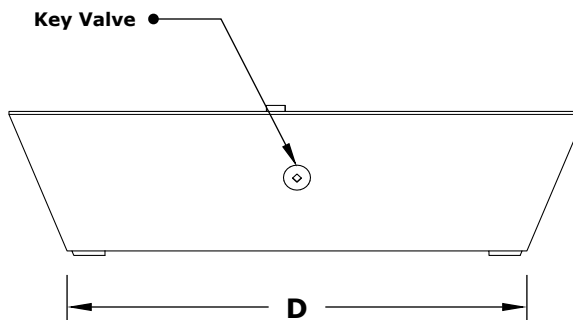

LINEAR MAYA COPPER FIRE & WATER BOWL

ISOMETRIC VIEW

TOP VIEW

RIGHT SIDE VIEW

FRONT SIDE VIEW

SKU	A	B	C	D	E	F	GPM
OPT-4820MCFW	48"	20"	12"	38"	10"	36"	65,000
OPT-4820MCFWE12V	48"	20"	12"	38"	10"	36"	65,000
OPT-6020MCFW	60"	20"	12"	50"	10"	42"	65,000
OPT-6020MCFWE12V	60"	20"	12"	50"	10"	42"	65,000
OPT-7220MCFW	72"	20"	12"	62"	10"	54"	65,000
OPT-7220MCFWE12V	72"	20"	12"	62"	10"	54"	65,000

Fire Bowl Material: Copper
 Pan Material: 304 Stainless Steel
 Burner Material: 304 Stainless Steel
 Standard 2" Depth on all pans
12V ELECTRONIC IGNITION
 ANSI Z21.97-(2017) / CSA 2.41-(2017)

Match Lit Unit Includes: Pan, Burner, Gas Orifice, Gas Hoses, Key Valve, Key,
 12v Ignition Unit Includes: Pan, Burner, Gas Orifice, Gas Hoses, Key Valve, Key, Plug & Play Electronic Valve, Pilot Igniter.