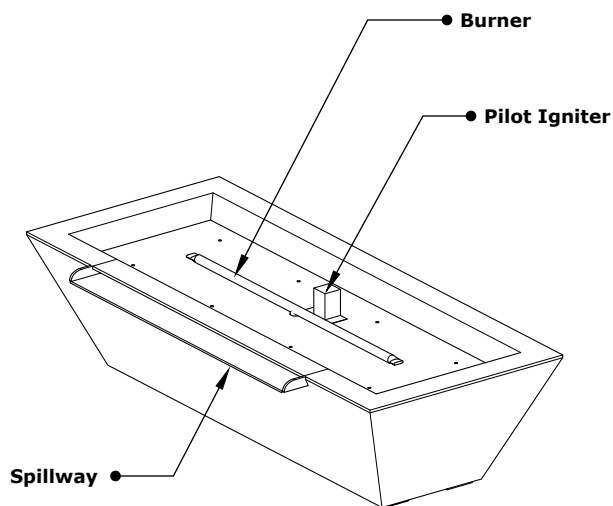

LINEAR MAYA COPPER FIRE & WATER BOWL

ISOMETRIC VIEW

TOP VIEW

RIGHT SIDE VIEW

FRONT SIDE VIEW

SKU	A	B	C	D	E	F	GPM
OPT-4820MCFW	48"	20"	12"	38"	10"	36"	65,000
OPT-4820MCFWE12V	48"	20"	12"	38"	10"	36"	65,000
OPT-6020MCFW	60"	20"	12"	50"	10"	42"	65,000
OPT-6020MCFWE12V	60"	20"	12"	50"	10"	42"	65,000
OPT-7220MCFW	72"	20"	12"	62"	10"	54"	65,000
OPT-7220MCFWE12V	72"	20"	12"	62"	10"	54"	65,000

Fire Bowl Material: Copper
 Pan Material: 304 Stainless Steel
 Burner Material: 304 Stainless Steel
 Standard 2" Depth on all pans
12V ELECTRONIC IGNITION
 ANSI Z21.97-(2017) / CSA 2.41-(2017)

Match Lit Unit Includes: Pan, Burner, Gas Orifice, Gas Hoses, Key Valve, Key,
 12v Ignition Unit Includes: Pan, Burner, Gas Orifice, Gas Hoses, Key Valve, Key, Plug & Play Electronic Valve, Pilot Igniter.