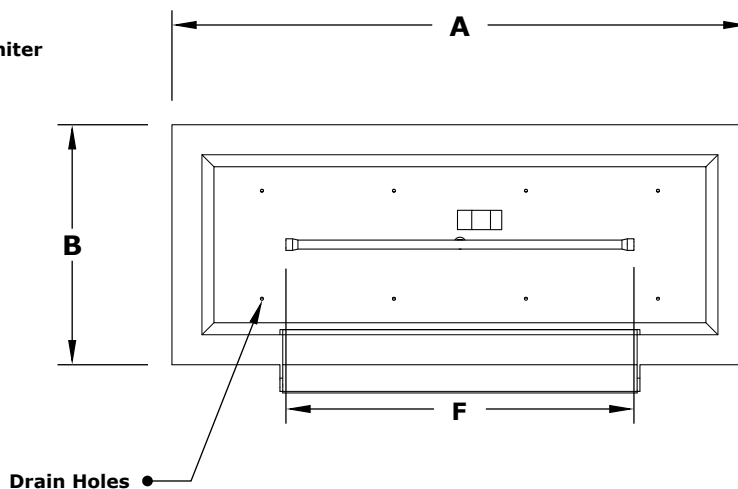

LINEAR MAYA COPPER FIRE & WATER BOWL

ISOMETRIC VIEW

TOP VIEW

RIGHT SIDE VIEW

FRONT SIDE VIEW

SKU	A	B	C	D	E	F	GPM
OPT-4820MCFW	48"	20"	12"	38"	10"	36"	65,000
OPT-4820MCFWE12V	48"	20"	12"	38"	10"	36"	65,000
OPT-6020MCFW	60"	20"	12"	50"	10"	42"	65,000
OPT-6020MCFWE12V	60"	20"	12"	50"	10"	42"	65,000
OPT-7220MCFW	72"	20"	12"	62"	10"	54"	65,000
OPT-7220MCFWE12V	72"	20"	12"	62"	10"	54"	65,000

Fire Bowl Material: Copper
 Pan Material: 304 Stainless Steel
 Burner Material: 304 Stainless Steel
 Standard 2" Depth on all pans
12V ELECTRONIC IGNITION
 ANSI Z21.97-(2017) / CSA 2.41-(2017)

Match Lit Unit Includes: Pan, Burner, Gas Orifice, Gas Hoses, Key Valve, Key,
 12v Ignition Unit Includes: Pan, Burner, Gas Orifice, Gas Hoses, Key Valve, Key, Plug & Play Electronic Valve, Pilot Igniter.