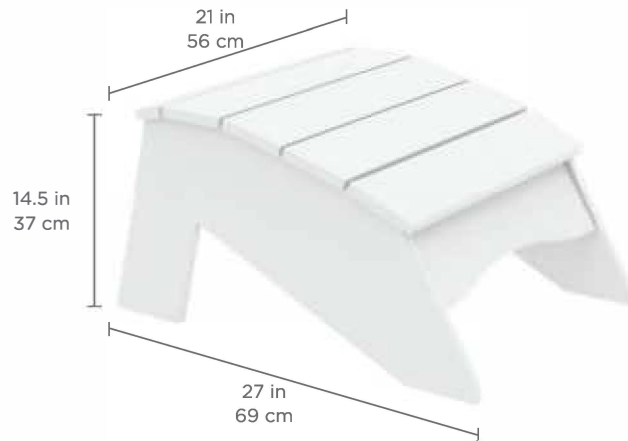

### FEATURES

- Perfect for residential or commercial settings
- Designed for on-deck use
- Crafted from extruded, high density polyethylene
- Withstands outdoor environment without swelling, splintering, fading, or warping
- UV stable, moisture and mildew resistant
- Stainless steel hardware
- No assembly required
- Available in multiple colors

### SPECIFICATIONS

Overall Length: 27 in | 69 cm  
Overall Width: 21 in | 56 cm  
Overall Height: 14.5 in | 37 cm

Weight: 32 lbs | 15 kg