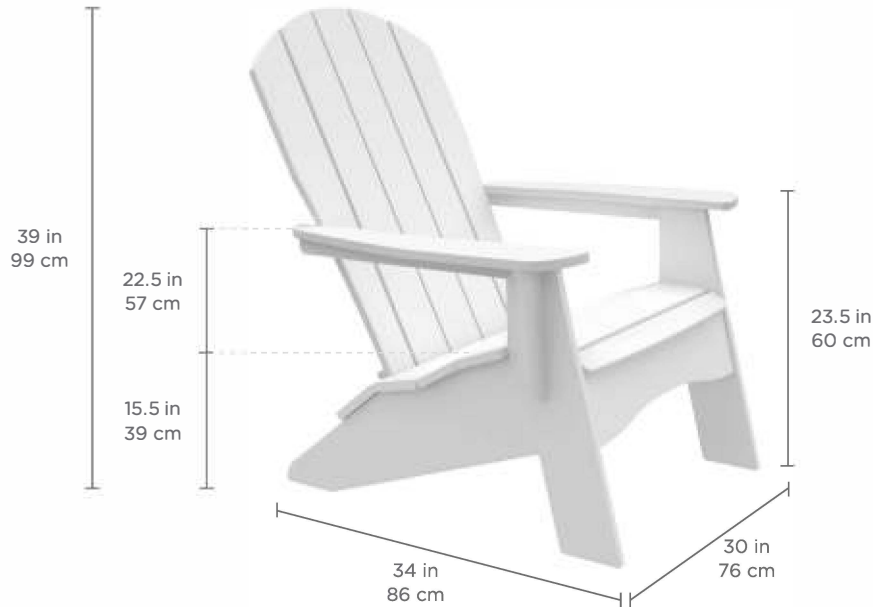

LEGACY

ADIRONDACK

FEATURES

- Perfect for residential or commercial settings
- Designed for on-deck use
- Crafted from extruded, high density polyethylene
- Withstands outdoor environment without swelling, splintering, fading, or warping
- UV stable, moisture and mildew resistant
- Stainless steel hardware
- Minimal assembly required
- Available in multiple colors

SPECIFICATIONS

Overall Width: 30 in | 76 cm
Overall Depth: 34 in | 86 cm
Overall Height: 39 in | 99 cm

Seat Height: 15.5 in | 39 cm
Arm Rest Front Height: 23.5 in | 60 cm
Arm Rest Back Height: 22.5 in | 57 cm
Weight: 52 lbs | 24 kg