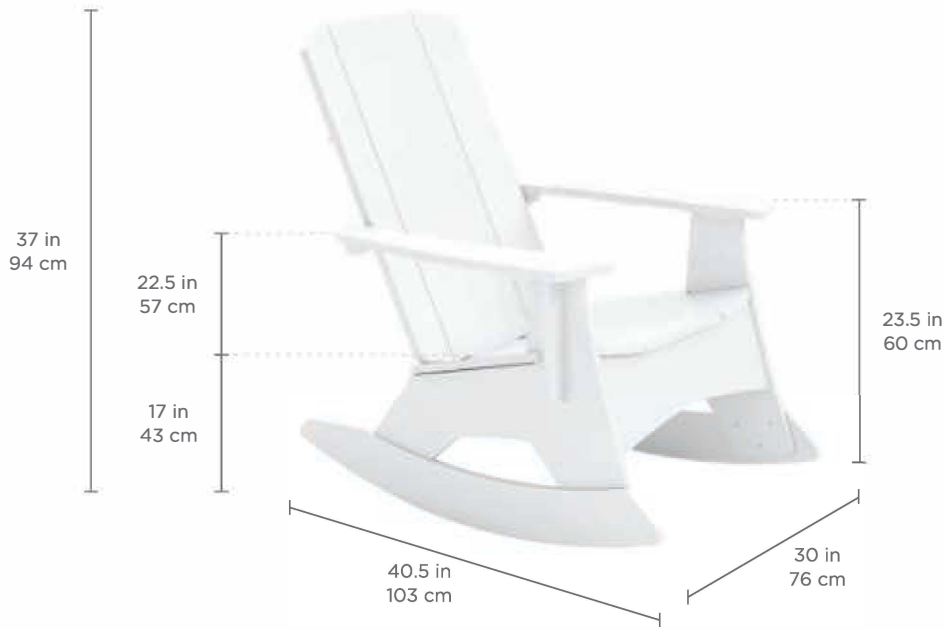

## ADIRONDACK ROCKER

### FEATURES

- Perfect for residential or commercial settings
- Designed for on-deck use
- Crafted from extruded, high density polyethylene
- UV stable, moisture and mildew resistant
- Withstands outdoor environment without swelling, splintering, fading, or warping
- Stainless steel hardware
- Minimal assembly required
- Custom engraving available
- Available in multiple colors

### SPECIFICATIONS

Overall Width: 30 in | 76 cm  
Overall Depth: 40.5 in | 103 cm  
Overall Height: 37 in | 94 cm  
Seat Height: 17 in | 43 cm

Arm Rest Front Height: 23.5 in | 60 cm  
Arm Rest Back Height: 22.5 in | 57 cm  
Weight: 58 lbs | 26 kg