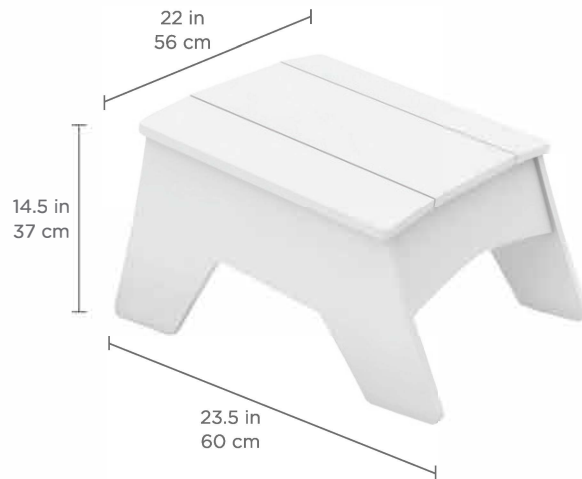

MAINSTAY

ADIRONDACK FIT OTTOMAN

FEATURES

- Perfect for residential or commercial settings
- Designed for on-deck use with the Mainstay Adirondack Fit
- Crafted from extruded, high density polyethylene
- Withstands outdoor environment without swelling, splintering, fading, or warping
- UV stable, moisture and mildew resistant
- Stainless steel hardware
- No assembly required
- Available in multiple colors
- Custom engraving available

SPECIFICATIONS

Overall Length: 23.5 in | 60 cm

Weight: 26 lbs | 12 kg

Overall Width: 22 in | 56 cm

Overall Height: 14.5 in | 37 cm

AQUABLU

Official Distributor

(800) 971

www.aquablumosaics.com

LEDGE