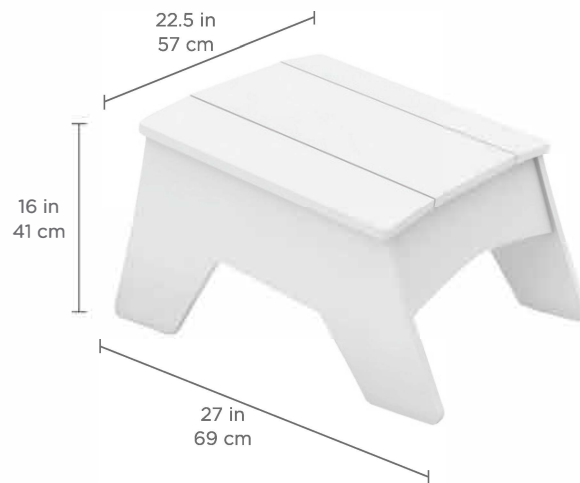

### FEATURES

- Perfect for residential or commercial settings
- Designed for on-deck use with the Mainstay Adirondack Regular
- Crafted from extruded, high density polyethylene
- Withstands outdoor environment without swelling, splintering, fading, or warping
- UV stable, moisture and mildew resistant
- Stainless steel hardware
- No assembly required
- Available in multiple colors
- Custom engraving available

### SPECIFICATIONS

Overall Length: 27 in | 69 cm  
Overall Width: 22.5 in | 57 cm  
Overall Height: 16 in | 41 cm

Weight: 35 lbs | 16 kg

**AQUABLU**

Official Distributor  
(800) 971 1442

[www.aquablumosaics.com](http://www.aquablumosaics.com)

### SPECIFICATIONS

Overall Length: 23.5 in | 60 cm

Weight: 26 lbs | 12 kg

Overall Width: 22 in | 56 cm

Overall Height: 14.5 in | 37 cm

**AQUABLU**

Official Distributor

(800) 971