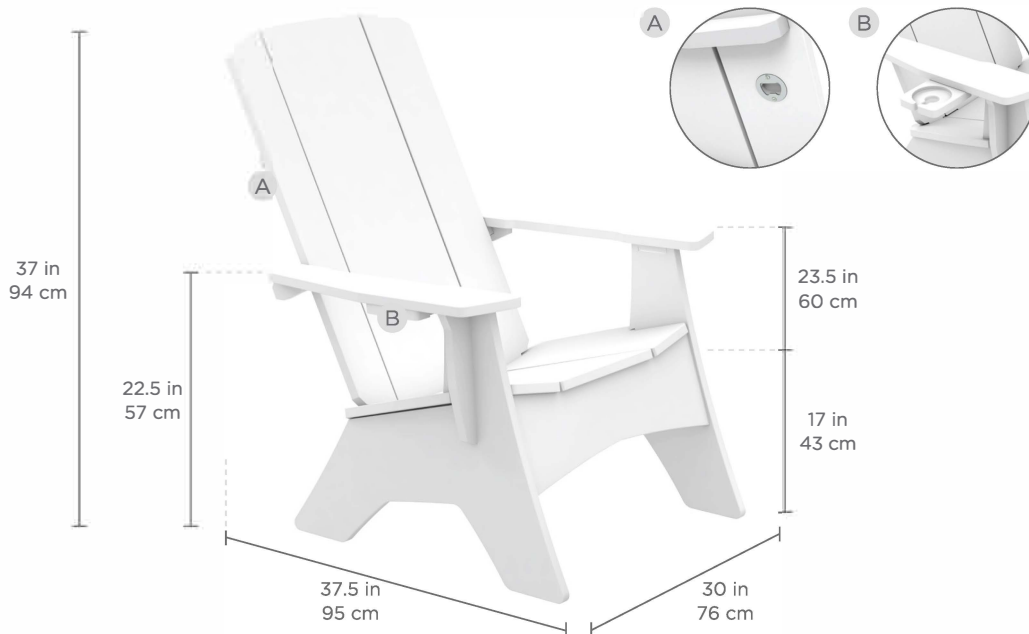

### FEATURES

- Perfect for residential or commercial settings
- Designed for on-deck use
- Crafted from extruded, high density polyethylene
- UV stable, moisture and mildew resistant
- Withstands outdoor environment without swelling, splintering, fading, or warping
- Built-in bottle opener (A)
- Swivel cup and wine glass holder (B)
- Stainless steel hardware
- Minimal assembly required
- Custom engraving available
- Available in multiple colors

### SPECIFICATIONS

Overall Width: 30 in | 76 cm  
Overall Depth: 37.5 in | 95 cm  
Overall Height: 37 in | 94 cm

Seat Height: 17 in | 43 cm  
Arm Rest Front Height: 23.5 in | 60 cm  
Arm Rest Back Height: 22.5 in | 57 cm  
Weight: 55 lbs | 25 kg

### SPECIFICATIONS

Overall Width: 30 in | 76 cm  
Overall Depth: 35 in | 89 cm  
Overall Height: 37 in | 94 cm

Seat Height: 14.5 in | 37 cm  
Arm Rest Front Height: 22 in | 56 cm  
Arm Rest Back Height: 21 in | 53 cm  
Weight: 54 lbs | 24 kg