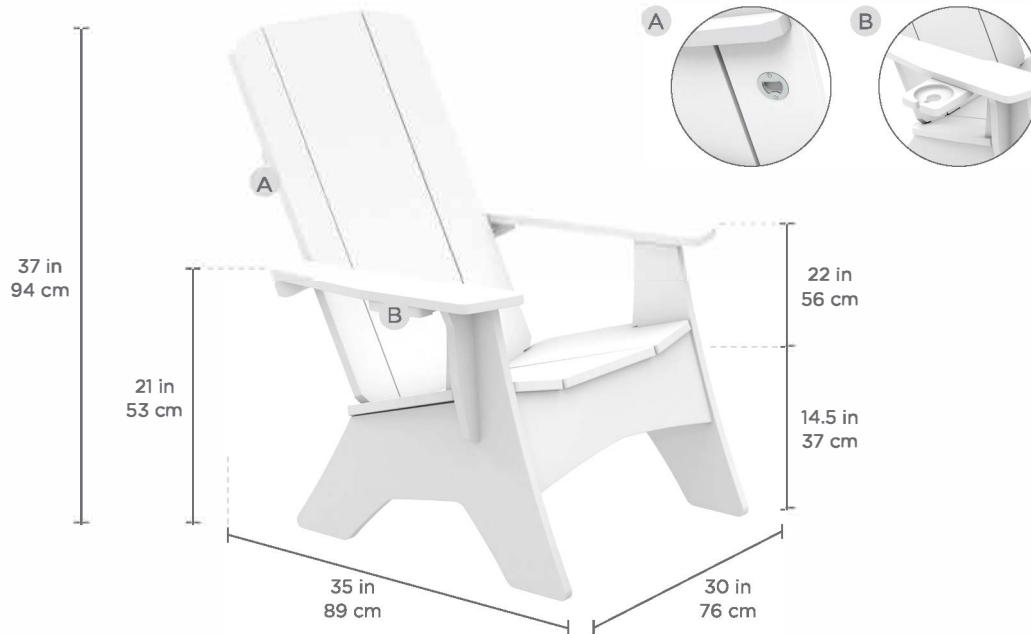

MAINSTAY

ADIRONDACK FIT

FEATURES

- Perfect for residential or commercial settings
- Designed for on-deck use
- Crafted from extruded, high density polyethylene
- UV stable, moisture and mildew resistant
- Withstands outdoor environment without swelling, splintering, fading, or warping
- Built-in bottle opener (A)
- Swivel cup and wine glass holder (B)
- Stainless steel hardware
- Minimal assembly required
- Custom engraving available
- Available in multiple colors

SPECIFICATIONS

Overall Width: 30 in | 76 cm
Overall Depth: 35 in | 89 cm
Overall Height: 37 in | 94 cm

Seat Height: 14.5 in | 37 cm
Arm Rest Front Height: 22 in | 56 cm
Arm Rest Back Height: 21 in | 53 cm
Weight: 54 lbs | 24 kg

AQUABLU

Official Distributor
(800) 971 1442

www.aquablumosaics.com