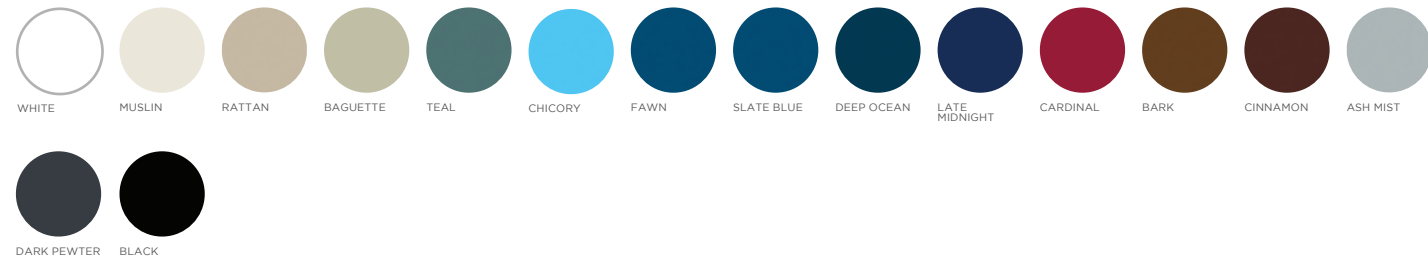

CUSTOMIZATION

Custom engraving and custom embroidery available on select products, see product listing for details.

SMALL BLOCK

ABCDEFGHIJKLMNOPQRSTUVWXYZ
1234567890
abcdefghijklmnopqrstuvwxyz

EXACT SCRIPT*

ABCDEFGHIJKLMNOPQRSTUVWXYZ
1234567890
abcdefghijklmnopqrstuvwxyz

SERIF BLOCK

ABCDEFGHIJKLMNOPQRSTUVWXYZ
1234567890
abcdefghijklmnopqrstuvwxyz

NATURAL CIRCLE

A A A B B B C C C D D D E E E F F F G G G H H H I I I J J J K K K L L L M M M N N N O O O P P P Q Q Q R R R S S S T T T U U U V V V W W W X X X Y Y Y Z Z Z

BOBO

ABCDEFGHIJKLMNOPQRSTUVWXYZ
1234567890
abcdefghijklmnopqrstuvwxyz

SYDNEY*

ABCDEFGHIJKLMNOPQRSTUVWXYZ
1234567890
abcdefghijklmnopqrstuvwxyz

CAROLINE

ABCDEFGHIJKLMNOPQRSTUVWXYZ
1234567890
abcdefghijklmnopqrstuvwxyz

DIAMOND

ABCDEFGHIJKLMNOPQRSTUVWXYZ

*Engraving not available in Exact Script and Sydney. Engraving corner tolerance is .125"

STANDARD EMBROIDERY THREAD COLORS

Please contact your sales representative for adding customization options to your project.

TRADITIONAL UMBRELLA COMPATIBILITY MATRIX

Pairing an Essential, Premier, or Element umbrella with a side table or base that best suits your space is a breeze.

- **TABLE USE:** Indicates the base is suitable for use beneath a table. It is not recommended as a free-standing base option.
- **FREE-STANDING:** Indicates the base is recommended as a free-standing option, but also suitable for use beneath a table if the table provides enough clearance to safely sit above the base on a flat surface. 18" stems should always be used when in this application.
- **1.5"/38MM STEM + ADAPTER:** Indicates the base can accommodate a 1.5"/38mm diameter pole and adapter.
- **2"/50MM STEM:** Indicates the base can accommodate a 2"/50 diameter pole.

NOTE: 18" stems are recommended for free-standing applications. Ledge Lounger will not recommend a free-standing application with a shorter stem. If using your umbrella in a vinyl pool, please notify your sales representative.

	7.5'	9'	11'	13'	6.5'	7.5'	10'	8.5X11"
SIDE TABLES								
SIGNATURE STANDARD SIDE TABLE	○	○	○	○	○	○	○	○
SIGNATURE STANDARD SIDE TABLE w/ in-ground sleeve	●●	●●	●●	●●	●●	●●	●●	●●
SIGNATURE TALL ICE BIN SIDE TABLE	●●	○	○	○	●●	○	○	○
SIGNATURE TALL ICE BIN SIDE TABLE w/ in-ground sleeve	●●	●●	●●	●●	●●	●●	●●	●●
SIGNATURE ICE BASIN	●●	○	○	○	●●	○	○	○
SIGNATURE ICE BASIN w/ in-ground sleeve	●●	●●	●●	●●	●●	●●	●●	●●
AUTOGRAPH UMBRELLA STAND ICE BIN	●●	●●	●●	●●	●●	●●	●●	●●
BASES								
100LB - ALUMINUM	●●●	●●●	●●●	○	●●●	●●	○	○
150LB - ALUMINUM	●●●	●●●	●●●	●●	●●●	●●●	●●	●●
50LB - RESIN COATED CONCRETE	●●	●●	●●	○	●●	●●	○	○
80LB - RESIN COATED CONCRETE	●●	●●	●●	○	●●	●●	○	○
50LB - STEEL PLATE	●	●	●	○	●	●	○	○
75LB - STEEL PLATE	●●	●●	●●	○	●●	●●	○	○
70LB - GALVANIZED STEEL STACK	●●●	●●●	●●	○	●●●	●●	○	○
100LB - GALVANIZED STEEL STACK	●●●	●●●	●●●	○	●●●	●●●	○	○
150LB - GALVANIZED STEEL STACK	●●	●●	●●	●●	●●	●●	●●	●●
185LB - GALVANIZED STEEL STACK	●●	●●	●●	●●	●●	●●	●●	●●