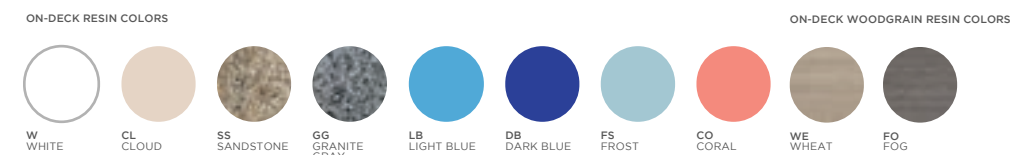

IN-POOL		PRODUCT NAME / SKU	RESIN COLORS	CUSTOMIZATION		WATER DEPTH	COMPATIBLE ACCESSORIES
				EMBROIDERY	ENGRAVING		
	Signature Tall Ice Bin Side Table Lid Only W/ UMBRELLA HOLE LL-SG-ST-22LOHV2-(resin color)				Designed for Signature Tall Ice Bin Side Table.	Signature Tall Ice Bin Side Table	
	W/O UMBRELLA HOLE LL-SG-ST-22LONH-(resin color)						
	Signature Ice Basin Ice Basin Only LL-SG-IB-(resin color) Ice Basin + Lid LL-SG-IB-LNH-(resin color)				Designed for up to 15" of water or on-deck.	Signature Chaise Signature Chaise Deep	
	Signature Coffee Table LL-SG-CT-(resin color)				Designed for up to 10" of water or on-deck.	Signature Sectional Signature Round Sunbed	
	Signature Slide LL-SG-SLD-(resin color)				Designed for land or in-water use up to 12". Children only ages 3+, 70 lbs (32kg) weight limit.	Signature Tall Ice Bin Side Table	
	Signature Round Sunbed LL-SG-SB-6RD-(cushion option)-SET-(resin color)-(fabric grade)-(fabric number)				Designed for up to 12" of water or on-deck.	Signature Chaise Signature Chaise Deep Signature Sectional	
	Signature Sectional Middle LL-SG-S-M-SET-(resin color)-(fabric grade)-(fabric number)				Designed for up to 10" of water or on-deck.	Signature Sectional Ottoman Signature Side Table	
	Signature Sectional Corner LL-SG-S-C-SET-(resin color)-(fabric grade)-(fabric number)				Designed for up to 10" of water or on-deck.	Signature Sectional Ottoman	
	Signature Sectional Ottoman LL-SG-S-O-SET-(resin color)-(fabric grade)-(fabric number)				Designed for up to 10" of water or on-deck.	Signature Sectional	
	Signature Sectional Endcap LL-SG-S-EC-SET-(resin color)				Designed for up to 10" of water or on-deck.	Signature Sectional	
	Affinity Side Table LL-AF-ST-(resin color)				Designed for up to 16" of water or on-deck.	Affinity Square Sunbed Affinity 2-piece Sun Chair Mainstay Adirondack	
	Affinity Square Sunbed w/ Flat Cushion LL-AF-SB-66SQ-FC-SET-(resin color)-(fabric grade)-(fabric number)		✓		Designed for up to 10" of water or on-deck.	Affinity Square Sunbed Affinity 2-piece Sun Chair Mainstay Adirondack	
	Affinity Square Sunbed w/ Backrest Cushion LL-AF-SB-66SQ-BC-SET-(resin color)-(fabric grade)-(fabric number)		✓		Designed for up to 10" of water or on-deck.	Affinity Square Sunbed Affinity Side Table Mainstay Adirondack	
	Affinity 2-piece Sun Chair LL-AF-S-2PSC-SET-(resin color)-(fabric grade)-(fabric number)		✓		Designed for up to 10" of water or on-deck.	Affinity Square Sunbed Affinity Side Table Mainstay Adirondack