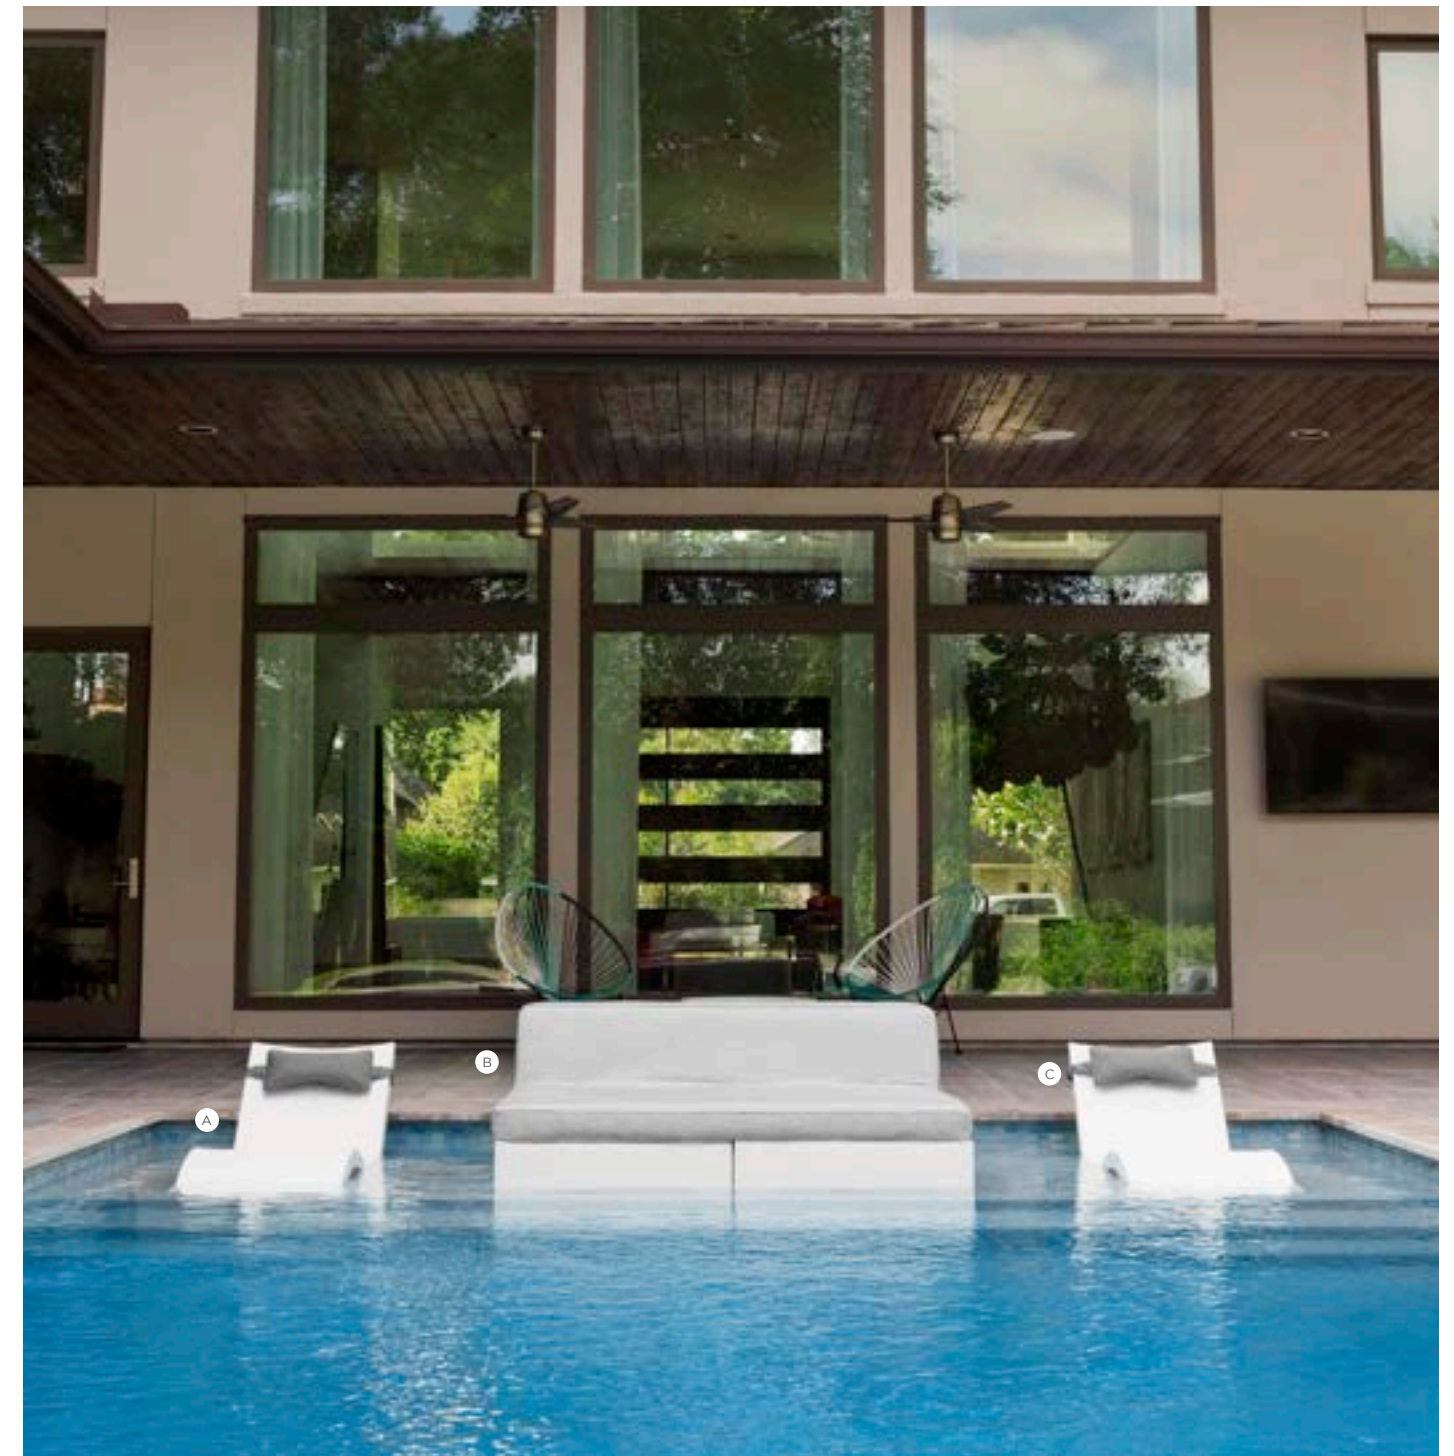

IN-POOL		PRODUCT NAME / SKU	RESIN COLORS	CUSTOMIZATION		WATER DEPTH	COMPATIBLE ACCESSORIES
				EMBROIDERY	ENGRAVING		
	Signature Tall Ice Bin Side Table Lid Only W/ UMBRELLA HOLE LL-SG-ST-22LOHV2-(resin color)				Designed for Signature Tall Ice Bin Side Table.	Signature Tall Ice Bin Side Table	
	W/O UMBRELLA HOLE LL-SG-ST-22LONH-(resin color)						
	Signature Ice Basin Ice Basin Only LL-SG-IB-(resin color) Ice Basin + Lid LL-SG-IB-LNH-(resin color)				Designed for up to 15" of water or on-deck.	Signature Chaise Signature Chaise Deep	
	Signature Coffee Table LL-SG-CT-(resin color)				Designed for up to 10" of water or on-deck.	Signature Sectional Signature Round Sunbed	
	Signature Slide LL-SG-SLD-(resin color)				Designed for land or in-water use up to 12". Children only ages 3+, 70 lbs (32kg) weight limit.	Signature Tall Ice Bin Side Table	
	Signature Round Sunbed LL-SG-SB-6RD-(cushion option)-SET-(resin color)-(fabric grade)-(fabric number)				Designed for up to 12" of water or on-deck.	Signature Chaise Signature Chaise Deep Signature Sectional	
	Signature Sectional Middle LL-SG-S-M-SET-(resin color)-(fabric grade)-(fabric number)				Designed for up to 10" of water or on-deck.	Signature Sectional Ottoman Signature Side Table	
	Signature Sectional Corner LL-SG-S-C-SET-(resin color)-(fabric grade)-(fabric number)				Designed for up to 10" of water or on-deck.	Signature Sectional Ottoman	
	Signature Sectional Ottoman LL-SG-S-O-SET-(resin color)-(fabric grade)-(fabric number)				Designed for up to 10" of water or on-deck.	Signature Sectional	
	Signature Sectional Endcap LL-SG-S-EC-SET-(resin color)				Designed for up to 10" of water or on-deck.	Signature Sectional	
	Affinity Side Table LL-AF-ST-(resin color)				Designed for up to 16" of water or on-deck.	Affinity Square Sunbed Affinity 2-piece Sun Chair Mainstay Adirondack	
	Affinity Square Sunbed w/ Flat Cushion LL-AF-SB-66SQ-FC-SET-(resin color)-(fabric grade)-(fabric number)		✓		Designed for up to 10" of water or on-deck.	Affinity Square Sunbed Affinity 2-piece Sun Chair Mainstay Adirondack	
	Affinity Square Sunbed w/ Backrest Cushion LL-AF-SB-66SQ-BC-SET-(resin color)-(fabric grade)-(fabric number)		✓		Designed for up to 10" of water or on-deck.	Affinity Square Sunbed Affinity Side Table Mainstay Adirondack	
	Affinity 2-piece Sun Chair LL-AF-S-2PSC-SET-(resin color)-(fabric grade)-(fabric number)		✓		Designed for up to 10" of water or on-deck.	Affinity Square Sunbed Affinity Side Table Mainstay Adirondack	

A) SIGNATURE CHAISE - WHITE B) AFFINITY 2-PIECE SUN CHAIR - WHITE C) SIGNATURE CHAISE HEADREST PILLOW - CHARCOAL | PHOTO: HOUSTON, TX