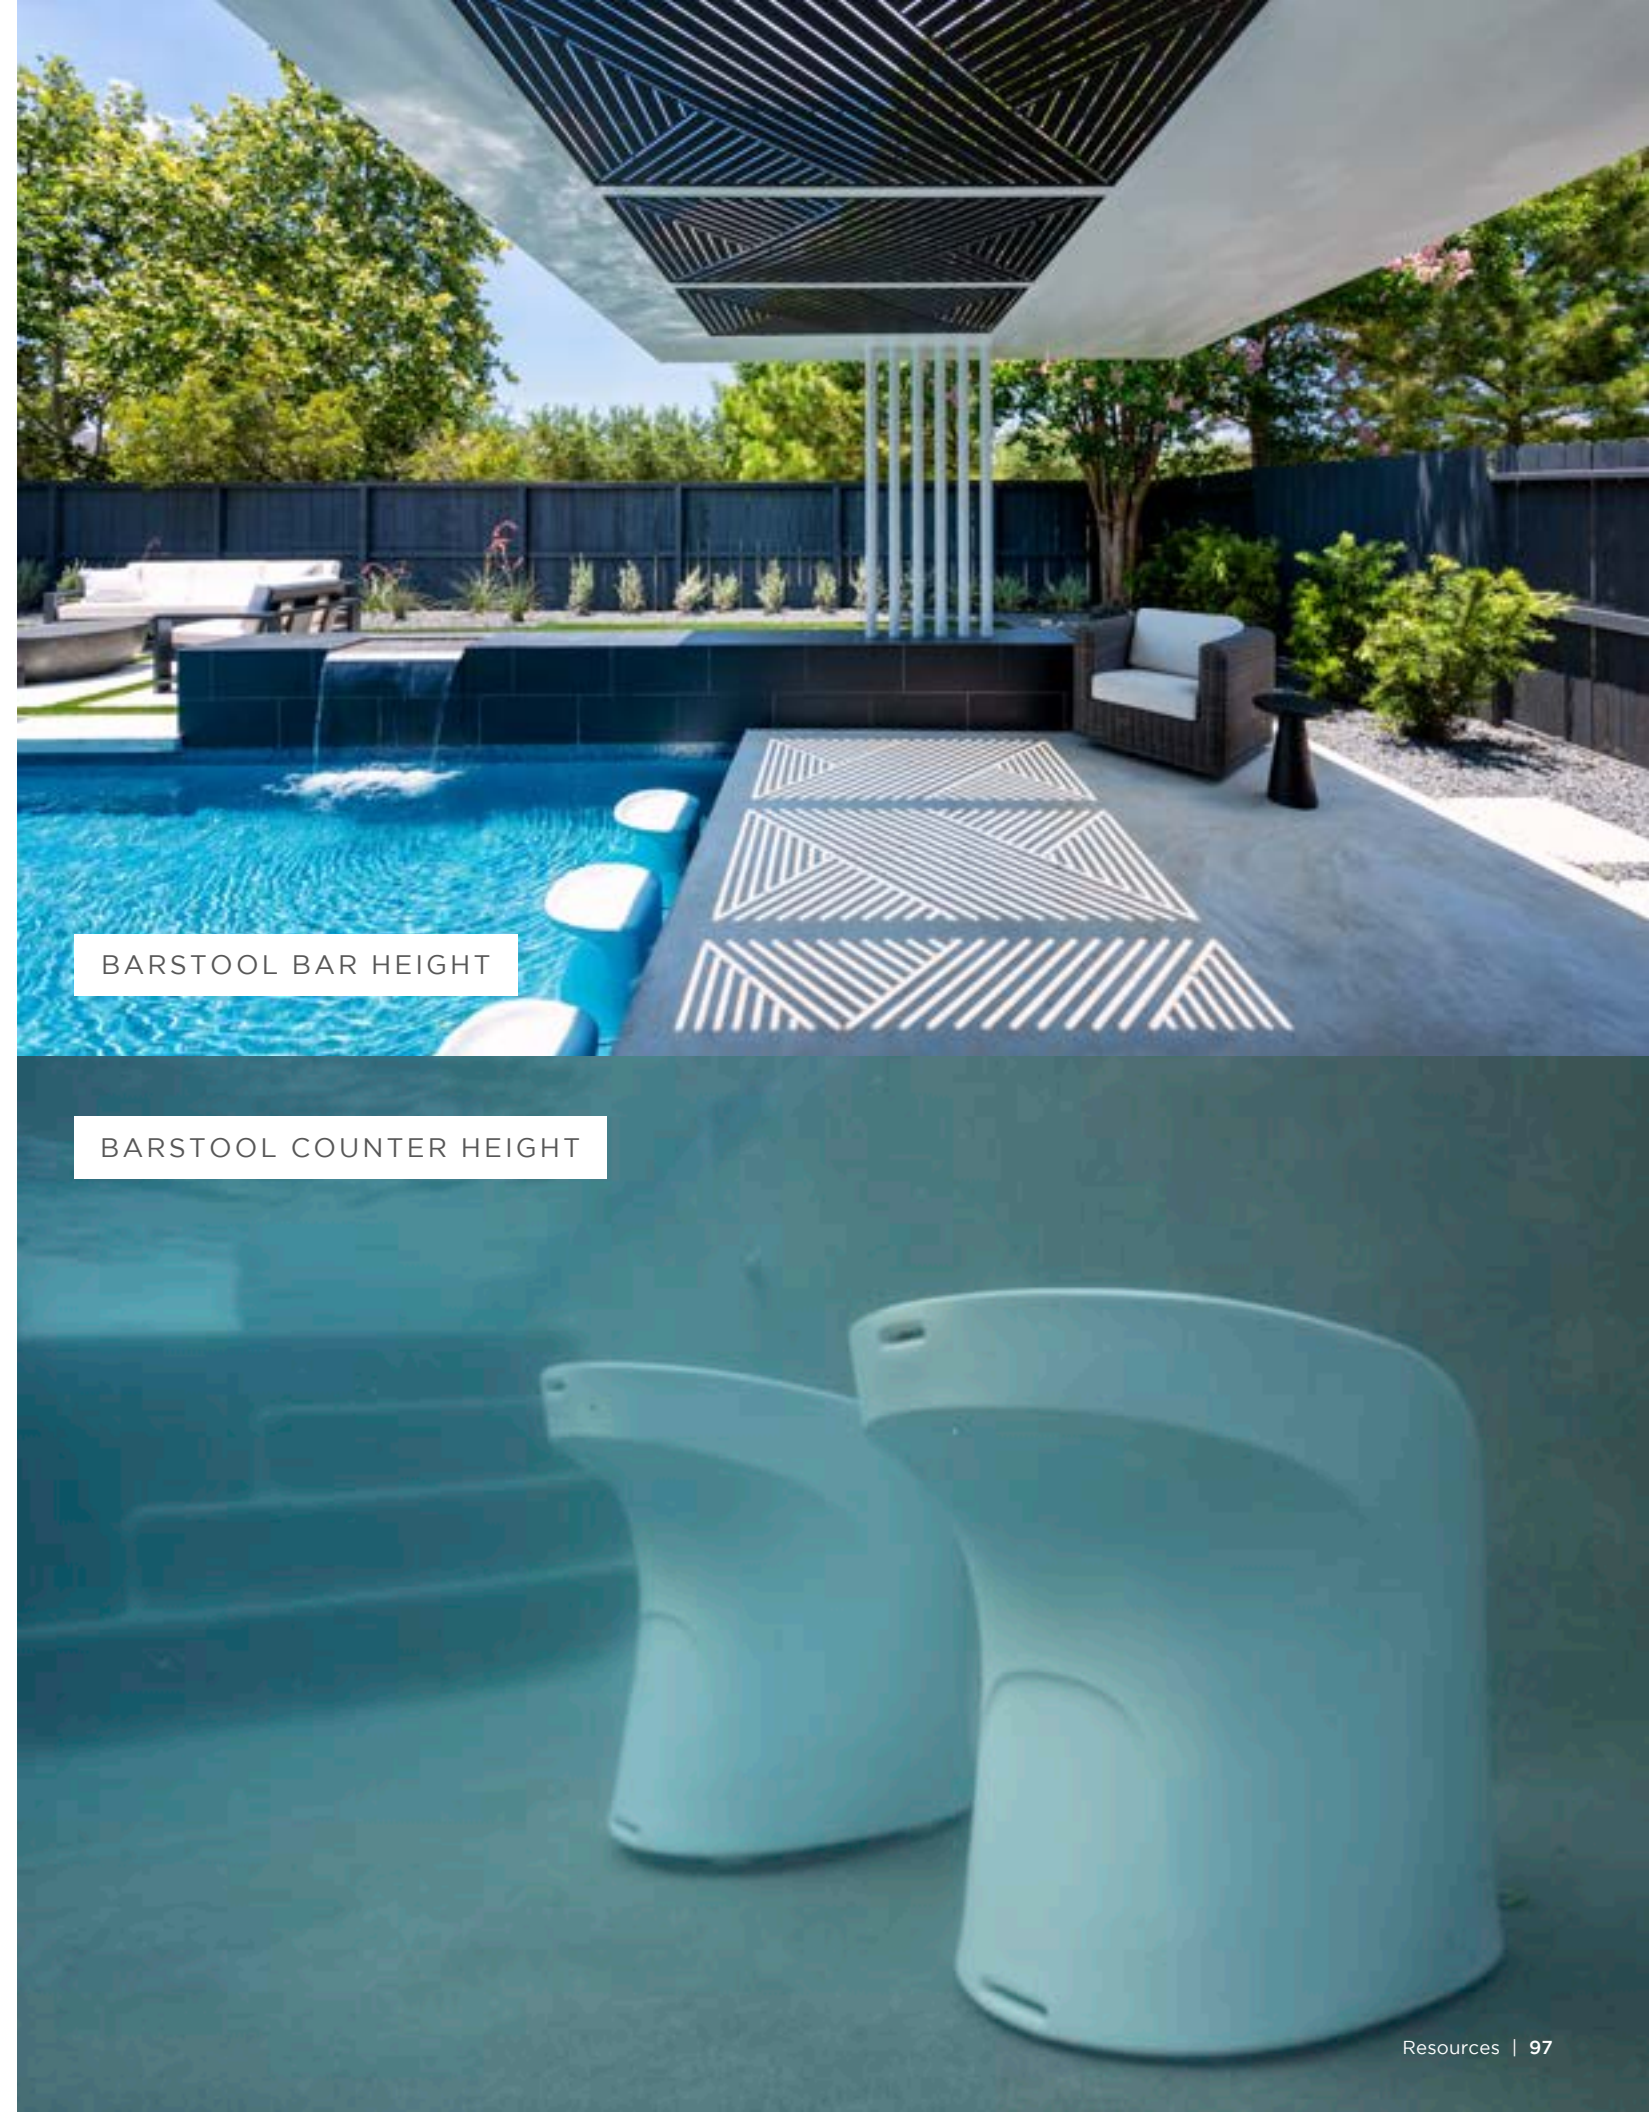

SIGNATURE CHAISE

AUTOGRAPH CHAISE

BARSTOOL COMPARISON

While differing in height, both of our Signature Barstools allow you to raise the bar on outdoor entertainment.

BARSTOOL BAR HEIGHT

BARSTOOL COUNTER HEIGHT

SUMMARY	Toss it in and let the self-sinking technology take care of the rest.	
DIMENSIONS	18" W x 18.5" L x 33" H	18" W x 18.5" L x 21.5" H
SEAT HEIGHT	29.5" / 2.5 feet	18" / 1.5 feet
WEIGHT	Without weighted feet: 17 lbs With weighted feet: 29 lbs	Without weighted feet: 12 lbs With weighted feet: 23 lbs
PLACEMENT	In-pool On-deck	In-pool On-ledge On-deck
IDEAL WATER DEPTH <small>Determined by measuring the distance from the base of your pool to the surface of the water.</small>	36-52" / 3-4.5 feet	24-40" / 2-3.5 feet
COLOR OPTIONS		
FEATURES	<ul style="list-style-type: none"> • Adjustable feet • Lower back support • Easily movable • No assembly required 	
BEST FOR	Commercial and Residential	
UV20 <small>Rated to withstand up to 20,000 hours of direct sunlight without fading, for 10+ years of fade resistance.</small>	✓	

BARSTOOL BAR HEIGHT

BARSTOOL COUNTER HEIGHT

CORNHOLE COMPARISON

There are two cornhole designs to choose from, so your clients can play the game their way. Choose between a heavier version that's ideal for leaving in one place, or our lighter version for easier repositioning.