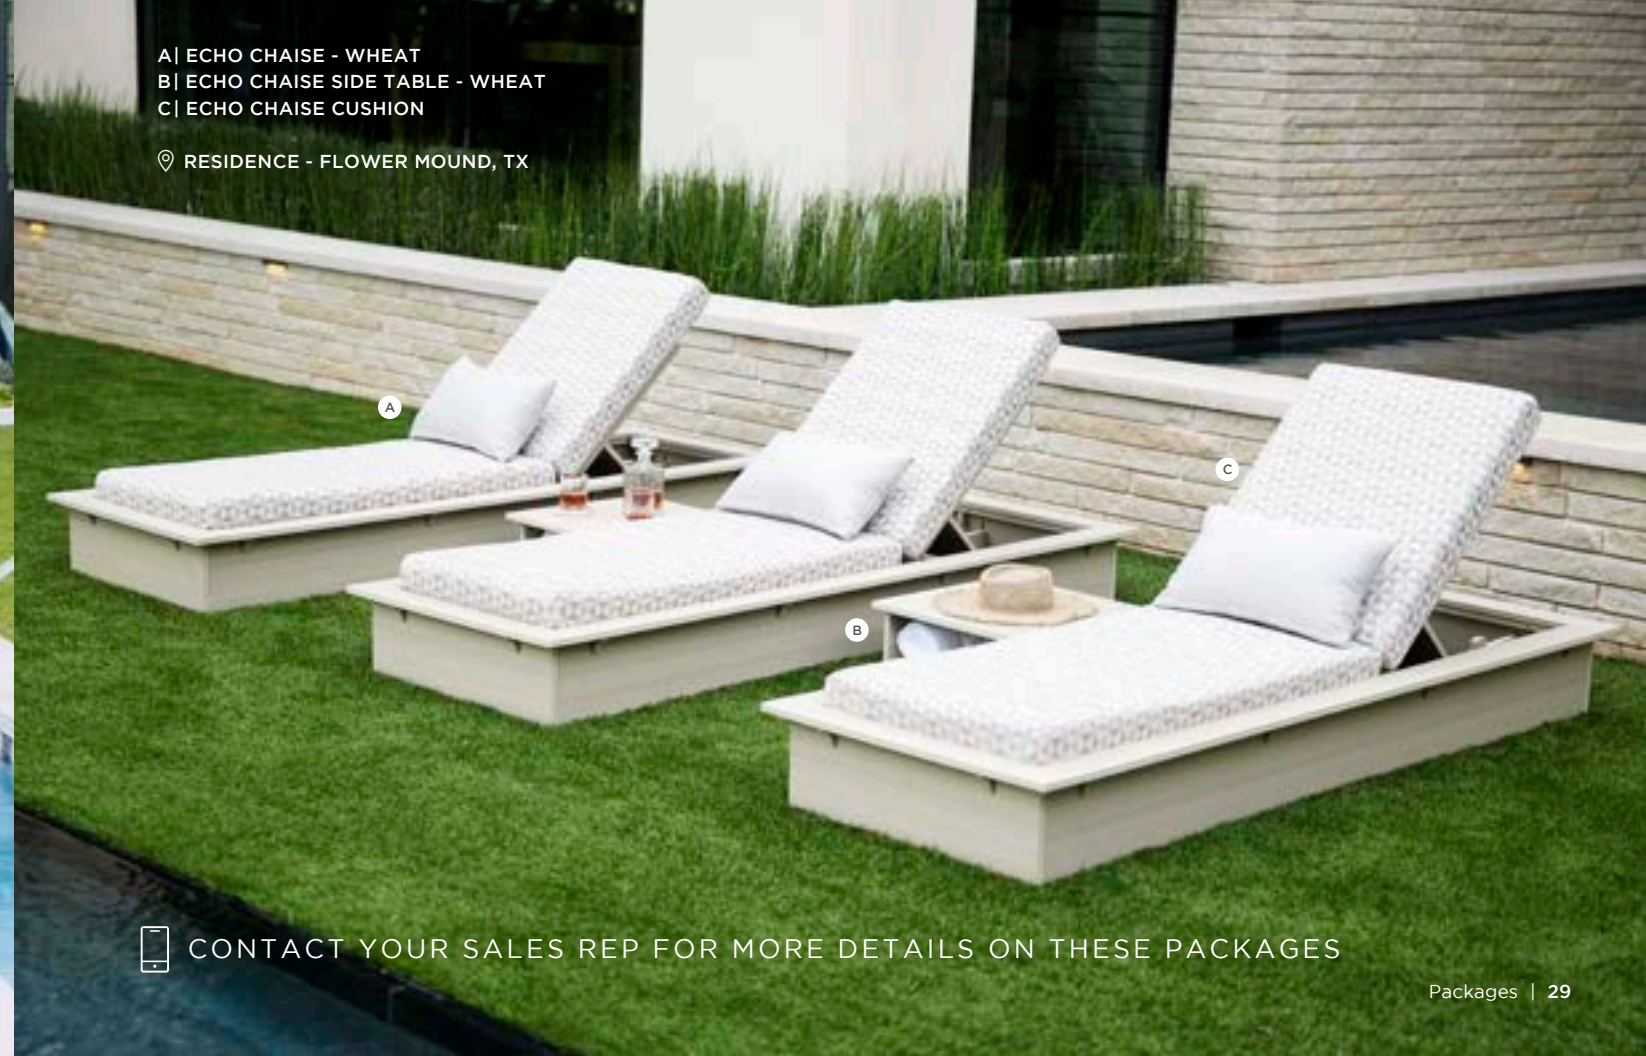

A | ECHO CHAISE - WHEAT
B | ECHO CHAISE SIDE TABLE - WHEAT
C | ECHO CHAISE CUSHION

📍 RESIDENCE - FLOWER MOUND, TX