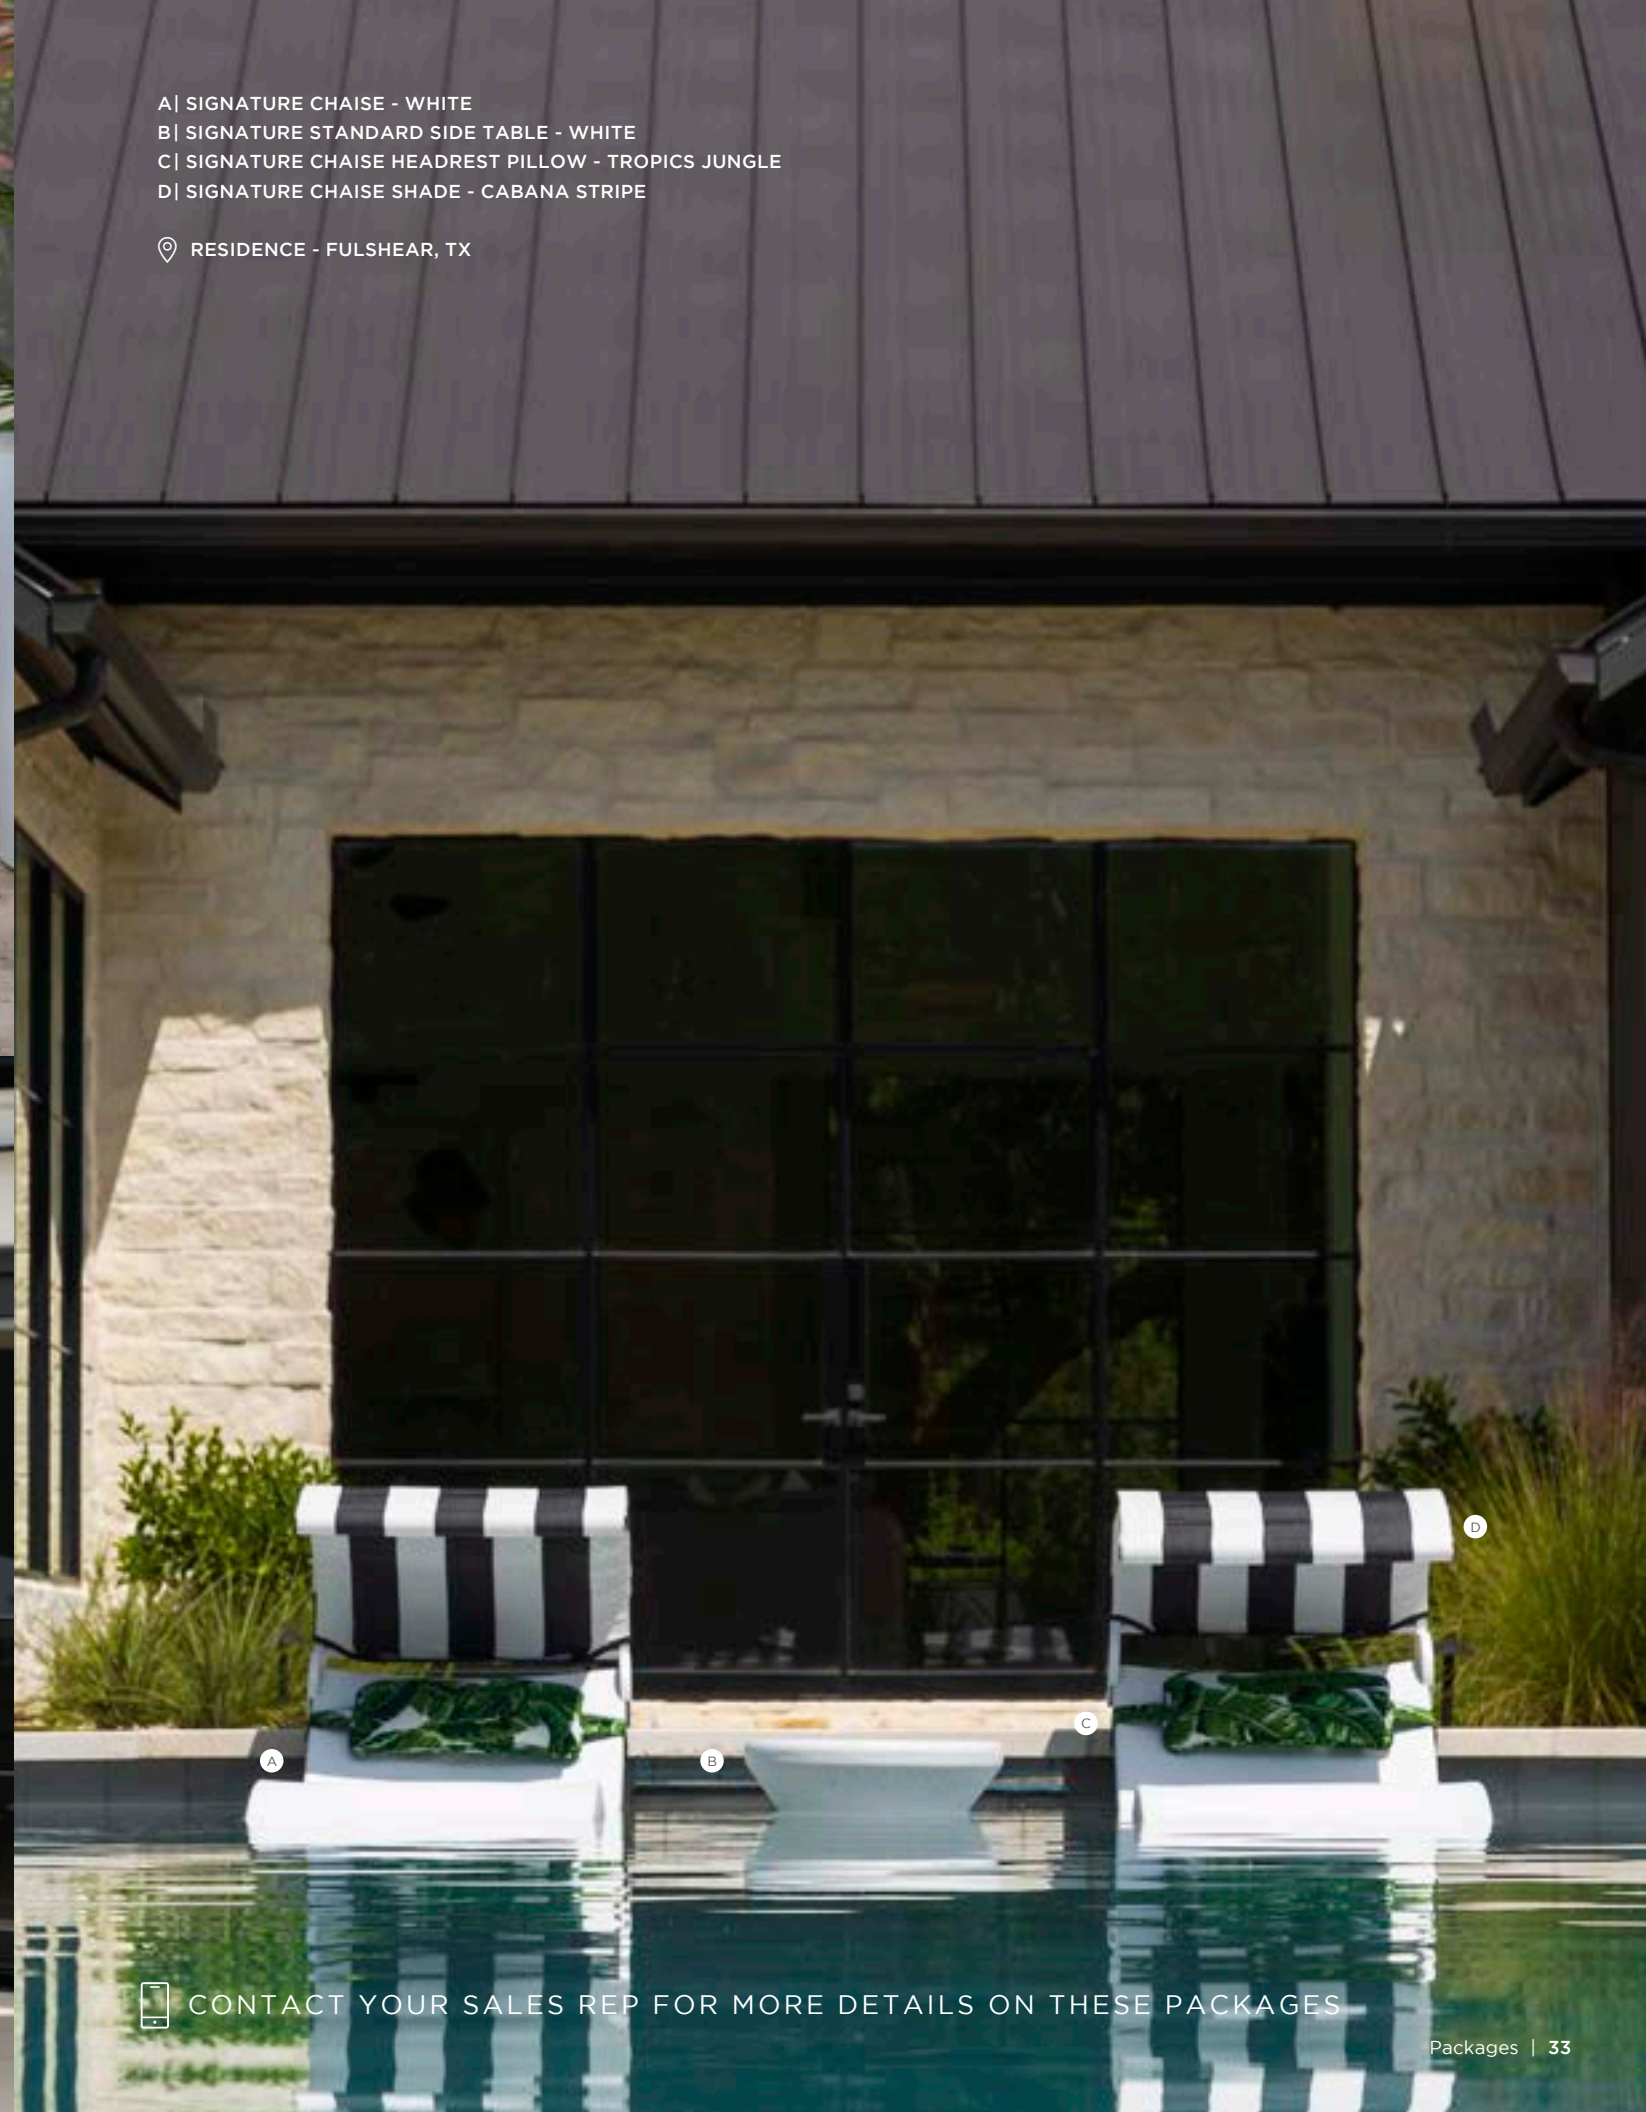

A | SIGNATURE CHAISE - WHITE
B | SIGNATURE STANDARD SIDE TABLE - WHITE
C | SIGNATURE CHAISE HEADREST PILLOW - TROPICS JUNGLE
D | SIGNATURE CHAISE SHADE - CABANA STRIPE

CONTACT YOUR SALES REP FOR MORE DETAILS ON THESE PACKAGES