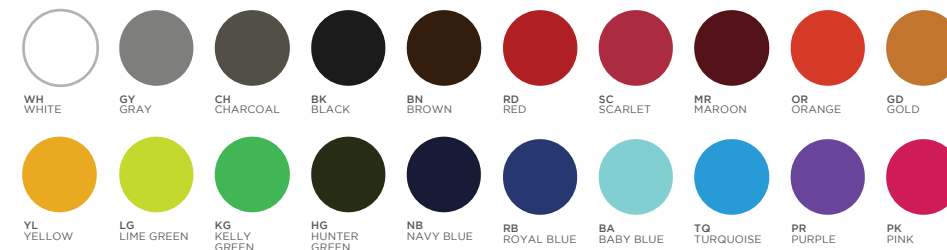

PLS
PEARLY SWIRLS

SHB
SHIBORI BLUE

CMB
CANVAS MINERAL BLUE

BDI
BLEND INDIGO

NAK
NAUTICAL KNOTS

MWS
MERRYWEATHER
SUNRISE

JTY
JETTY

BFP
BIG FLOWER POPPY

TABLE, NET, AND PADDLE HANDLE ACCENT RESIN COLORS

PING PONG PADDLE COLORS

A1 PING PONG TABLE - WHITE W/ SAGE GREEN NET | PHOTO: PRIVATE RESIDENCE

CORNHOLE TOSS BEAN BAG COLORS

IN-POOL CHAISE COMPARISON

Compare our best-in-class in-pool Chaises and find the one that suits your project.