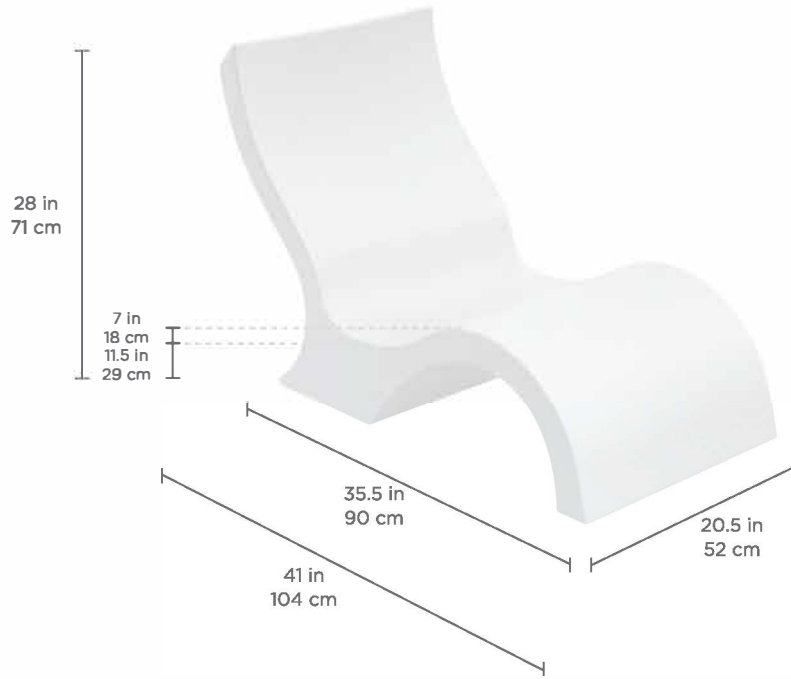

SIGNATURE

LOWBACK CHAIR

FEATURES

- Designed for up to 9 inches of water or on-deck
- Perfect for residential or commercial settings
- Built to withstand sun, weather, and chemicals of any pool or outdoor environment
- Compatible with all pool types, including vinyl
- Crafted from a high-quality, UV20 rated resin, color stabilized for up to 20,000 hours of direct sunlight
- Easy set up via threaded plug system
- No assembly required
- Available in multiple colors

SPECIFICATIONS

Overall Length: 41 in | 104 cm
Overall Width: 20.5 in | 52 cm
Overall Height: 28 in | 71 cm
Footprint Length: 35.5 in | 90 cm

Seat Height: 7 in | 18 cm
Knee Height: 11.5 in | 29 cm
Water Depth: Designed for up to 9 in | 23 cm of water
Weight Empty: 25 lbs | 11 kg
Weight Full: 125 lbs | 57 kg

Official Distributor
800-971-1442 |
info@aquablumosaics.com
www.AquaBluMosaics.com

SIGNATURE

LOWBACK CHAIR

WATER DEPTH

- For water depths of more than 9 in | 22 cm, we recommend a Signature Lowback Chair Riser
- Product may drift, float, or bob in the drift zone
- To learn more about water depth, visit ledgeloungers.com/faqs

LAYOUT SUGGESTIONS

- Minimum tanning ledge length is the same regardless of water depth
- 0 in | 0 cm to 9 in | 22 cm ledge depth requires a minimum ledge length of 34 in | 86 cm