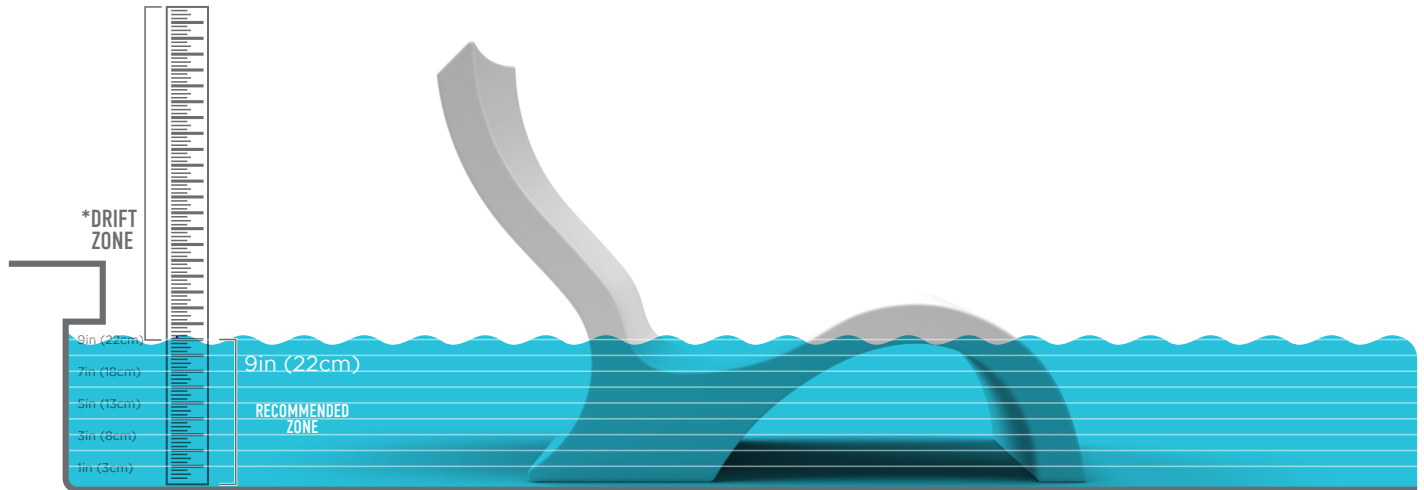

SIGNATURE

LOWBACK CHAIR

FEATURES

- Designed for up to 9 inches of water or on-deck
- Perfect for residential or commercial settings
- Built to withstand sun, weather, and chemicals of any pool or outdoor environment
- Compatible with all pool types, including vinyl
- Crafted from a high-quality, UV20 rated resin, color stabilized for up to 20,000 hours of direct sunlight
- Easy set up via threaded plug system
- No assembly required
- Available in multiple colors

SPECIFICATIONS

Overall Length: 41 in | 104 cm
Overall Width: 20.5 in | 52 cm
Overall Height: 28 in | 71 cm
Footprint Length: 35.5 in | 90 cm

Seat Height: 7 in | 18 cm
Knee Height: 11.5 in | 29 cm
Water Depth: Designed for up to 9 in | 23 cm of water
Weight Empty: 25 lbs | 11 kg
Weight Full: 125 lbs | 57 kg

Official Distributor
800-971-1442 |
info@aquablumosaics.com
www.AquaBluMosaics.com

SIGNATURE

LOWBACK CHAIR

WATER DEPTH

- For water depths of more than 9 in | 22 cm, we recommend a Signature Lowback Chair Riser
- Product may drift, float, or bob in the drift zone
- To learn more about water depth, visit ledgeloungers.com/faqs

LAYOUT SUGGESTIONS

- Minimum tanning ledge length is the same regardless of water depth
- 0 in | 0 cm to 9 in | 22 cm ledge depth requires a minimum ledge length of 34 in | 86 cm