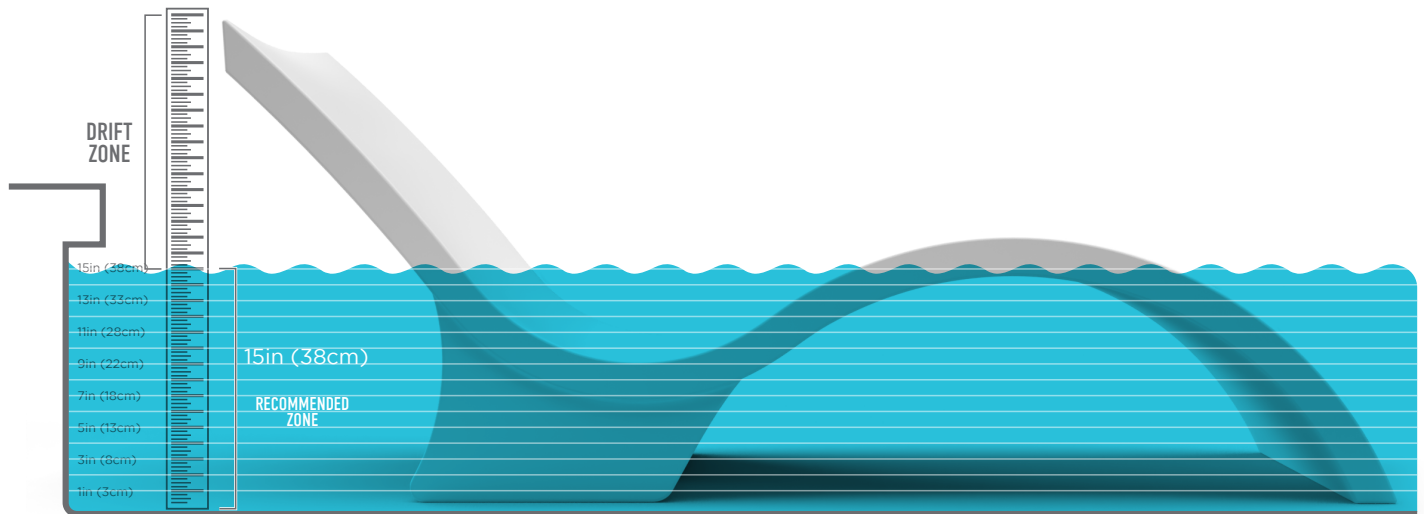

SIGNATURE

CHAISE DEEP

FEATURES

- Designed for up to 15 inches of water or on-deck
- Perfect for residential or commercial settings
- Built to withstand sun, weather, and chemicals of any pool or outdoor environment
- Compatible with all pool types, including vinyl
- Crafted from a high-quality, UV20 rated resin, color stabilized for up to 20,000 hours of direct sunlight
- Easy set up via threaded plug system
- No assembly required
- Available in multiple colors

SPECIFICATIONS

Overall Length: 74 in | 188 cm
Overall Width: 23 in | 59 cm
Overall Height: 31 in | 79 cm
Footprint Length: 63.5 in | 161 cm

Seat Height: 10 in | 25 cm
Knee Height: 16.5 in | 37 cm
Water Depth: Designed for up to 15 in | 38 cm of water
Weight Empty: 60 lbs | 27 kg
Weight Full: 270 lbs | 123 kg

Official Distributor
800-971-1442 |
info@aquablumosaics.com
www.AquaBluMosaics.com

SIGNATURE

CHAISE DEEP

WATER DEPTH

- For water depths of more than 15 in | 38 cm, we recommend using a Signature Chaise Deep Riser
- Product may drift, float, or bob in the drift zone
- To learn more about water depth, visit ledgeloungers.com/faqs

LAYOUT SUGGESTIONS

- Minimum tanning ledge length is dependent on water depth
- 11 in | 28 cm ledge depth requires a minimum ledge length of 63 in | 160 cm
- 13 in | 33 cm ledge depth requires a minimum ledge length of 64 in | 163 cm
- 14 in | 36 cm ledge depth requires a minimum ledge length of 66 in | 168 cm