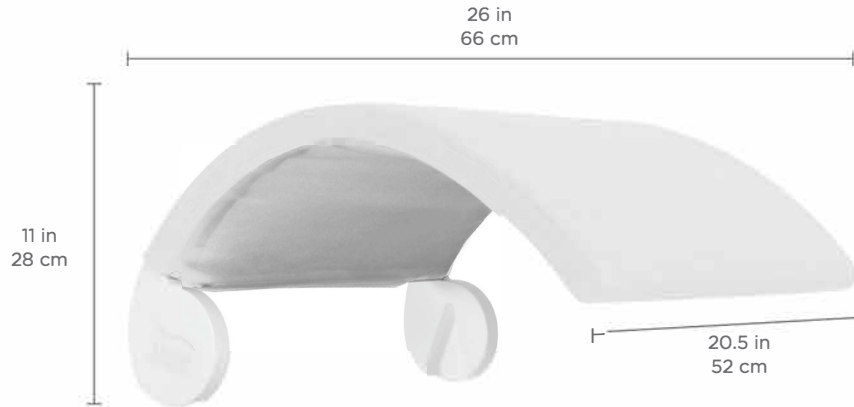

SIGNATURE

CHAIR SHADE

FEATURES

- Perfect for residential or commercial settings
- Designed for use with the Signature Chair
- Crafted of high-quality, marine-grade outdoor fabrics
- Easy slide on, slide off installation via interior grooves
- Frame available in multiple colors
- Custom fabric available
- Custom embroidery available

SPECIFICATIONS

Overall Length: 26 in | 66 cm
Overall Width: 20.5 in | 52 cm
Overall Height: 11 in | 28 cm

Weight: 7 lbs | 3 kg

Official Distributor
800-971-1442 |
info@aquablumosaics.com
www.AquaBluMosaics.com