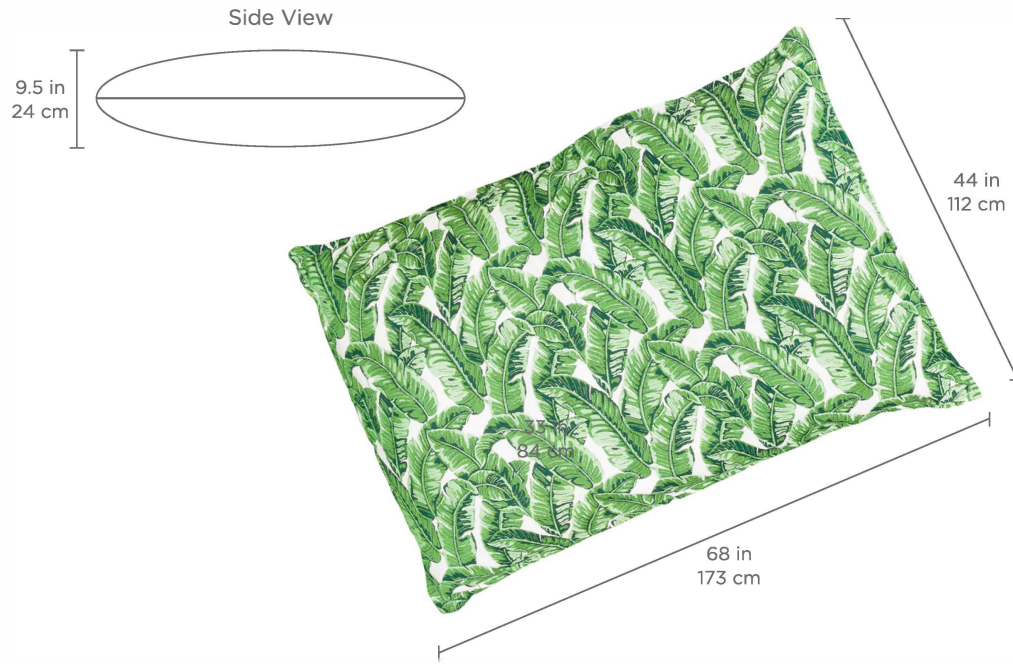

## FEATURES

- Designed for in-water or on-deck use
- Open-cell foam beads and high-quality fabric dries quickly and cleans easily
- Machine washable removable covers
- Versatile use for the pool, lake, beach, balcony, patio, lawn, or anywhere you decide to relax
- Covers are interchangeable via easy zipper removal

## SPECIFICATIONS

Length: 68 in | 173 cm  
Width: 44 in | 112 cm  
Height: 9.5 in | 24 cm

Weight: 11 lbs | 5 kg

Official Distributor  
800-971-1442 |  
info@aquablumosaics.com  
www.AquaBluMosaics.com