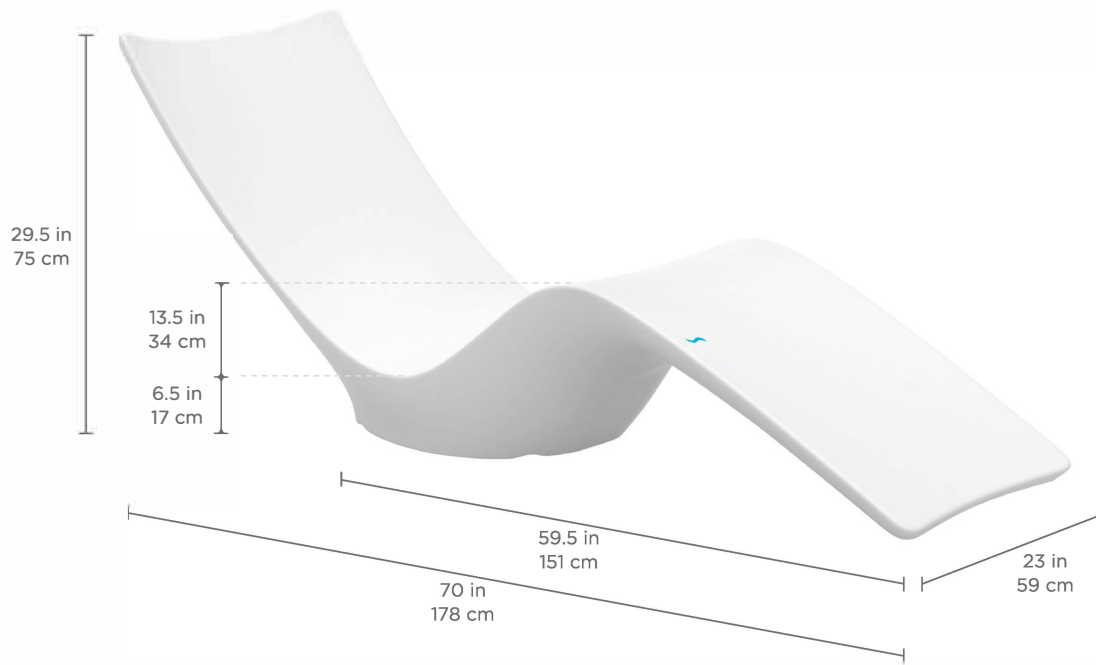

## CHAISE

---

## FEATURES

- Designed for up to 12 in | 30 cm of water or on-deck
- Perfect for residential or commercial settings
- Built to withstand sun, weather, and chemicals of any pool or outdoor environment
- Compatible with all pool types, including vinyl
- Crafted of a high-quality, UV16 rated resin, color stabilized for up to 16,000 hours of direct sunlight
- Easy set up via threaded plug system
- Rear handle for easy mobility and headrest attachment
- No assembly required
- Available in multiple colors

## SPECIFICATIONS

Overall Length: 70 in | 178 cm  
Overall Width: 23 in | 59 cm  
Overall Height: 29.5 in | 75 cm  
Footprint Length: 59.5 in | 151 cm

Seat Height: 6.5 in | 17 cm  
Knee Height: 13.5 in | 34 cm  
Water Depth: Designed for up to 12 in | 30 cm of water  
Weight Empty: 34 lbs | 16 kg  
Weight Full: 251 lbs | 114 kg

### WATER DEPTH

- Designed for water depths of up to 12 in | 30 cm
- Product may drift, float, or bob in the drift zone