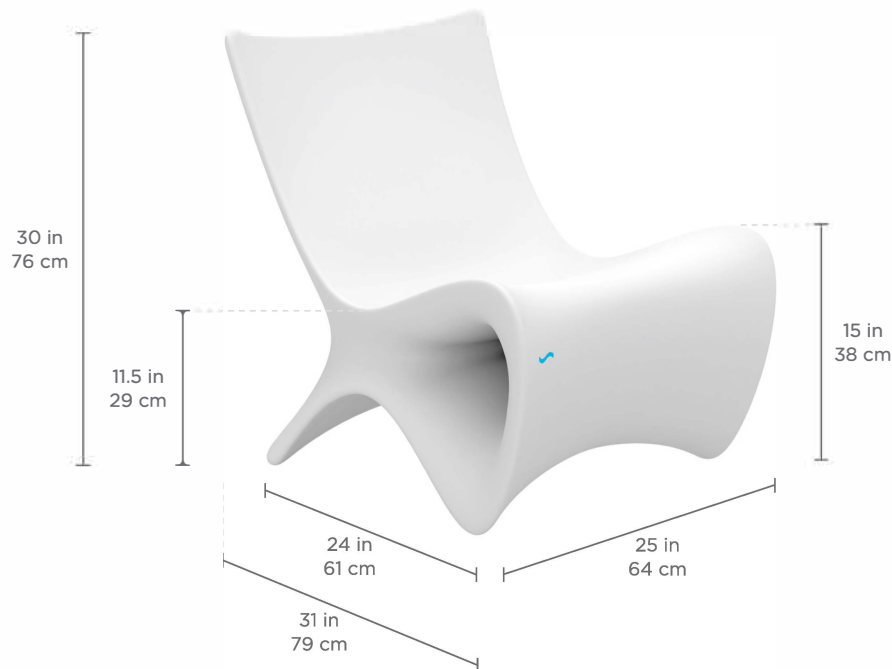

## FEATURES

- Designed for up to 12 in | 30 cm of water or on-deck
- Perfect for residential or commercial settings
- Built to withstand sun, weather, and chemicals of any pool or outdoor environment
- Compatible with all pool types, including vinyl
- Crafted of a high-quality, UV16 rated resin, color stabilized for up to 16,000 hours of direct sunlight
- Easy set up via threaded plug system
- Rear handle for easy mobility and headrest attachment
- Advanced ergonomics and lumbar support
- Easy to clean and maintain
- Elevated seat height for dry in-pool seating
- No assembly required
- Available in multiple colors

## SPECIFICATIONS

Overall Length: 31 in | 79 cm  
Overall Width: 25 in | 64 cm  
Overall Height: 30 in | 76 cm  
Footprint Length: 24 in | 61 cm

Seat Height: 11.5 in | 29 cm  
Knee Height: 15 in | 38 cm  
Water Depth: Designed for up to 12 in | 30 cm of water  
Weight Empty: 28 lbs | 13 kg  
Weight Full: 161 lbs | 73 kg

## WATER DEPTH

- Designed for water depths of up to 12 in | 30 cm
- Product may drift, float, or bob in the drift zone