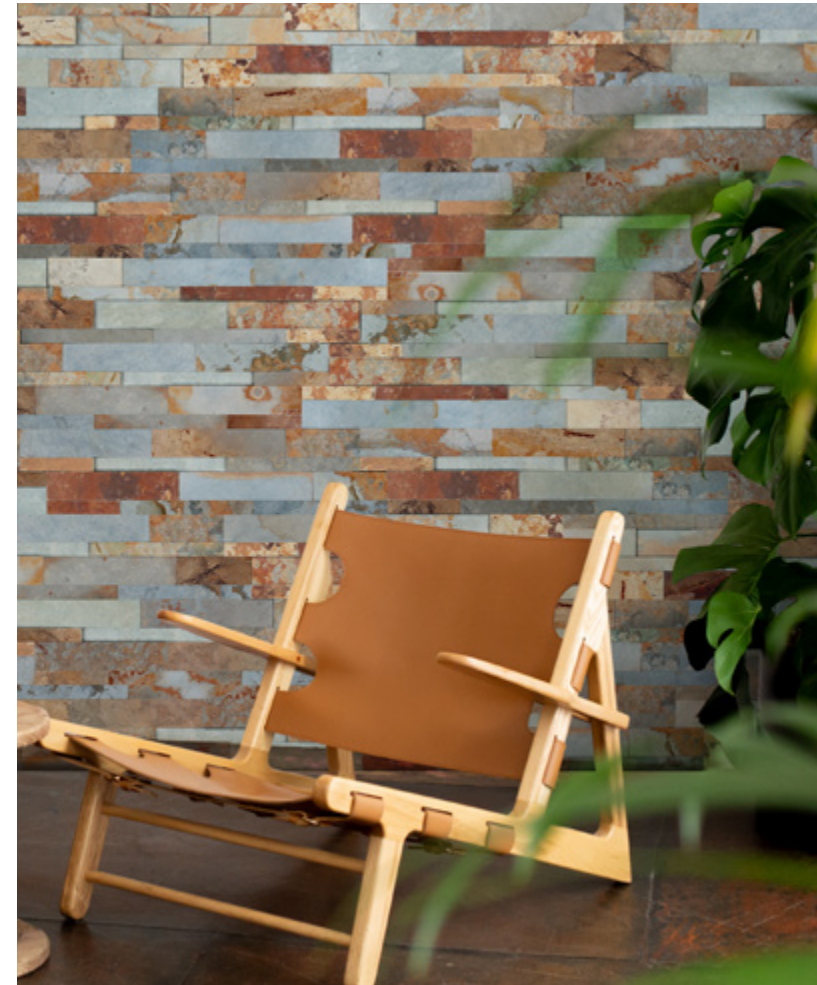

FOSSIL

SNDFOSSILPANELN
NATURAL FINISH | INDIA
PANEL
8"X18"

SLATE

INDIAN AUTUMN

SLTINDAUTPANELN

NATURAL FINISH | INDIA

PANEL | DOGEAR CORNERS

6"X24" | 6"X6", 6"X18"