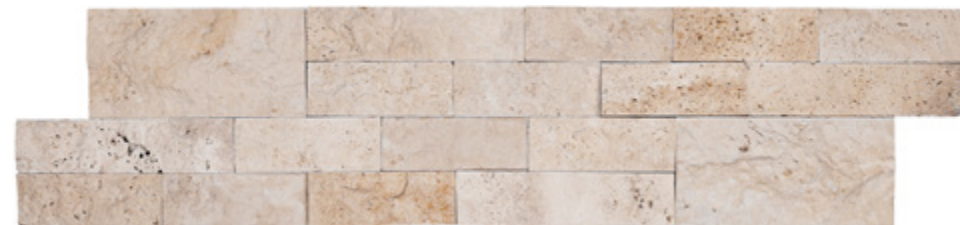

HAISA BLUE
MARHAIBLUPANELSH
SPLITFACE/HONED FINISH | CHINA
PANEL
6"X24"

TRAVERTINE

AUTUMN LEAVES

TRVAUTLVSPANELN
NATURAL FINISH | TURKEY
PANEL | DOGEAR CORNERS
6"X24" | 6"X6", 6"X18"

IVORY

TRVIVORYYPANELN
NATURAL FINISH | TURKEY
PANEL | DOGEAR CORNERS
6"X24" | 6"X6", 6"X18"