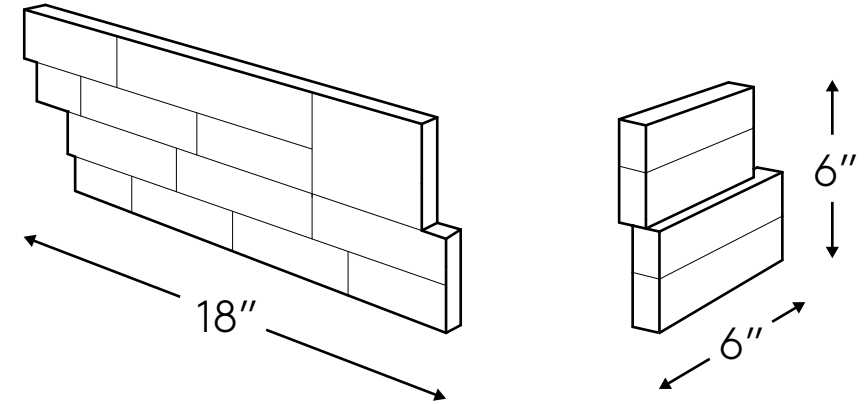

DOG EAR CORNERS