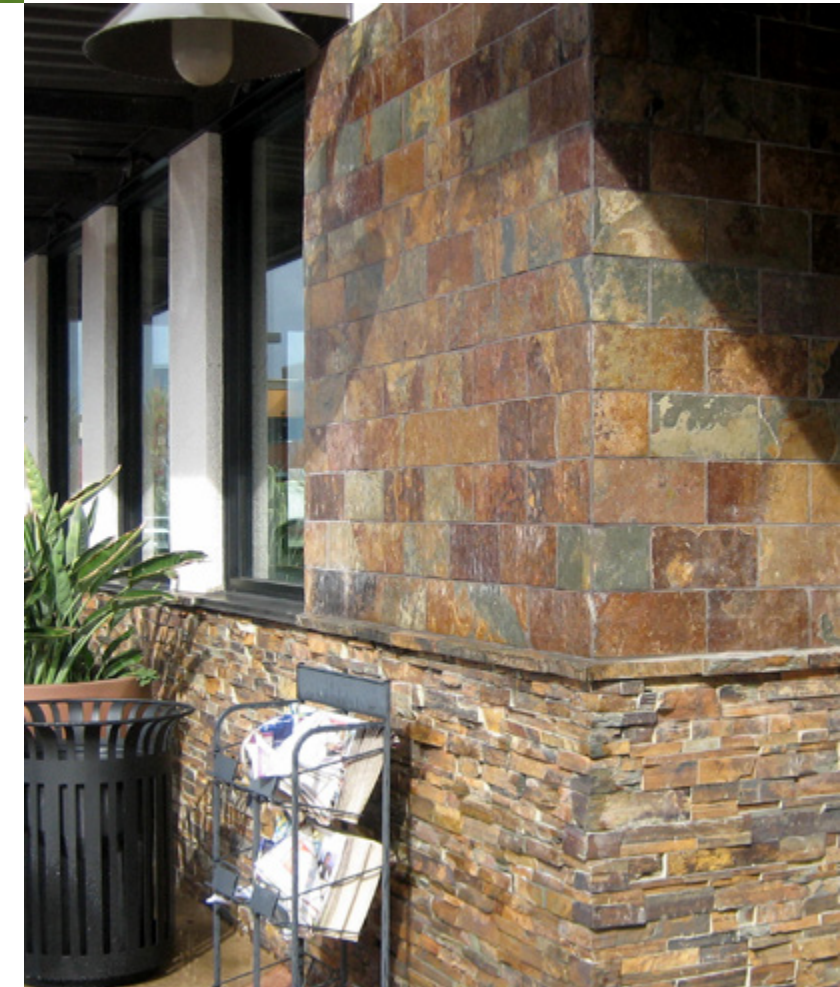

PANEL | DOGEAR CORNERS

6"X24" | 6"X6", 6"X18"

SUNSET MULTI COLOR

SLTSUNSETPANELN

NATURAL FINISH | CHINA

PANEL | DOGEAR CORNERS | WAINSCOT

6"X24" | 6"X6", 6"X18" | 2-1/2"X12"

APPLICATIONS & SPECIFICATIONS