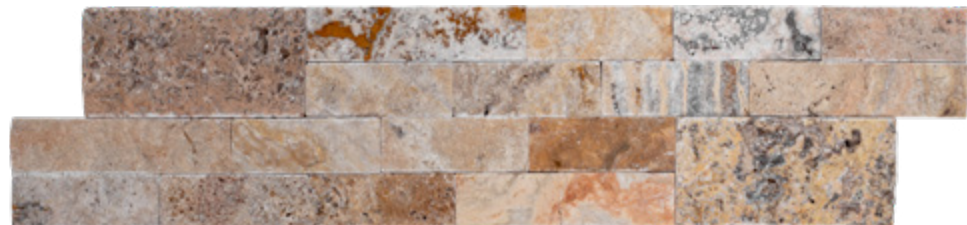

AUTUMN LEAVES

TRVAUTLVSPANELN
NATURAL FINISH | TURKEY
PANEL | DOGEAR CORNERS
6"X24" | 6"X6", 6"X18"