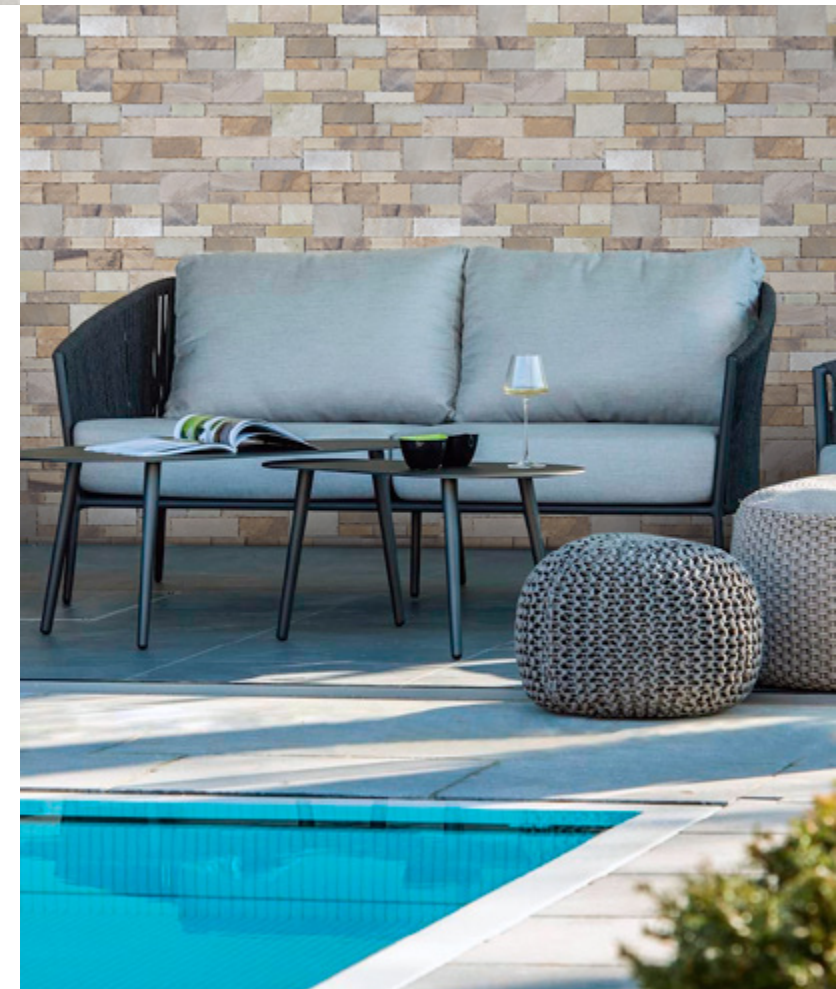

FOSSIL

SNDFOSSILPANELN
NATURAL FINISH | INDIA
PANEL
8"X18"