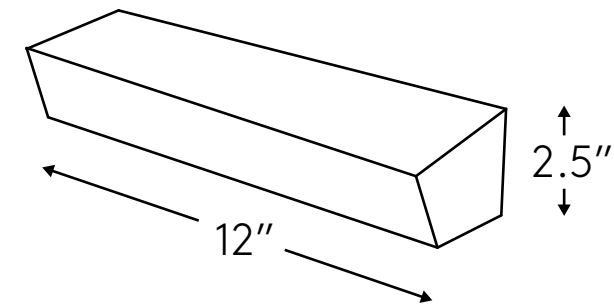

WAINSCOT

WAINSCOT SILL	FINISH	PART NUMBERS	DIMENSIONS	MATERIAL	THICKNESS	UOM	CRATE QTY
ARCTIC GREY	NATURAL	MARARCGRYWAINSCOTN	2-1/2" X 12"	MARBLE	1-3/4" - 2"	PC	500
DESERT GOLD	NATURAL	QRTDESGLDWAINSCOTN	2-1/2" X 12"	QUARTZITE	1-3/4" - 2"	PC	500
LIME BLACK	NATURAL	LIMLIMBLKWAINSCOTN	2-1/2" X 12"	LIMESTONE	1-3/4" - 2"	PC	500
OAK MOUNTAIN	NATURAL	QRTOAKMTNWAINSCOTN	2-1/2" X 12"	QUARTZITE	1-3/4" - 2"	PC	500
SUNSET MULTI COLOR	NATURAL	SLTSUNSETWAINSCOTN	2-1/2" X 12"	SLATE	1-3/4" - 2"	PC	500