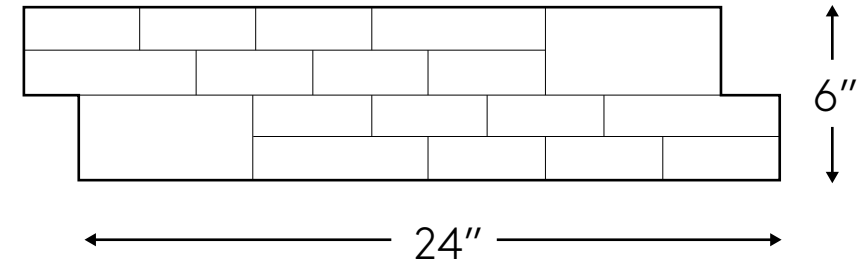

LEDGER PANEL