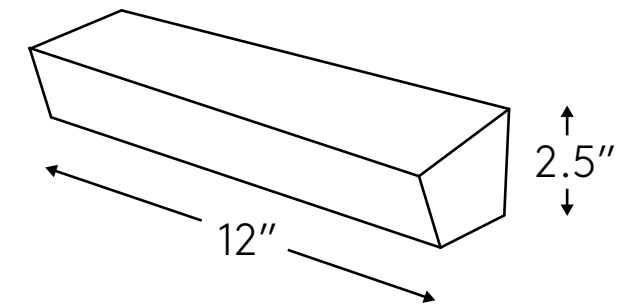

WAINSCOT

WAINSCOT SILL	FINISH	PART NUMBERS	DIMENSIONS	MATERIAL	THICKNESS	UOM	CRATE QTY
ARCTIC GREY	NATURAL	MARARCGRYWAINSCOTN	2-1/2" X 12"	MARBLE	1-3/4" - 2"	PC	500
DESERT GOLD	NATURAL	QRTDESGLDWAINSCOTN	2-1/2" X 12"	QUARTZITE	1-3/4" - 2"	PC	500
LIME BLACK	NATURAL	LIMLIMBLKWAINSCOTN	2-1/2" X 12"	LIMESTONE	1-3/4" - 2"	PC	500
OAK MOUNTAIN	NATURAL	QRTOAKMTNWAINSCOTN	2-1/2" X 12"	QUARTZITE	1-3/4" - 2"	PC	500
SUNSET MULTI COLOR	NATURAL	SLTSUNSETWAINSCOTN	2-1/2" X 12"	SLATE	1-3/4" - 2"	PC	500