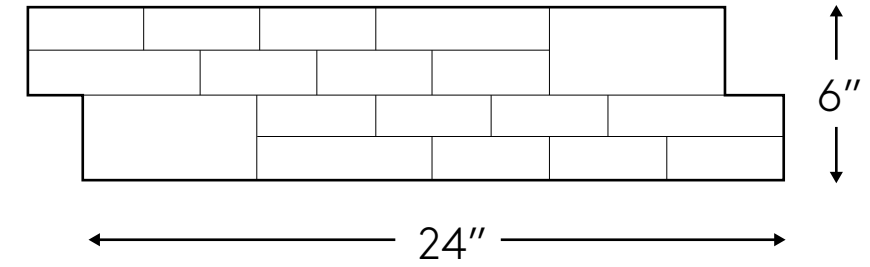

LEDGER PANEL