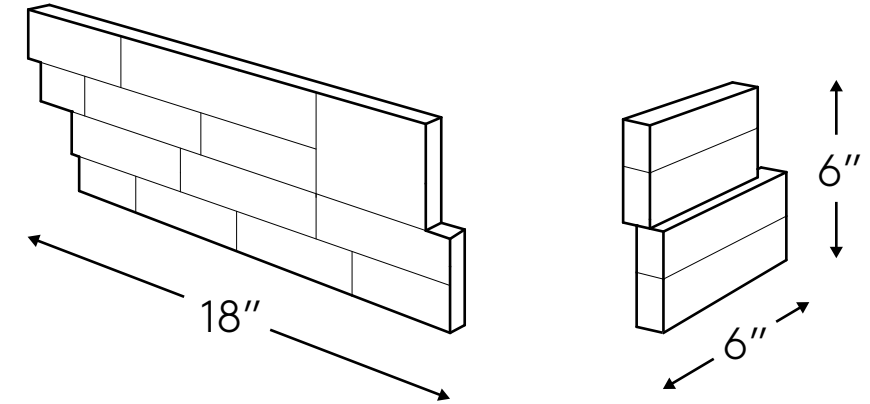

DOG EAR CORNERS