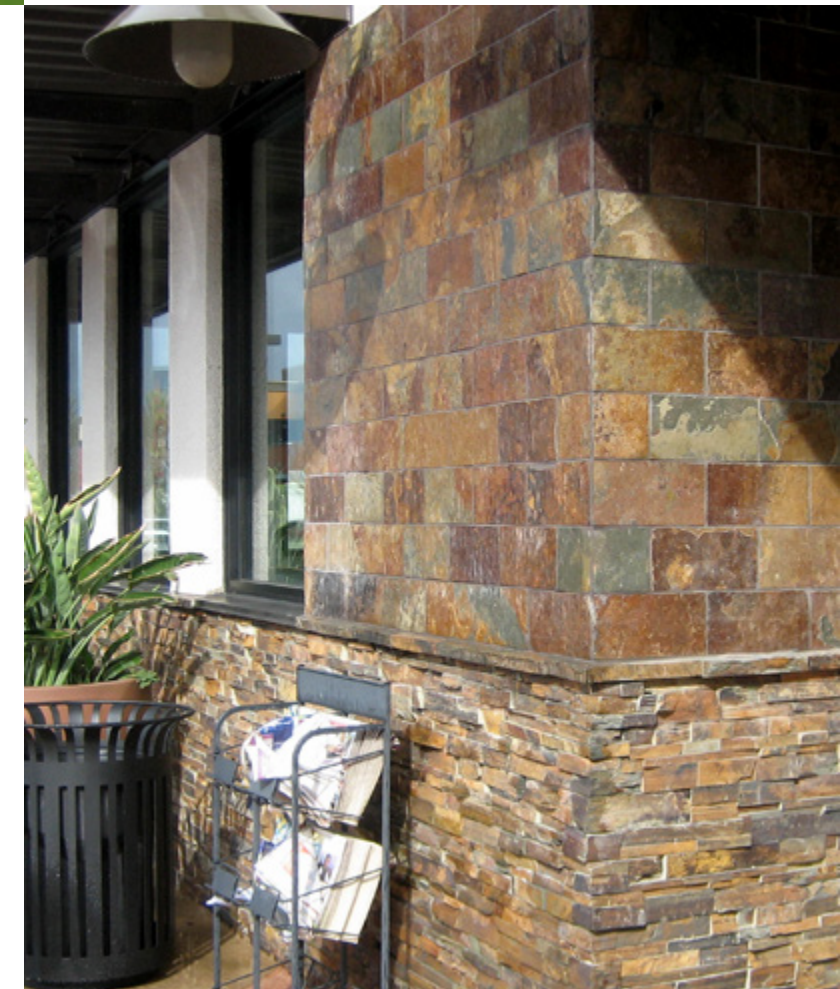

## SUNSET MULTI COLOR

SLTSUNSETPANELN

NATURAL FINISH | CHINA

PANEL | DOGEAR CORNERS | WAINSCOT

6"X24" | 6"X6", 6"X18" | 2-1/2"X12"