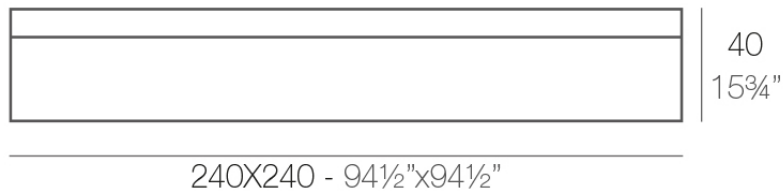

Weight: 114.68 Kg

JUT Cama XL
JUT Bed XL

Finishes

finishes

BASIC

Ref. 44420

crema

green