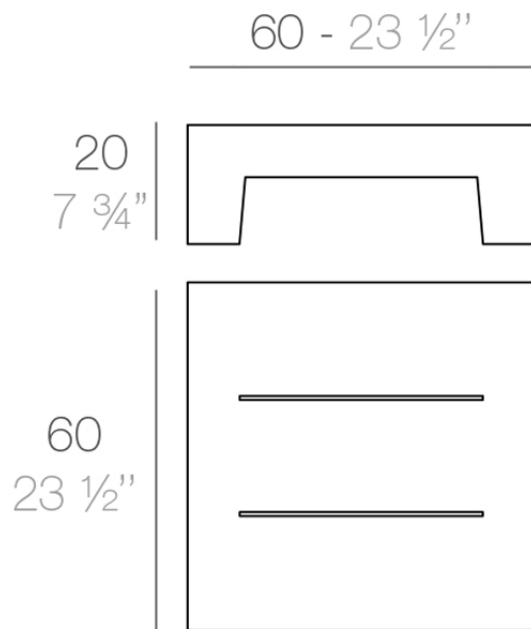

Weight: 6 Kg

JUT Mesa Baja 60 x 60
JUT Low Table 23 1/2" x 23 1/2"

Finishes

finishes

BASIC

Ref. 44405

notte blue

ice