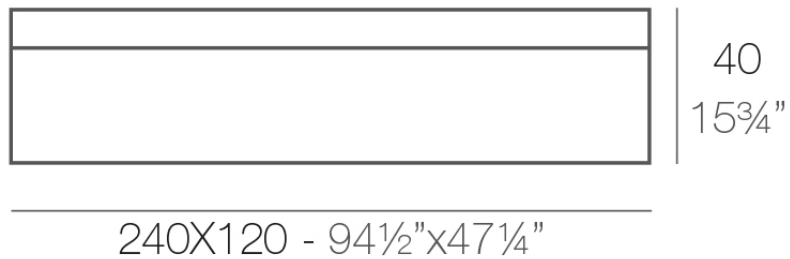

Weight: 57.34 Kg

JUT Cama
JUT Bed

Finishes

finishes

BASIC

Ref. 44421

purjai red

white