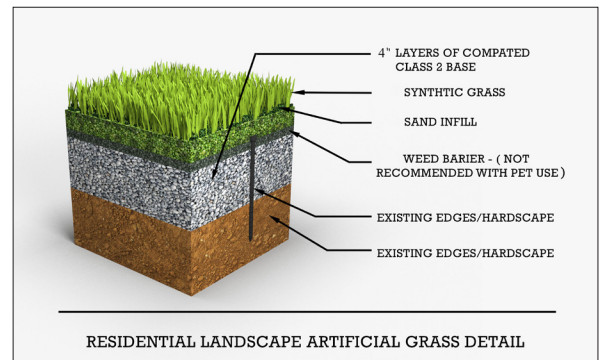

GOOD TURF CO.

you're on good turf

DETAILED SPECIFICATION SHEET

TERRA 88

Recommended Uses

- Landscapes
- Pet Areas
- Playgrounds
- Fringes

A high-quality product ideal for moderate to high-traffic. The jade and olive green blades have a natural coloring that can be installed in any neighborhood in any state. Whatever application you choose to use this artificial grass it will look luxurious and natural while still being affordable.

16 Year Warranty

DuraBlade™ Technology

Lead Free

Yarn Type	Polyethylene - C Blade
Denier	PE8100+PP3420
Approximate Pile Height	2.0 in.
Machine Gauge	3/8 in.
Roll Size	15 x 100 linear feet
Approximate Infill Amount	1.5-2.0 lbs / psf
Primary Backing	Polyurethane
Total Product Weight	87.92 oz/yd ²
Face Weight	67.00 oz/yd ²
Average Tuft Bind Strength	10.4 lbs/force
Total Lead Content	<0.5 mg/Kg
Pill Flammability	8 out of 8 Pass
Water Permeability	89.8 in/hr
QUV Accelerated Weathering	Color: 9 / Texture: 10