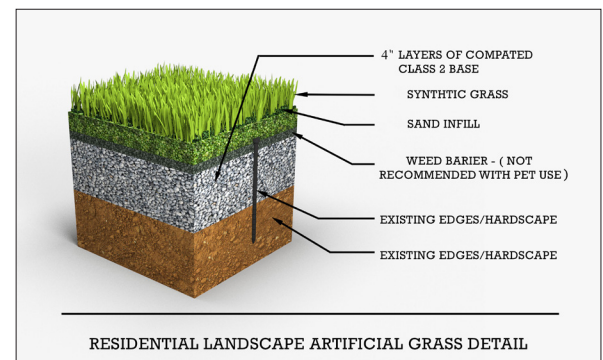

Official Distributor

800-971-1442 | orders@aquablumosaics.com
www.AquaBluMosaics.com