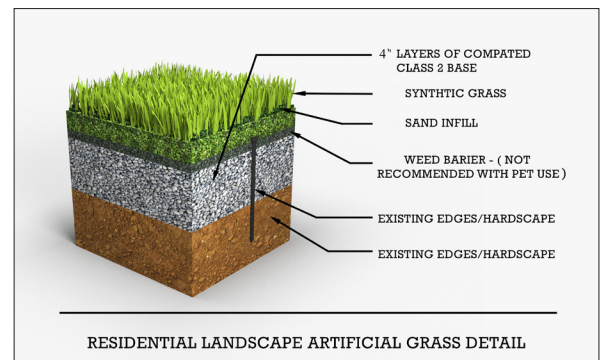

Official Distributor

800-971-1442 | orders@aquablumosaics.com

www.AquaBluMosaics.com