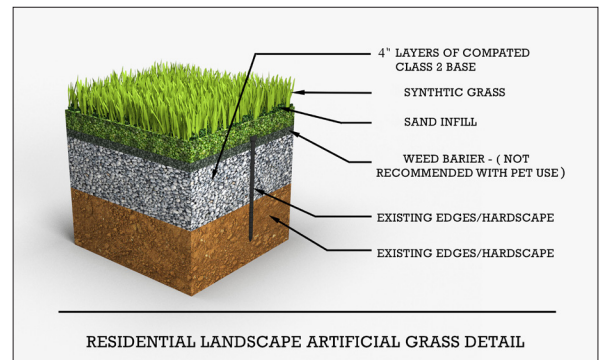

Official Distributor

800-971-1442 | orders@aquablumosaics.com
www.AquaBluMosaics.com