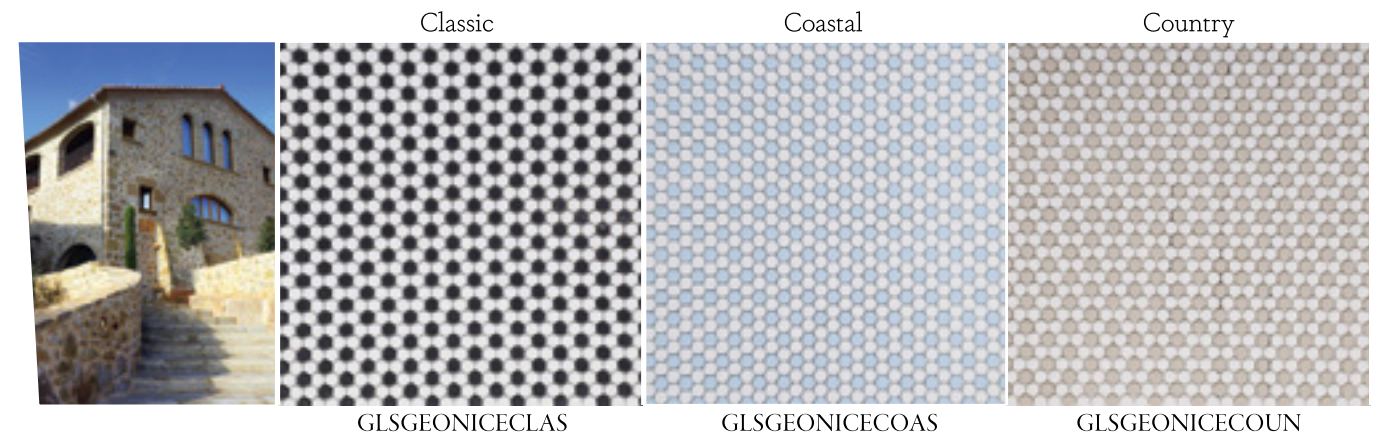

Arles

Lyon

Avignon

Montpellier

Bordeaux

Nice

COLOR PALETTE

129 COLOR OPTIONS • MATTE OR POLISHED • RECTIFIED CAST & NON-RECTIFIED CAST RECYCLED GLASS