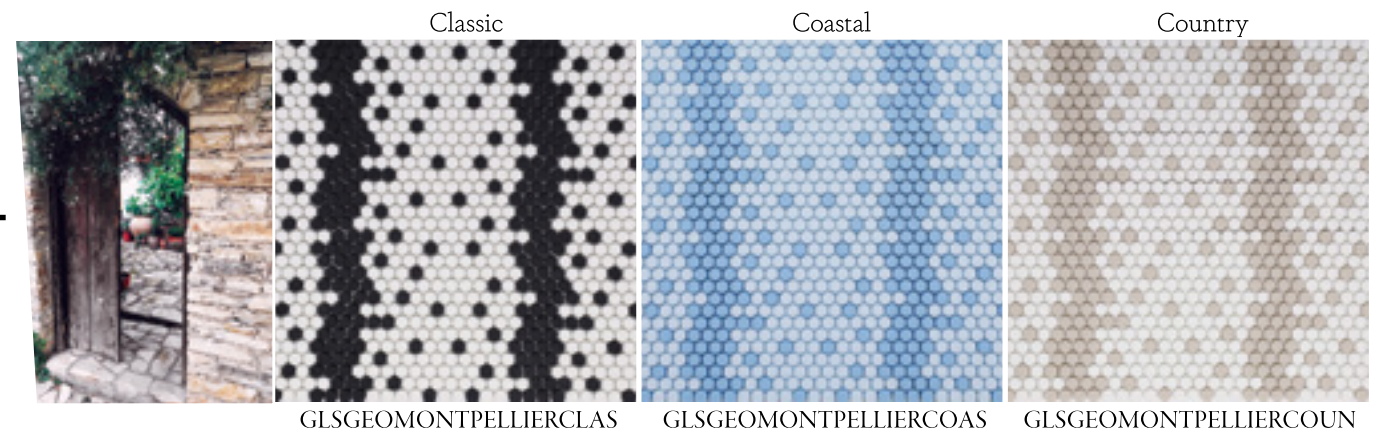

Arles

Lyon

Avignon

Montpellier

Bordeaux

Nice

COLOR PALETTE

129 COLOR OPTIONS • MATTE OR POLISHED • RECTIFIED CAST & NON-RECTIFIED CAST RECYCLED GLASS