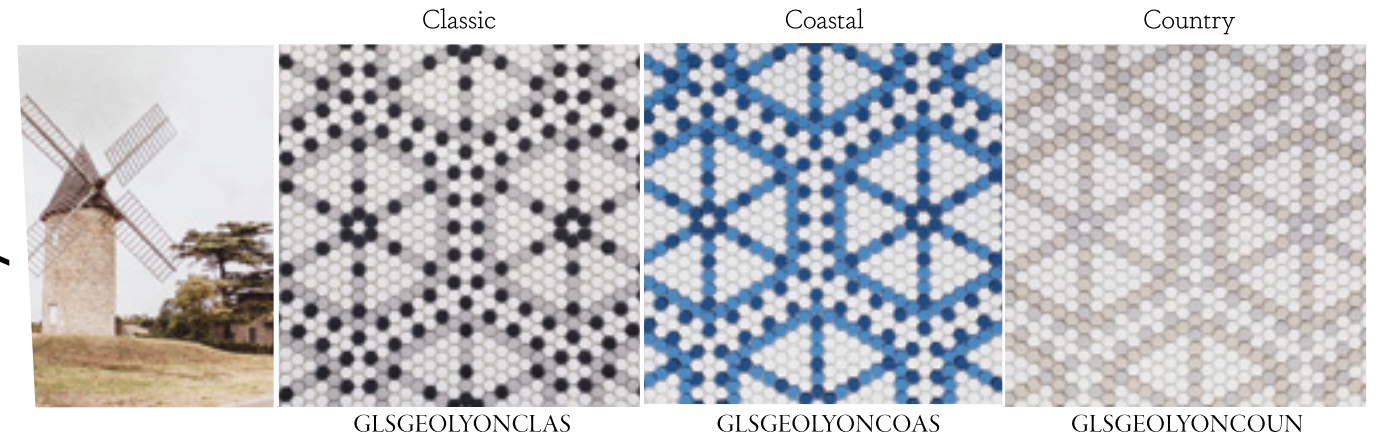

Arles

Lyon

Avignon

Montpellier

Bordeaux

Nice

COLOR PALETTE

129 COLOR OPTIONS • MATTE OR POLISHED • RECTIFIED CAST & NON-RECTIFIED CAST RECYCLED GLASS