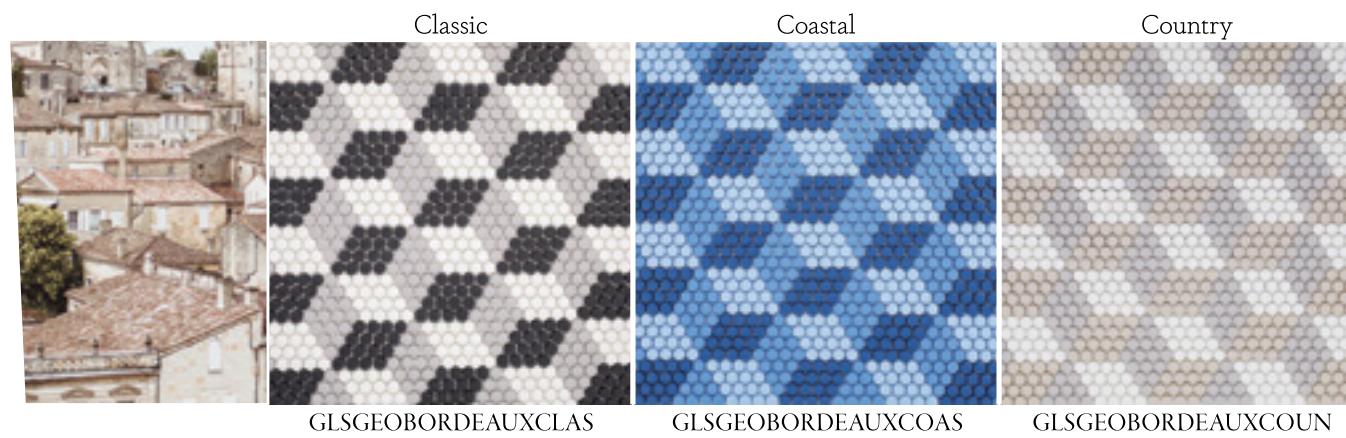

Arles

Lyon

Avignon

Montpellier

Bordeaux

Nice

COLOR PALETTE

129 COLOR OPTIONS • MATTE OR POLISHED • RECTIFIED CAST & NON-RECTIFIED CAST RECYCLED GLASS