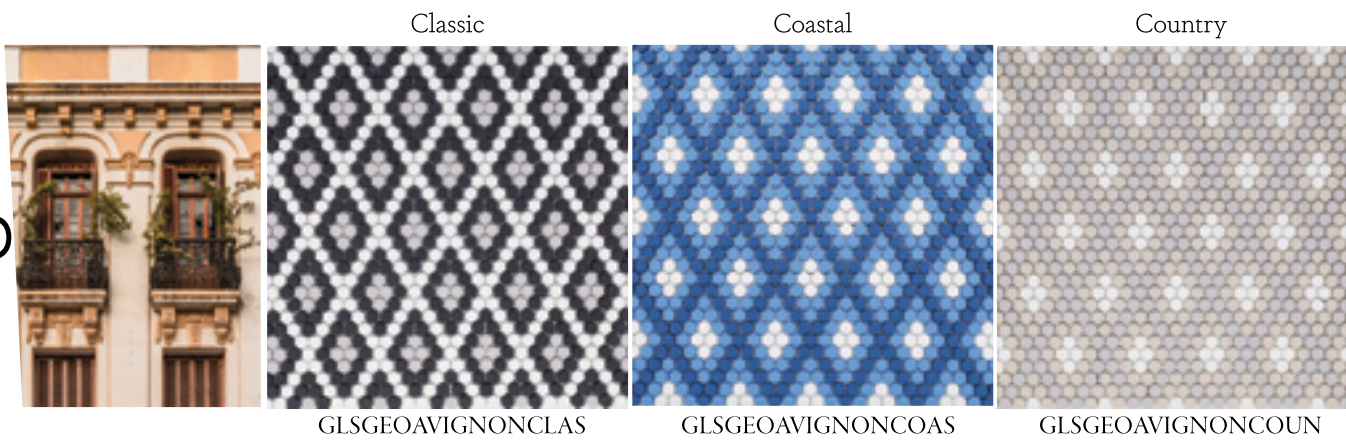

Arles

Lyon

Avignon

Montpellier

Bordeaux

Nice

COLOR PALETTE

129 COLOR OPTIONS • MATTE OR POLISHED • RECTIFIED CAST & NON-RECTIFIED CAST RECYCLED GLASS