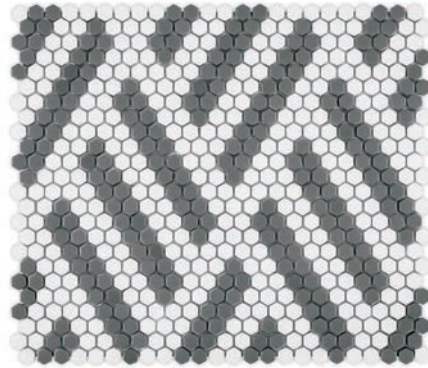

**PRESTON**

RAVEN, ASH, CHALK

## GLOW

HERON, GRIT, RAVEN, FROST,  
WAVE, CHALK

# MISSONI

**DIMENSIONS**  
9-1/8" x 10-1/2"

**SF SHEET/CASE**  
0.67 / 6.70

**PC SIZE**  
3/8"

**RETRO**

STEEL, FROST, ASH, CHALK

**ZIP**

GRAPHITE, CHALK