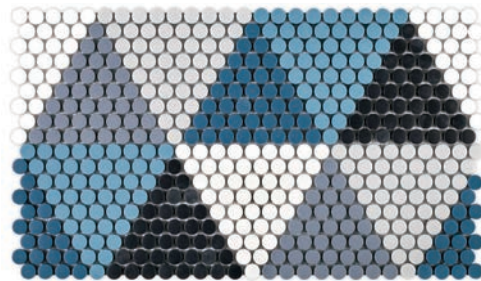

**PRESTON**

RAVEN, ASH, CHALK

# HYGGE

**DIMENSIONS**  
7-7/8" x 13-3/4"

**SF SHEET/CASE**  
0.75/ 7.50

**PC SIZE**  
1/2"

## LOG

ASH, GRAPHITE, THYME, FROST,  
CASCADE, CHALK