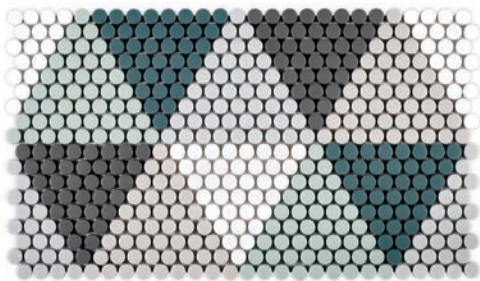

**PRESTON**

RAVEN, ASH, CHALK

# HYGGE

**DIMENSIONS**  
7-7/8" x 13-3/4"

**SF SHEET/CASE**  
0.75/ 7.50

**PC SIZE**  
1/2"