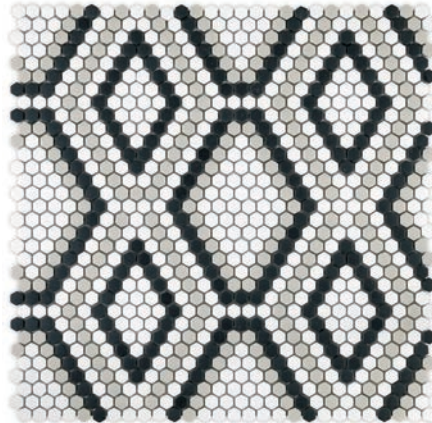

# PYTHON

**DIMENSIONS**  
12-1/8" x 12-1/4"

**SF SHEET/CASE**  
1.03/ 10.30

**PC SIZE**  
3/8"

**HYDRA**  
GRAPHITE, ASH, CHALK

**DRACO**  
RAVEN, ASH, CHALK

**HOPI**  
RAVEN, STEEL, CHALK

# BARCODE

**DIMENSIONS**  
11-3/4" x 12"

**SF SHEET/CASE**  
0.98/ 9.80

**PC SIZE**  
3/8", 9/16", 3/4" x 1-7/8"

**PUZZLE**  
ICE, CHALK

**CRYPTO**  
RAVEN, CHALK

**PRESTON**

RAVEN, ASH, CHALK