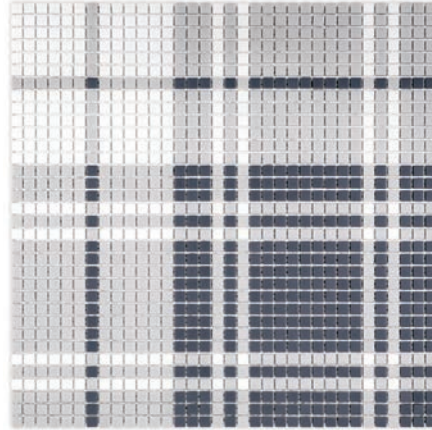

# BARCODE

**DIMENSIONS**  
11-3/4" x 12"

**SF SHEET/CASE**  
0.98/ 9.80

**PC SIZE**  
3/8", 9/16", 3/4" x 1-7/8"

**PUZZLE**  
ICE, CHALK

**CRYPTO**  
RAVEN, CHALK

# HIGHLAND

**DIMENSIONS**  
15" x 15"

**SF SHEET/CASE**  
1.56/ 15.60

**PC SIZE**  
3/8"

**LANCASTER**

GRAPHITE, FROST, CHALK

**BRISTOL**

SHADOW, FROST, CHALK

**PRESTON**

RAVEN, ASH, CHALK