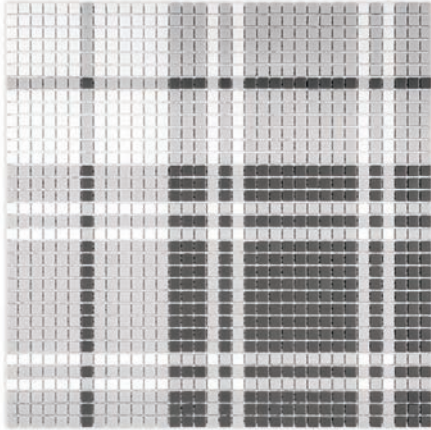

# PYTHON

**DIMENSIONS**  
12-1/8" x 12-1/4"

**SF SHEET/CASE**  
1.03/ 10.30

**PC SIZE**  
3/8"

**HYDRA**  
GRAPHITE, ASH, CHALK

**DRACO**  
RAVEN, ASH, CHALK

**HOPI**  
RAVEN, STEEL, CHALK

# BARCODE

**DIMENSIONS**  
11-3/4" x 12"

**SF SHEET/CASE**  
0.98/ 9.80

**PC SIZE**  
3/8", 9/16", 3/4" x 1-7/8"

**PUZZLE**  
ICE, CHALK

**CRYPTO**  
RAVEN, CHALK

# HIGHLAND

**DIMENSIONS**  
15" x 15"

**SF SHEET/CASE**  
1.56/ 15.60

**PC SIZE**  
3/8"

**LANCASTER**

GRAPHITE, FROST, CHALK

**BRISTOL**

SHADOW, FROST, CHALK