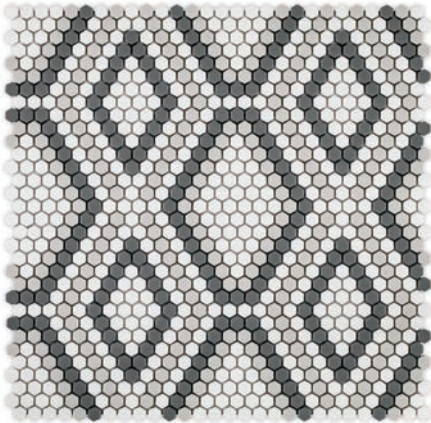

# PYTHON

**DIMENSIONS**  
12-1/8" x 12-1/4"

**SF SHEET/CASE**  
1.03/ 10.30

**PC SIZE**  
3/8"

**HYDRA**  
GRAPHITE, ASH, CHALK

**DRACO**  
RAVEN, ASH, CHALK

**HOPI**  
RAVEN, STEEL, CHALK

# BARCODE

**DIMENSIONS**  
11-3/4" x 12"

**SF SHEET/CASE**  
0.98/ 9.80

**PC SIZE**  
3/8", 9/16", 3/4" x 1-7/8"

**PUZZLE**  
ICE, CHALK

**CRYPTO**  
RAVEN, CHALK