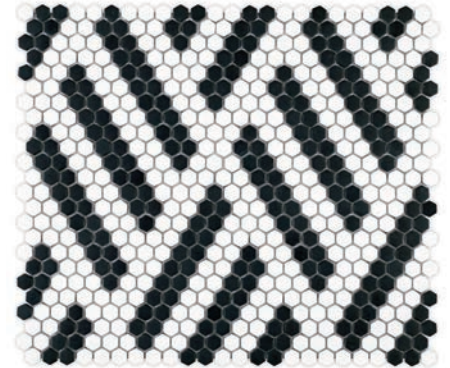

**PRESTON**

RAVEN, ASH, CHALK

## GLOW

HERON, GRIT, RAVEN, FROST,  
WAVE, CHALK

# MISSONI

**DIMENSIONS**  
9-1/8" x 10-1/2"

**SF SHEET/CASE**  
0.67 / 6.70

**PC SIZE**  
3/8"

**RETRO**

STEEL, FROST, ASH, CHALK

**ZIP**

GRAPHITE, CHALK

**VINTAGE**

RAVEN, CHALK