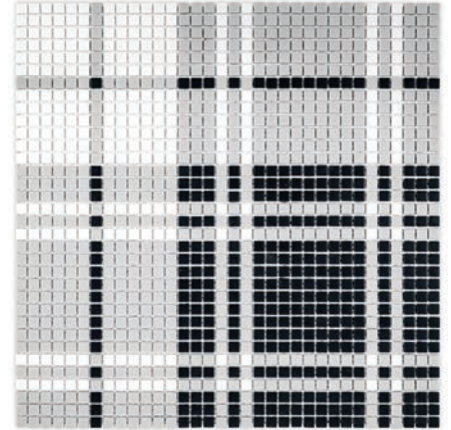

# BARCODE

**DIMENSIONS**  
11-3/4" x 12"

**SF SHEET/CASE**  
0.98/ 9.80

**PC SIZE**  
3/8", 9/16", 3/4" x 1-7/8"

**PUZZLE**  
ICE, CHALK

**CRYPTO**  
RAVEN, CHALK

# HIGHLAND

**DIMENSIONS**  
15" x 15"

**SF SHEET/CASE**  
1.56/ 15.60

**PC SIZE**  
3/8"

**LANCASTER**

GRAPHITE, FROST, CHALK

**BRISTOL**

SHADOW, FROST, CHALK

**PRESTON**

RAVEN, ASH, CHALK