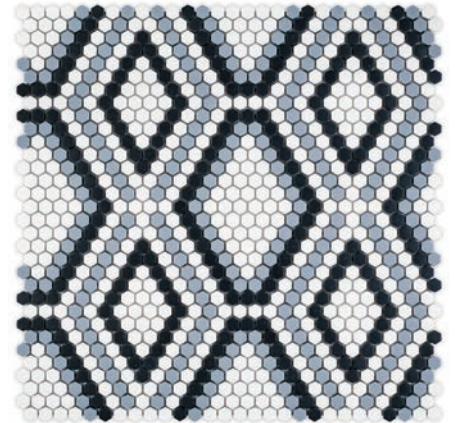

# PYTHON

**DIMENSIONS**  
12-1/8" x 12-1/4"

**SF SHEET/CASE**  
1.03/ 10.30

**PC SIZE**  
3/8"

**HYDRA**  
GRAPHITE, ASH, CHALK

**DRACO**  
RAVEN, ASH, CHALK

**HOPI**  
RAVEN, STEEL, CHALK

# BARCODE

**DIMENSIONS**  
11-3/4" x 12"

**SF SHEET/CASE**  
0.98/ 9.80

**PC SIZE**  
3/8", 9/16", 3/4" x 1-7/8"

**PUZZLE**  
ICE, CHALK

**CRYPTO**  
RAVEN, CHALK

**PRESTON**

RAVEN, ASH, CHALK