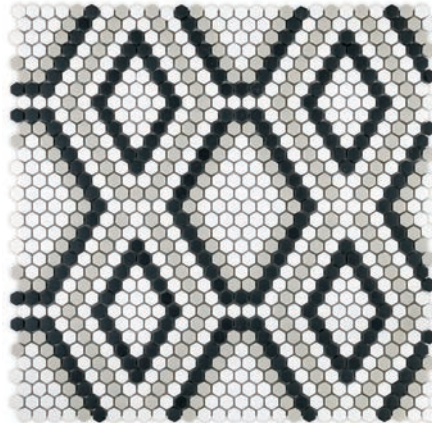

PYTHON

DIMENSIONS
12-1/8" x 12-1/4"

SF SHEET/CASE
1.03/ 10.30

PC SIZE
3/8"

HYDRA
GRAPHITE, ASH, CHALK

DRACO
RAVEN, ASH, CHALK

HOPI
RAVEN, STEEL, CHALK

BARCODE

DIMENSIONS
11-3/4" x 12"

SF SHEET/CASE
0.98/ 9.80

PC SIZE
3/8", 9/16", 3/4" x 1-7/8"

PUZZLE
ICE, CHALK

CRYPTO
RAVEN, CHALK

HIGHLAND

DIMENSIONS
15" x 15"

SF SHEET/CASE
1.56/ 15.60

PC SIZE
3/8"

LANCASTER

GRAPHITE, FROST, CHALK

BRISTOL

SHADOW, FROST, CHALK

PRESTON

RAVEN, ASH, CHALK

HYGGE

DIMENSIONS
9-1/8" x 10-1/2"

SF SHEET/CASE
0.67/ 6.70

PC SIZE
3/8"

RETRO

STEEL, FROST, ASH, CHALK

ZIP

GRAPHITE, CHALK

VINTAGE