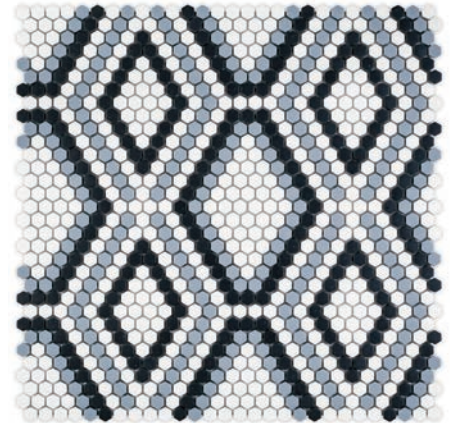

PYTHON

DIMENSIONS
12-1/8" x 12-1/4"

SF SHEET/CASE
1.03/ 10.30

PC SIZE
3/8"

HYDRA
GRAPHITE, ASH, CHALK

DRACO
RAVEN, ASH, CHALK

HOPI
RAVEN, STEEL, CHALK

BARCODE

DIMENSIONS
11-3/4" x 12"

SF SHEET/CASE
0.98/ 9.80

PC SIZE
3/8", 9/16", 3/4" x 1-7/8"

PUZZLE
ICE, CHALK

CRYPTO
RAVEN, CHALK

HIGHLAND

DIMENSIONS
15" x 15"

SF SHEET/CASE
1.56/ 15.60

PC SIZE
3/8"

LANCASTER

GRAPHITE, FROST, CHALK

BRISTOL

SHADOW, FROST, CHALK

PRESTON

RAVEN, ASH, CHALK

HYGGE

DIMENSIONS
9-1/8" x 10-1/2"

SF SHEET/CASE
0.67/ 6.70

PC SIZE
3/8"

RETRO

STEEL, FROST, ASH, CHALK

ZIP

GRAPHITE, CHALK

VINTAGE