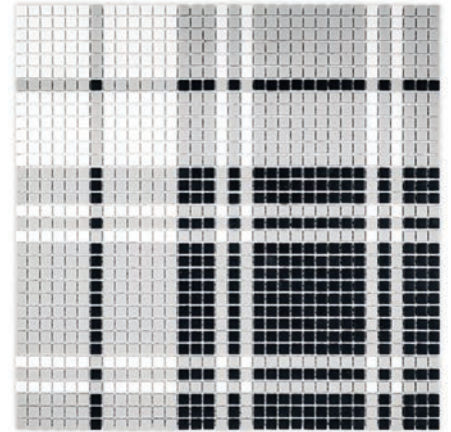

DIMENSIONS
11-3/4" x 12"

SF SHEET/CASE
0.98/ 9.80

PC SIZE
3/8", 9/16", 3/4" x 1-7/8"

PUZZLE
ICE, CHALK

CRYPTO
RAVEN, CHALK

HIGHLAND

DIMENSIONS
15" x 15"

SF SHEET/CASE
1.56/ 15.60

PC SIZE
3/8"

LANCASTER

GRAPHITE, FROST, CHALK

BRISTOL

SHADOW, FROST, CHALK

PRESTON

RAVEN, ASH, CHALK

HYGGE

DIMENSIONS
7-7/8" x 13-3/4"

SF SHEET/CASE
0.75/ 7.50

PC SIZE
1/2"

LOG

ASH, GRAPHITE, THYME, FROST,
CASCADE, CHALK

GLOW

HERON, GRIT, RAVEN, FROST,
WAVE, CHALK

MISSONI

DIMENSIONS
9-1/8" x 10-1/2"

SF SHEET/CASE
0.67/ 6.70

PC SIZE
3/8"

RETRO

STEEL, FROST, ASH, CHALK

ZIP

GRAPHITE, CHALK

VINTAGE