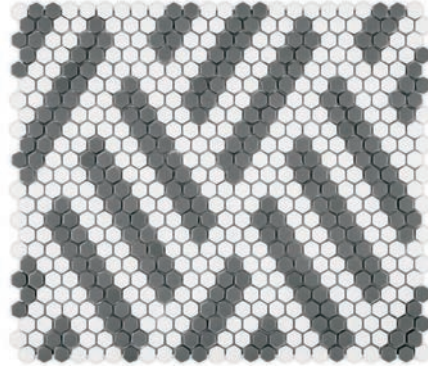

DIMENSIONS
9-1/8" x 10-1/2"

SF SHEET/CASE
0.67/ 6.70

PC SIZE
3/8"

RETRO

STEEL, FROST, ASH, CHALK

ZIP

GRAPHITE, CHALK

VINTAGE

RAVEN, CHALK

SOLIDS

DIMENSIONS
12" x 12"

SF SHEET/CASE
1.00 / 10.00

 **PC SIZE**
3/8"

CHALK

FROST

GRAPHITE