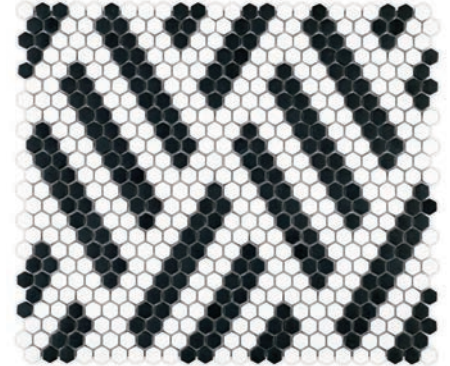

DIMENSIONS
7-7/8" x 13-3/4"

SF SHEET/CASE
0.75/ 7.50

PC SIZE
1/2"

LOG

ASH, GRAPHITE, THYME, FROST,
CASCADE, CHALK

GLOW

HERON, GRIT, RAVEN, FROST,
WAVE, CHALK

MISSONI

DIMENSIONS
9-1/8" x 10-1/2"

SF SHEET/CASE
0.67/ 6.70

PC SIZE
3/8"

RETRO

STEEL, FROST, ASH, CHALK

ZIP

GRAPHITE, CHALK

VINTAGE

RAVEN, CHALK

SOLIDS

DIMENSIONS
12" x 12"

SF SHEET/CASE
1.00 / 10.00

 **PC SIZE**
3/8"

CHALK

FROST

GRAPHITE