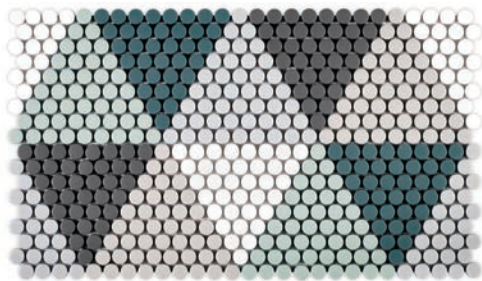

DIMENSIONS
11-3/4" x 12"

SF SHEET/CASE
0.98/ 9.80

PC SIZE
3/8", 9/16", 3/4" x 1-7/8"

PUZZLE
ICE, CHALK

CRYPTO
RAVEN, CHALK

HIGHLAND

DIMENSIONS
15" x 15"

SF SHEET/CASE
1.56/ 15.60

PC SIZE
3/8"

LANCASTER

GRAPHITE, FROST, CHALK

BRISTOL

SHADOW, FROST, CHALK

PRESTON

RAVEN, ASH, CHALK

HYGGE

DIMENSIONS
7-7/8" x 13-3/4"

SF SHEET/CASE
0.75/ 7.50

PC SIZE
1/2"

LOG

ASH, GRAPHITE, THYME, FROST,
CASCADE, CHALK

GLOW

HERON, GRIT, RAVEN, FROST,
WAVE, CHALK

MISSONI