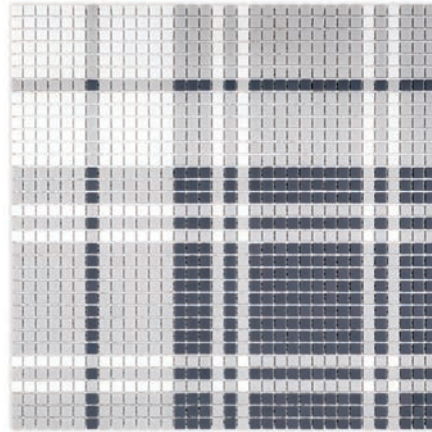

PYTHON

DIMENSIONS
12-1/8" x 12-1/4"

SF SHEET/CASE
1.03/ 10.30

PC SIZE
3/8"

HYDRA
GRAPHITE, ASH, CHALK

DRACO
RAVEN, ASH, CHALK

HOPI
RAVEN, STEEL, CHALK

BARCODE

DIMENSIONS
11-3/4" x 12"

SF SHEET/CASE
0.98/ 9.80

PC SIZE
3/8", 9/16", 3/4" x 1-7/8"

PUZZLE
ICE, CHALK

CRYPTO
RAVEN, CHALK

HIGHLAND

DIMENSIONS
15" x 15"

SF SHEET/CASE
1.56/ 15.60

PC SIZE
3/8"

LANCASTER

GRAPHITE, FROST, CHALK

BRISTOL

SHADOW, FROST, CHALK

PRESTON

RAVEN, ASH, CHALK

HYGGE

DIMENSIONS
9-1/8" x 10-1/2"

SF SHEET/CASE
0.67/ 6.70

PC SIZE
3/8"

RETRO

STEEL, FROST, ASH, CHALK

ZIP

GRAPHITE, CHALK

VINTAGE