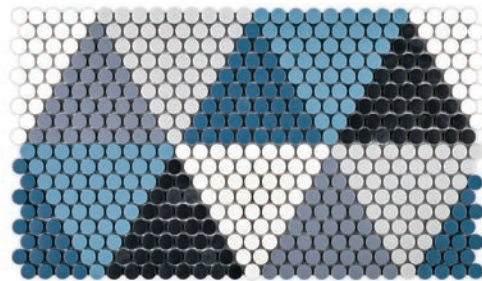

PC SIZE
3/8"

LANCASTER

GRAPHITE, FROST, CHALK

BRISTOL

SHADOW, FROST, CHALK

PRESTON

RAVEN, ASH, CHALK

HYGGE

DIMENSIONS
7-7/8" x 13-3/4"

SF SHEET/CASE
0.75/ 7.50

PC SIZE
1/2"

LOG

ASH, GRAPHITE, THYME, FROST,
CASCADE, CHALK

GLOW

HERON, GRIT, RAVEN, FROST,
WAVE, CHALK

MISSONI

DIMENSIONS
9-1/8" x 10-1/2"

SF SHEET/CASE
0.67/ 6.70

PC SIZE
3/8"

RETRO

STEEL, FROST, ASH, CHALK

ZIP

GRAPHITE, CHALK

VINTAGE