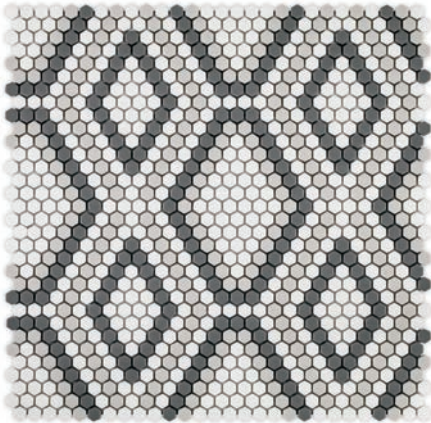

PYTHON

DIMENSIONS
12-1/8" x 12-1/4"

SF SHEET/CASE
1.03/ 10.30

PC SIZE
3/8"

HYDRA
GRAPHITE, ASH, CHALK

DRACO
RAVEN, ASH, CHALK

HOPI
RAVEN, STEEL, CHALK

BARCODE

DIMENSIONS
11-3/4" x 12"

SF SHEET/CASE
0.98/ 9.80

PC SIZE
3/8", 9/16", 3/4" x 1-7/8"

PUZZLE
ICE, CHALK

CRYPTO
RAVEN, CHALK

HIGHLAND

DIMENSIONS
15" x 15"

SF SHEET/CASE
1.56/ 15.60

PC SIZE
3/8"

LANCASTER

GRAPHITE, FROST, CHALK

BRISTOL

SHADOW, FROST, CHALK

PRESTON

RAVEN, ASH, CHALK

HYGGE

DIMENSIONS
9-1/8" x 10-1/2"

SF SHEET/CASE
0.67/ 6.70

PC SIZE
3/8"

RETRO

STEEL, FROST, ASH, CHALK

ZIP

GRAPHITE, CHALK

VINTAGE