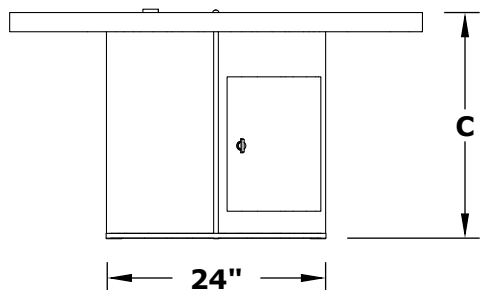

RIGHT SIDE VIEW