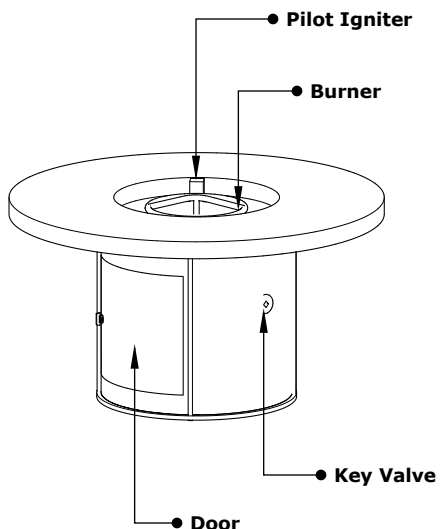

FRESNO FIRE TABLE
GFRC CONCRETE

AQUABLU

Official Distributor
(800) 971-1442

www.aquablumosaics.com

ISOMETRIC VIEW