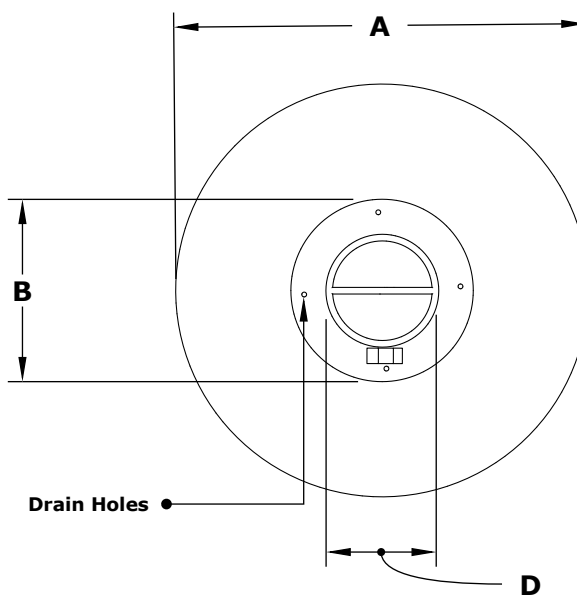

FRESNO FIRE TABLE
GFRC CONCRETE

AQUABLU

Official Distributor
(800) 971-1442

www.aquablumosaics.com

ISOMETRIC VIEW

TOP VIEW

FRONT SIDE VIEW

PART NUMBER	A	B	C	D	BTU
OPT-FRS43	43"	19"	24"	12"	65,000
OPT-FRS43EKIT	43"	19"	24"	12"	65,000
OPT-FRS60	60"	31"	24"	18"	65,000
OPT-FRS60EKIT	60"	31"	24"	18"	65,000

Fire Pit Material: GFRC Concrete
Pan Material: 304 Stainless Steel
Burner Material: 304 Stainless Steel

Standard 2" Depth on all pans

110V ELECTRONIC IGNITION
ANSI Z21.97-(2017) / CSA 2.41-(2017)

Match Lit Unit Includes: Pan, Burner, Gas Orifice, Gas Hoses, Key Valve, Key,
110v Ignition Unit Includes: Pan, Burner, Gas Orifice, Gas Hoses, Key Valve, Key, Plug & Play Electronic Valve, Pilot Igniter.