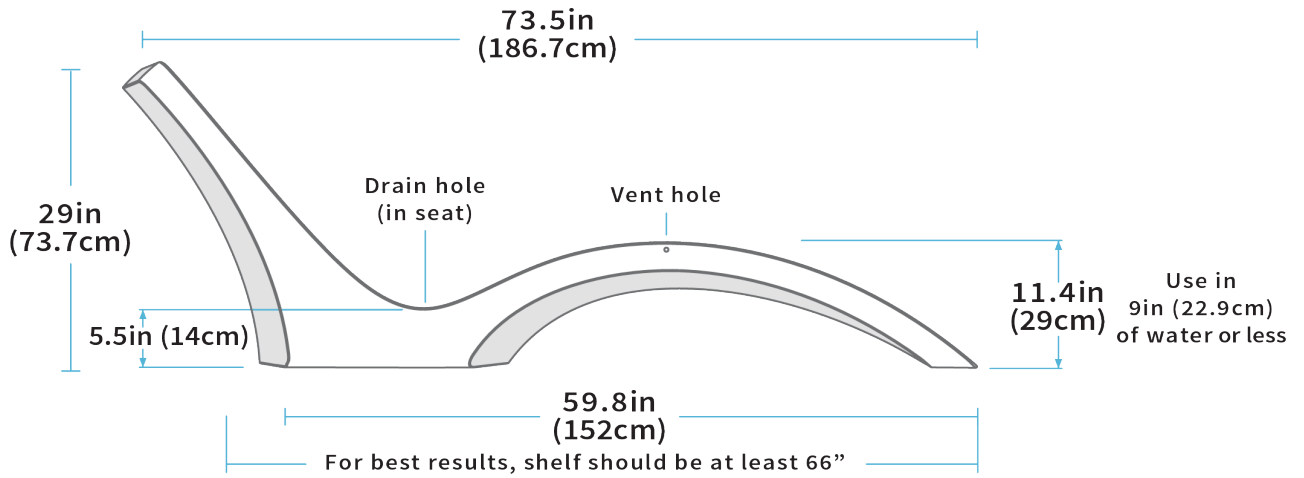

Kai® Shelf Lounger

Relax in Luxury in our in-pool Lounger. Stay cool and relaxed on the contoured and comfortable Kai® Shelf Lounger that keeps you partially in the water.

Sold in sets of 2

- Use on tanning shelves with 9 inches (22.9cm) of water or less
- True resort width: 26.5 inches (67.3cm) wide
- Constructed of durable UV20+ rated material to withstand 20,000+ hours of direct sun
- Built-in cup holder and phone holder
- Drain port in chair prevents water and dirt from collecting
- Easy set-up, easy cleaning
- Safe to use in saltwater or chlorine pools
- Dimensions: 73.5" x 29" x 26.5"
- Sunshelf must be a minimum of 66 inches in length
- Made in the USA of all USA materials

Kai® Shelf Lounger

Measuring is Important

The Kai® Shelf Lounger is designed for use on in-pool tanning shelves with a maximum water depth of 9 inches or less. This water depth is critical for keeping the lounge stationary.

Dimensions: Seat area measures approximately 26" x 19" (66 x 48 cm) at the largest point. Armrests measure 8" (20 cm) in diameter

FL32401 (Pacific Blue)
FL32412 (Tropic Teal)
FL32466 (Lava Red)

Pacific Blue