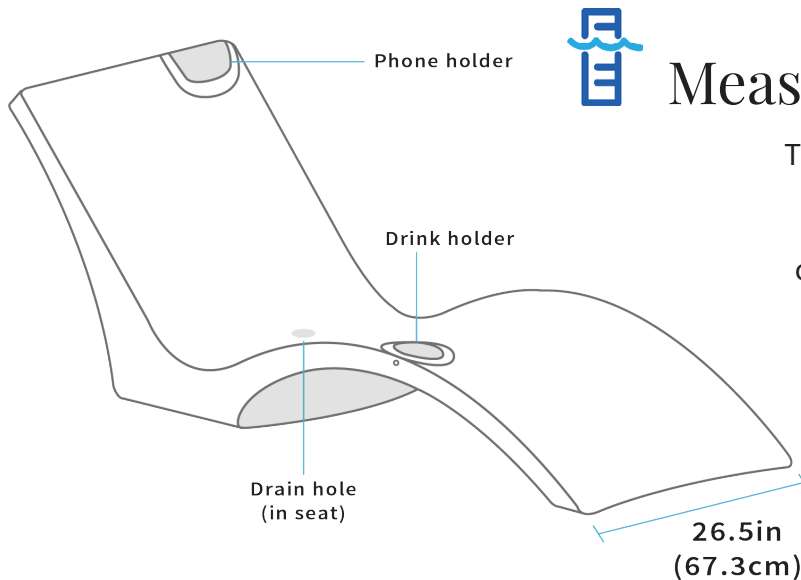

Kai® Shelf Lounger

Relax in Luxury in our in-pool Lounger. Stay cool and relaxed on the contoured and comfortable Kai® Shelf Lounger that keeps you partially in the water.

Sold in sets of 2

- Use on tanning shelves with 9 inches (22.9cm) of water or less
- True resort width: 26.5 inches (67.3cm) wide
- Constructed of durable UV20+ rated material to withstand 20,000+ hours of direct sun
- Built-in cup holder and phone holder
- Drain port in chair prevents water and dirt from collecting
- Easy set-up, easy cleaning
- Safe to use in saltwater or chlorine pools
- Dimensions: 73.5" x 29" x 26.5"
- Sunshelf must be a minimum of 66 inches in length
- Made in the USA of all USA materials

Kai® Shelf Lounger

Measuring is Important

The Kai® Shelf Lounger is designed for use on in-pool tanning shelves with a maximum water depth of 9 inches or less. This water depth is critical for keeping the lounge stationary.

Dimensions: Seat area measures approximately 26" x 19" (66 x 48 cm) at the largest point. Armrests measure 8" (20 cm) in diameter

FL32401 (Pacific Blue)
FL32412 (Tropic Teal)
FL32466 (Lava Red)

Pacific Blue